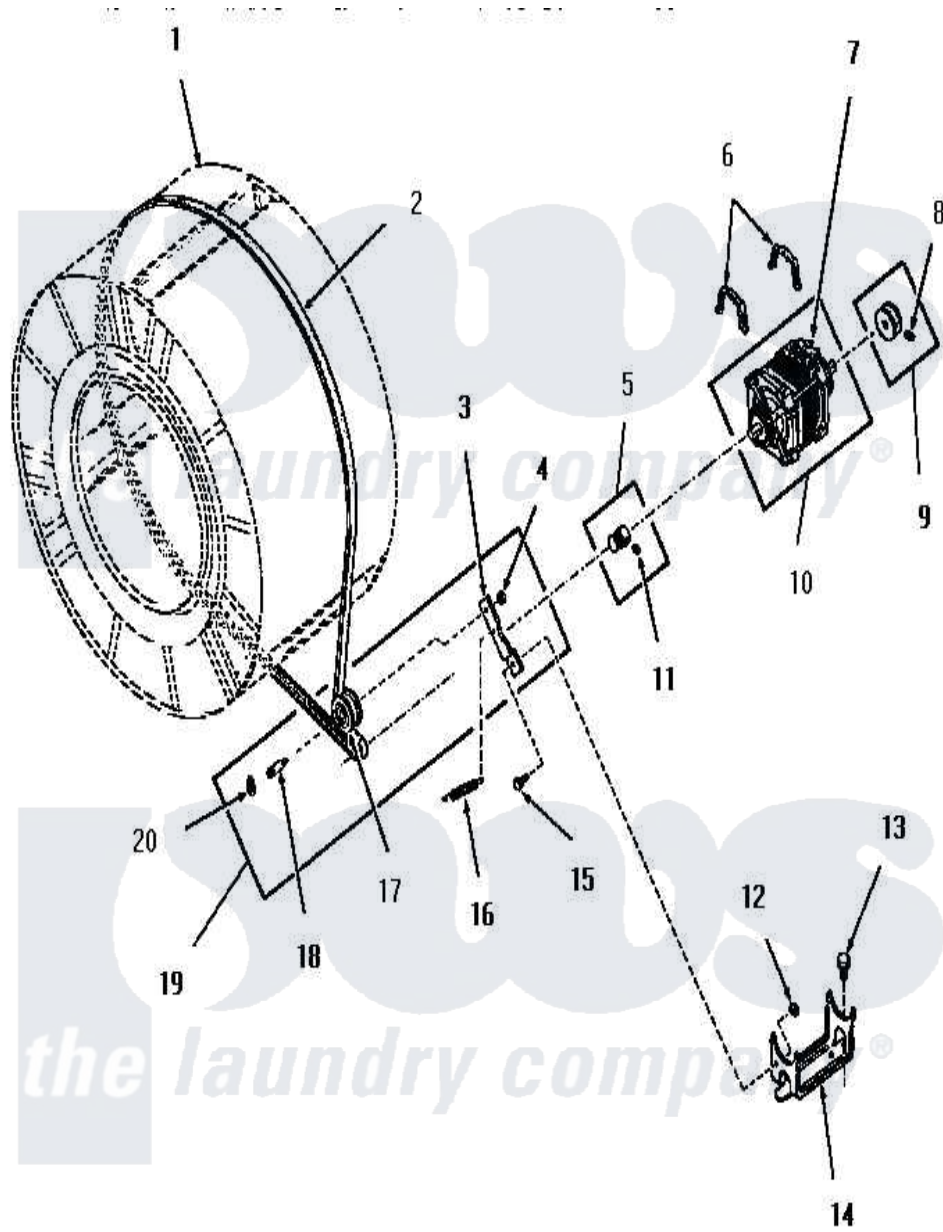

# Amana FG4240 11 - MOTOR, IDLER AND BELT

Amana Residential Amana FG4240 Dryer Parts Parts Diagram 11 - MOTOR, IDLER AND BELT  
 Click on the part number to view part

Item	Original Part Number	Replaced By	Status	Part Description
1	Y00000000		Not Available	SEE NOTE CLOTHES DRUM
2	<a href="#">52556</a>			Belt
3	54410		Not Available	LEVER,IDLER
4	52566	<a href="#">27001225</a>		Nut, Jam Mid Lock 1/4-20
5	52593		Not Available	ASSY,MOTOR PULLEY
6	51789	<a href="#">660658</a>		Clamp, Motor Mounting 343481 685441
7	53249		Not Available	SWITCH
"	Y00000000		Not Available	SEE NOTE MOTOR SWITCH, WESTINGHOUSE -- (NOT REPLACEABLE)
"	53226		Not Available	SWITCH,MOTOR
8	<a href="#">02771</a>			Screw, 1/4-20 x 3/8 Hex S
9	<a href="#">53522</a>			Pulley, Motor
10	52697		Not Available	MOTOR
11	52906		Not Available	SETSCREW
12	52566	<a href="#">27001225</a>		Nut, Jam Mid Lock 1/4-20

13	23928	Not Available	CAP SCREW AND LOCKWASHER
14	51824	Not Available	MOUNT,MOTOR
15	<a href="#">52567</a>		Bolt, Shoulder
16	<a href="#">52323</a>		Spring
17	<a href="#">Y54414</a>		Assembly, Wheel And Bearing
18	54411	Not Available	SHAFT,IDLER LEVER
19	54415	Not Available	LEVER,IDLER
20	<a href="#">23748</a>		Ring, Retaining