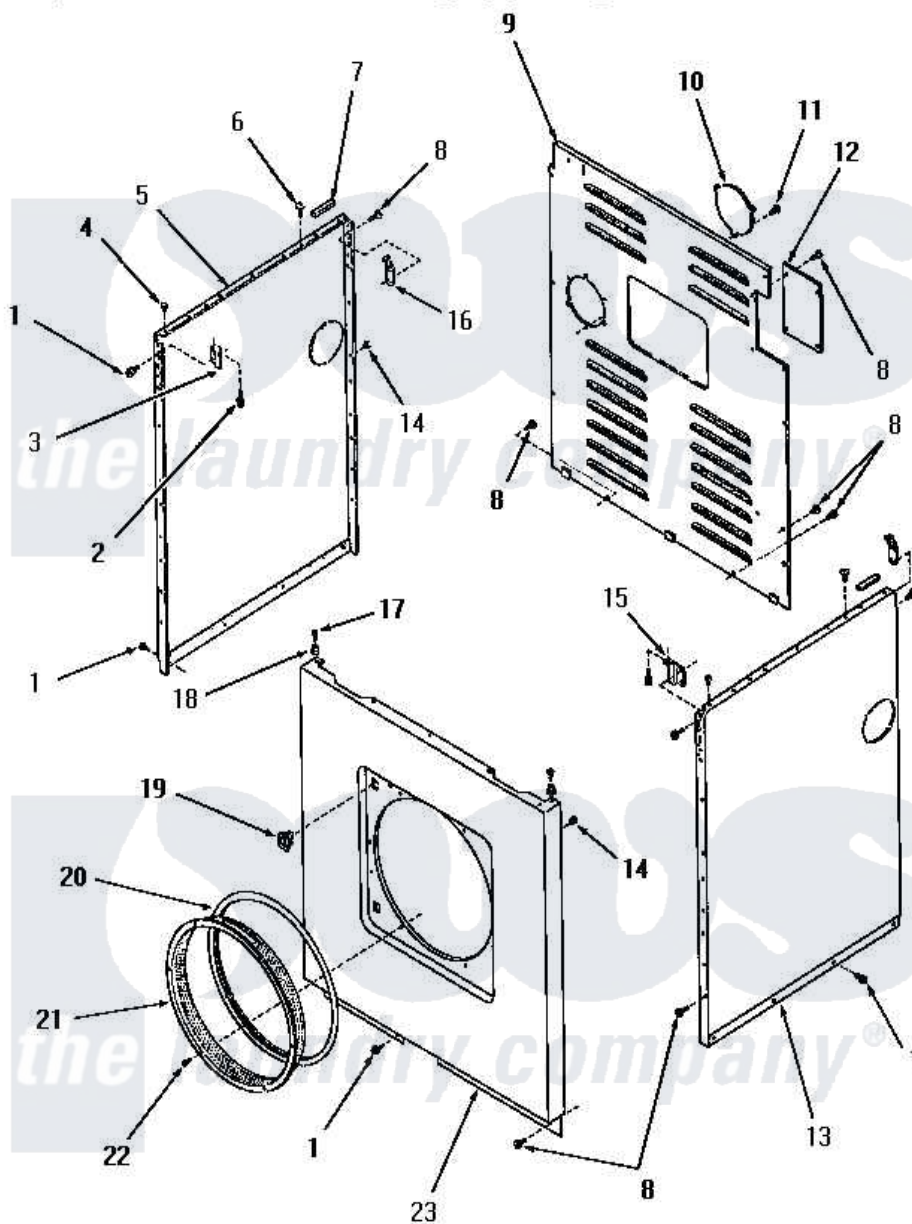

# Amana FG4240 12 - PANELS

Amana [Residential Amana FG4240 Dryer Parts](#) Parts Diagram 12 - PANELS  
 Click on the part number to view part

Item	Original Part Number	Replaced By	Status	Part Description
1	51784		Not Available	SCREW,10B-16 X 1/2 HEX
2	<a href="#">23008</a>			Screw, 10-24 X 3/4 Sems
3	22847		Not Available	BRACKET
4	<a href="#">21176</a>			Bumper
5	55907W		Not Available	SIDE PANEL, RIGHT, WHITE
"	55907C		Not Available	SIDE PANEL, LEFT, COPPERTONE
"	55907H		Not Available	SIDE PANEL, LEFT, HARVEST GOLD
"	55907A		Not Available	SIDE PANEL, LEFT, AVOCADO
6	52442		Not Available	SCREW, No.10-16 X 3/8"
7	<a href="#">80312</a>			Bumper Pad
8	25723	<a href="#">27001200</a>		Screw
9	52677GR		Not Available	PANEL,REAR xREPLACE
10	<a href="#">51855GR</a>			Plate, Cover
11	51782		Not Available	SCREW, 6B-20X5/16

12	52108GR	Not Available	TERMINAL BLOCK ACCESS PLATE, G
13	55908H	Not Available	SIDE PANEL, RIGHT, HARVEST GOL
"	55908W	Not Available	SIDE PANEL, RIGHT, WHITE
"	55908C	Not Available	SIDE PANEL, RIGHT, COPPERTONE
"	55908A	Not Available	SIDE PANEL, RIGHT, AVOCADO
14	<a href="#">20387</a>		Bumper
15	22846	Not Available	BRACKET
16	<a href="#">52487</a>		Lug, Hold-Down
17	Q6535	Not Available	SCREW, 10B-16 X 3/4 ROU
18	23020	Not Available	MOUNT, PANEL
19	54660	<a href="#">LA-1003</a>	Door Catch Kit
20	<a href="#">51799</a>		Seal, Outer
21	52052GR	Not Available	DUCT RING, GRAY
22	<a href="#">51778</a>		Screw, 8b-18 X 1/2 RD H
23	55901W	Not Available	FRONT PANEL, WHITE
"	55901A	Not Available	FRONT PANEL, AVOCADO
"	55901H	Not Available	PANEL, FRONT
"	55901C	Not Available	FRONT PANEL, COPPERTONE