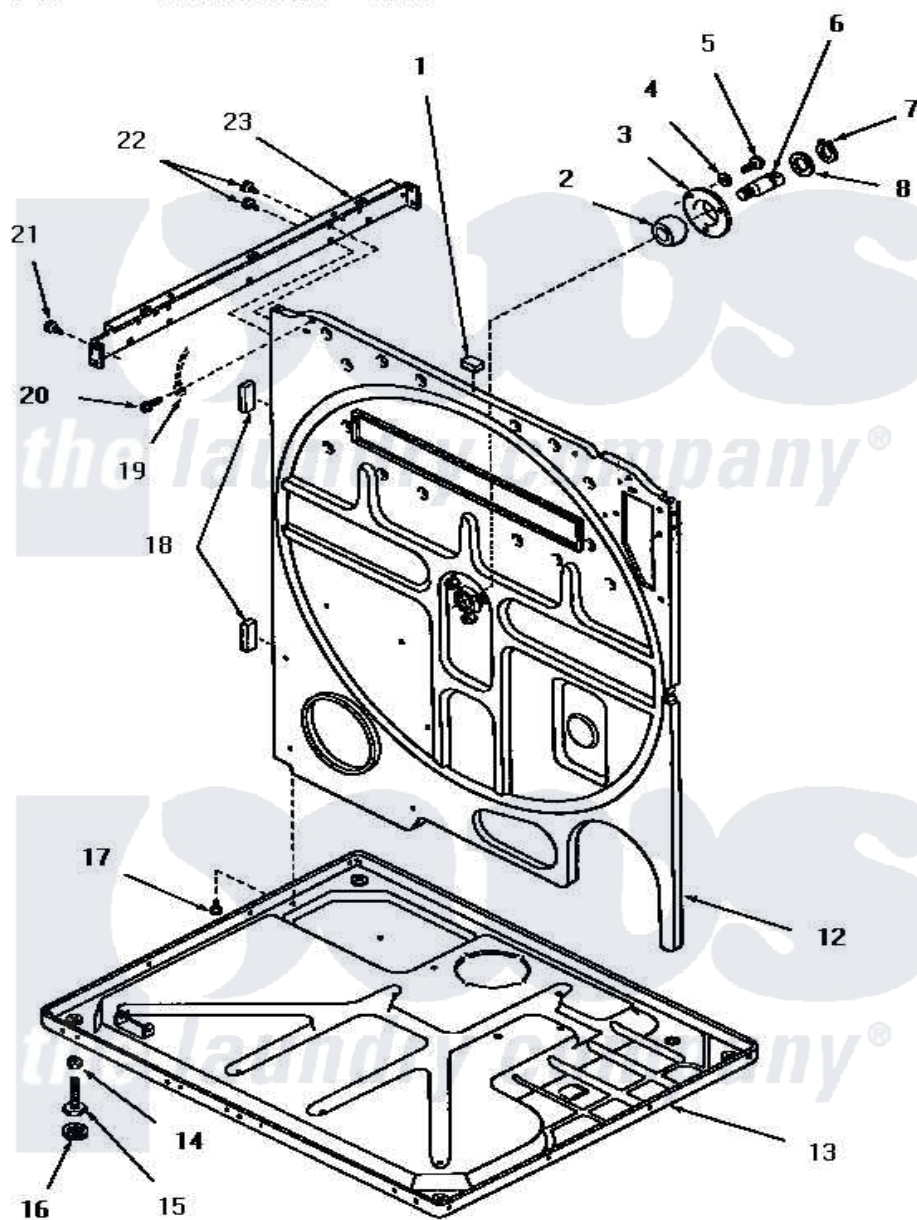

# Amana FG4240 13 - REAR FRAME AND FRAME BASE

Amana Residential Amana FG4240 Dryer Parts Parts Diagram 13 - REAR FRAME AND FRAME BASE  
 Click on the part number to view part

Item	Original Part Number	Replaced By	Status	Part Description
1	Y0054053	<a href="#">Y0301205</a>		Element- L
2	<a href="#">Y52079</a>			Bearing, Drum Shaft
3	51826		Not Available	COVER,BEARING
4	<a href="#">03189</a>			LoCkwasher, 1/4 Std-C P
5	53589	<a href="#">8204624</a>		Bolt
6	53132		Not Available	SHAFT,DRUM
7	<a href="#">70061</a>			Ring, Retaining
8	<a href="#">Y52564</a>			Washer
12	52574		Not Available	FRAME,REAR
13	Y52572		Not Available	FRAME BASE
14	52794	<a href="#">62739</a>		Nut, Lock
15	Y52696	<a href="#">Y305086</a>		Adjustable Leg And Nut
16	70282	<a href="#">Y314137</a>		Foot, Rubber
17	25723	<a href="#">27001200</a>		Screw
18	20354		Not Available	BUMPER PAD
19	Y00000000		Not Available	SEE NOTE GROUND WIRE, GREEN

20	51784		Not Available	SCREW, 10B-16 X 1/2 HEX
21	25723	<a href="#">27001200</a>		Screw
22	51780	<a href="#">3390631</a>		Screw, 10-16 X 3/8
23	51818		Not Available	SUPPORT CHANNEL, RIGHT OR LEFT