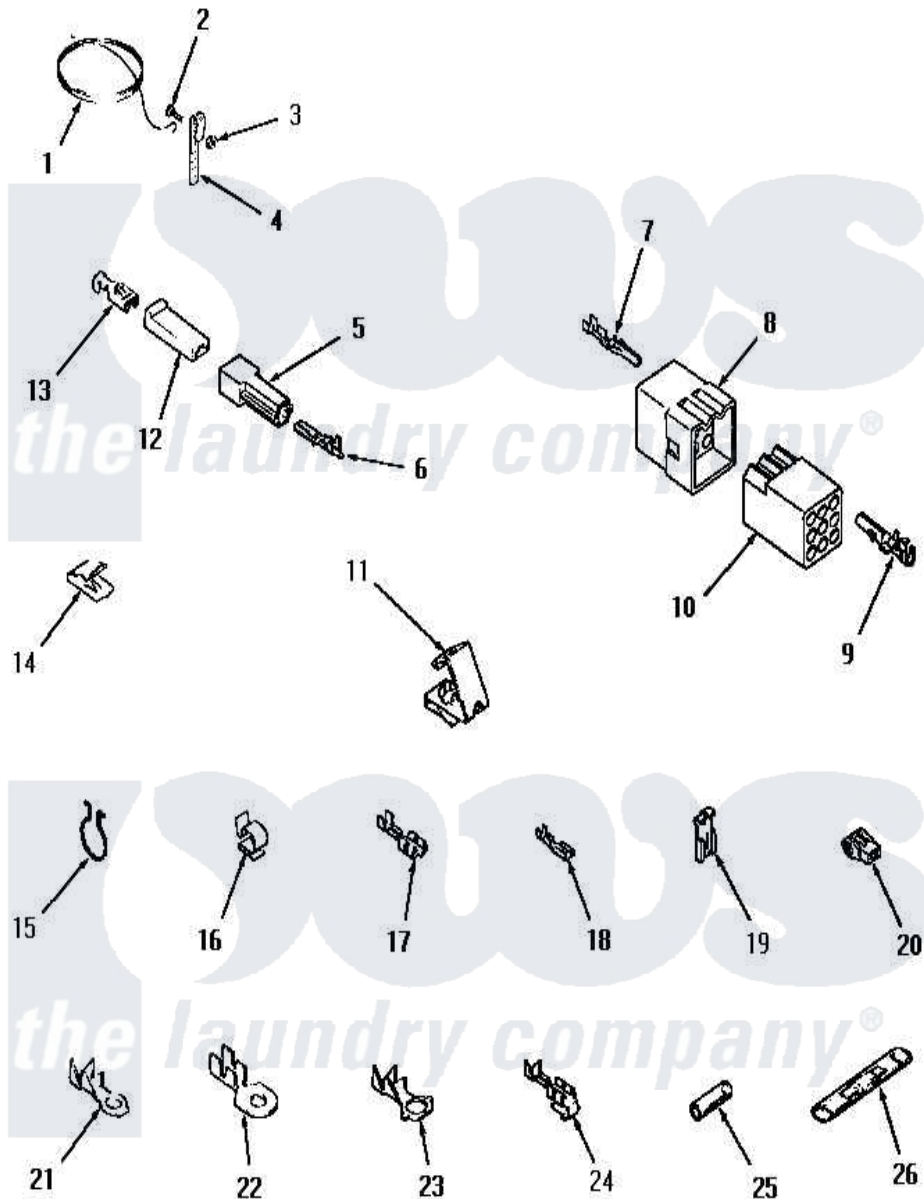

Amana FG4240 14 - WIRE AND TERMINALS

Amana [Residential Amana FG4240 Dryer Parts](#) Parts Diagram 14 - WIRE AND TERMINALS
 Click on the part number to view part

| Item | Original Part Number | Replaced By | Status | Part Description |
|------|------------------------|-------------------------|---------------|--|
| 1 | Y21429 | | Not Available | GROUND WIRE |
| 2 | 21431 | | Not Available | ROUND HEAD SCREW |
| 3 | Y20276 | | Not Available | NUT |
| 4 | 21430 | | Not Available | STRAP, GROUND |
| 5 | 90788 | | Not Available | HOUSING, TAB |
| 6 | 00133 | | | Terminal, Tab-1/4 Male |
| 7 | Y00116 | | | Terminal, Pin-Male |
| 8 | 23033 | | | Plug, 9 Circuit |
| 9 | Y00117 | 5011-XX | | 093 Female Socket |
| 10 | 26163 | | | Receptacle, 9 Circuit |
| 11 | 00158 | | Not Available | GROUND CLIP |
| 12 | 90789 | | | Connector |
| 13 | Y00115 | | | Lock In Spade Terminal (18 Gaug (1/4 Inch-(1) 18 Gauge Wire) |
| 14 | 20309 | | | Cable Clip |
| 15 | 51291 | | | Clip, Wire |

| | | | |
|----|------------------------|------------------------|---|
| 16 | 21036 | | Clip, Cable |
| 17 | Y00119 | Not Available | SPADE TERMINAL(18 GAUGE) (1/4 INCH-(1) 18 GAUGE WIRE) |
| 18 | 00112 | | Terminal, Spade-3/16 Fe |
| 19 | Y00120 | | Terminal, Flag-1/4 Fema |
| 20 | 70210 | Not Available | INSULATOR,BLUE |
| 21 | 00110 | | No. 10 18 Gauge Wire |
| 22 | Y00111 | | Ring Terminal No.10 No.10 18 Gauge Wires Or |
| 23 | Y00113 | Not Available | TERMINAL,RING-1/4 STUD |
| 24 | Y00114 | | Spade Terminal |
| 25 | Y21365 | 503670 | Sleeve Insulator |
| 26 | 21091 | Not Available | CONNECTOR TWO 1/4 INCH MALE |
| NI | 20680 | Not Available | 18 GAUGE WIRE |
| " | 20679 | Not Available | WIRE, 12 GAUGE |