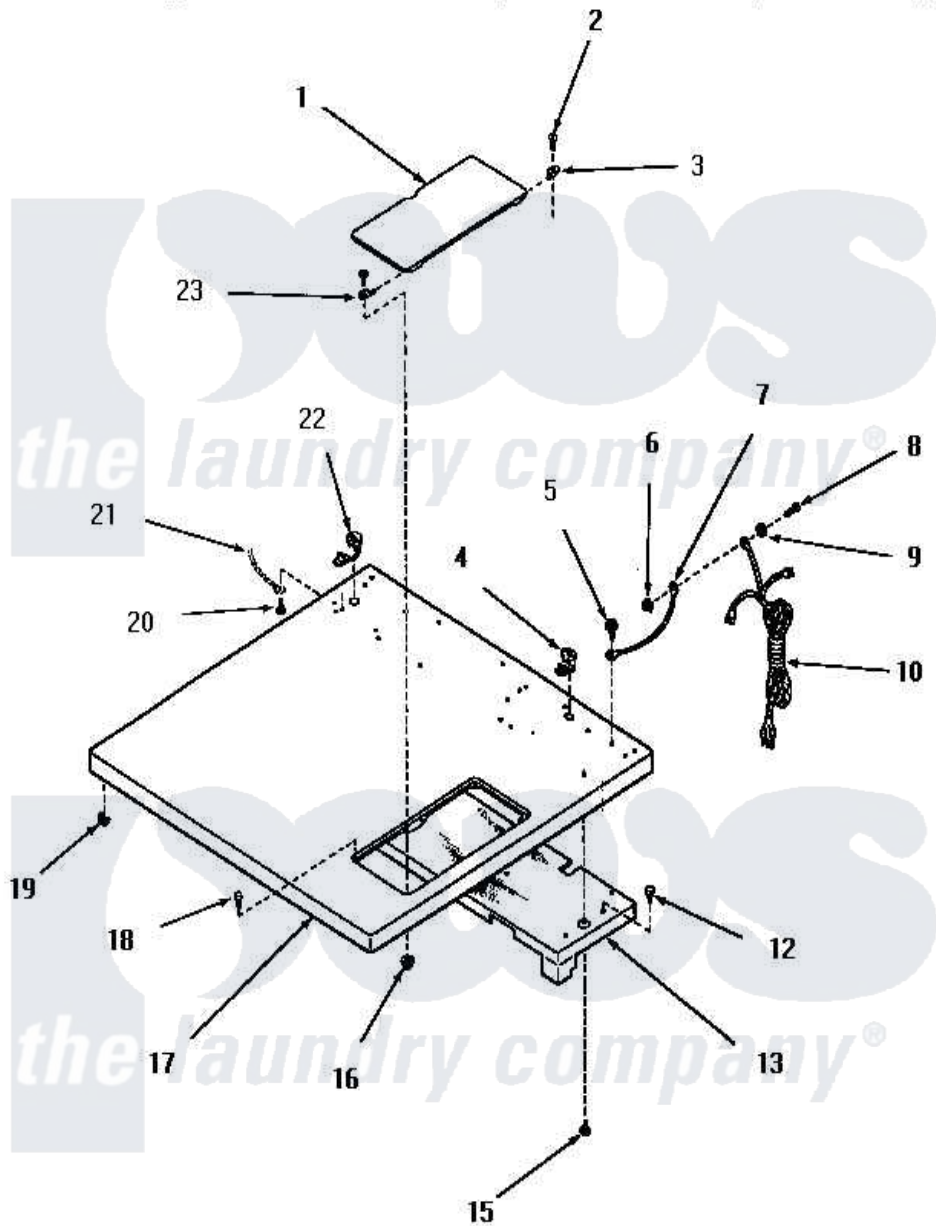

Amana FG4241 01 - CABINET TOP

Amana [Residential Amana FG4241 Dryer Parts](#) Parts Diagram 01 - CABINET TOP
 Click on the part number to view part

Item	Original Part Number	Replaced By	Status	Part Description
1	55868W		Not Available	ACCESS DOOR, WHITE
"	55868H		Not Available	ACCESS DOOR, HARVEST GOLD
"	55868C		Not Available	ACCESS DOOR, COPPERTONE
"	55868A		Not Available	ACCESS DOOR, AVOCADO
2	03630		Not Available	SCREW,6-32 X 3/8 ROUND
3	51351			Hinge, Rear
4	21903	211881		Grommet, Cord Part Not Used- Gas Models Only
5	51924			Screw, 10-24 X 1/2 HeX
6	23951	M0282009		Nut
7	54300		Not Available	GROUND WIRE, GREEN
8	20267			Screw, 10-24 X 3/8 Round
9	03815			Lockwasher, No.10 Ext Shk
10	51508		Not Available	POWER CORD
12	51355	51-355		5500w/240v, 13-23/32, Low Watt

13	52614	Not Available	TOP BAFFLE ASSEMBLY
15	55985	W10116760	Screw
16	22678		Nut, Nylon
17	55867W	Not Available	CABINET TOP, WHITE
"	55867A	Not Available	CABINET TOP, AVOCADO
"	55867C	Not Available	CABINET TOP, COPPERTONE
"	55867H	Not Available	CABINET TOP, HARVEST GOLD
18	53445		Bumper
19	23007	Not Available	CAGED NUT
20	51924		Screw, 10-24 X 1/2 HeX
21	Y00000000	Not Available	SEE NOTE GROUND WIRE, GREEN
22	52113		Relief, Strain
23	51350		Hinge, Front