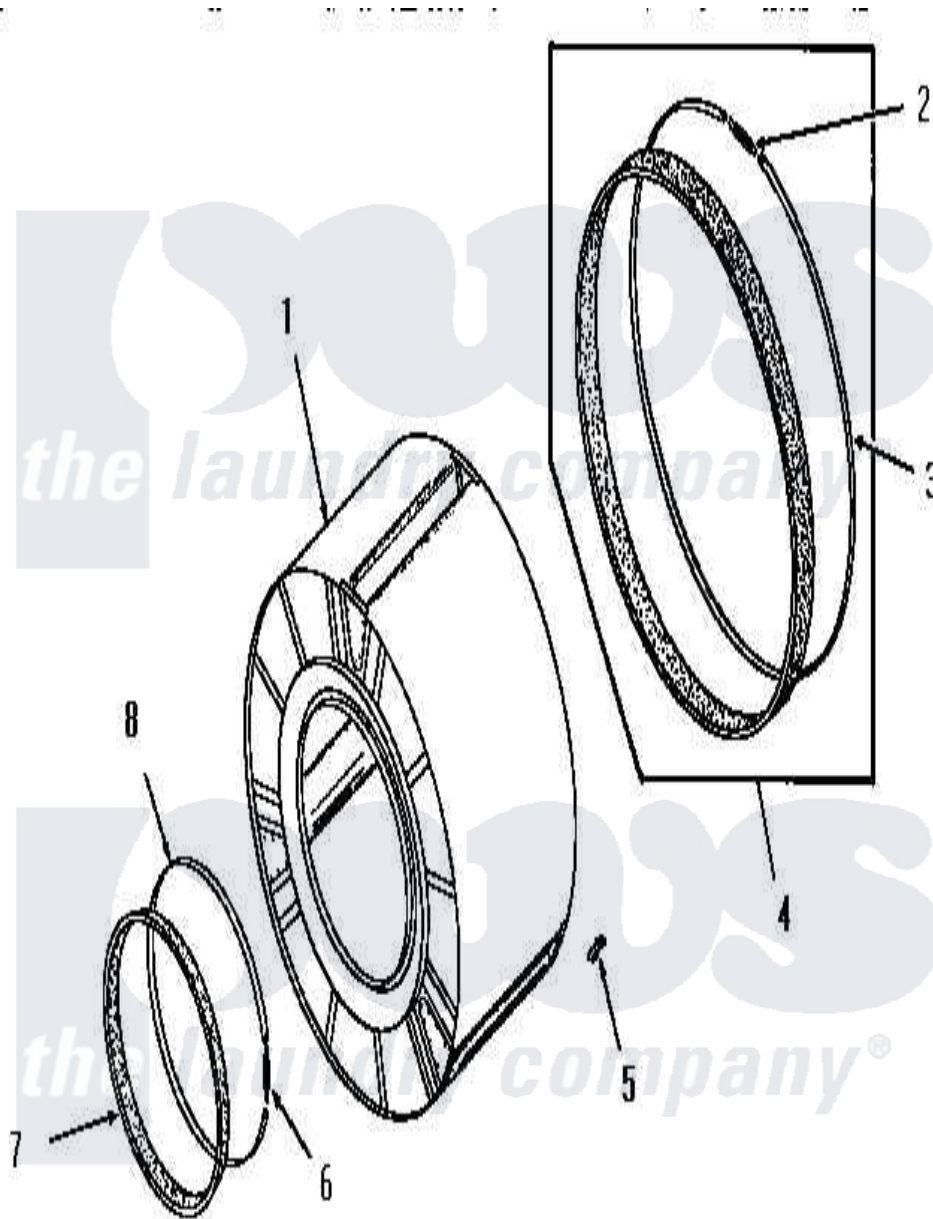

Amana FG4241 02 - CLOTHES DRUM

Amana Residential Amana FG4241 Dryer Parts Parts Diagram 02 - CLOTHES DRUM
 Click on the part number to view part

Item	Original Part Number	Replaced By	Status	Part Description
1	53137	53137ENG		50/50 Solder
2	52310			Spring
3	50781			Strap, Seal
4	51883A			Assembly, Seal
5	51201		Not Available	CLIP
6	50168			Spring
7	51881			Seal, Front
8	50169			Strap, Retainer