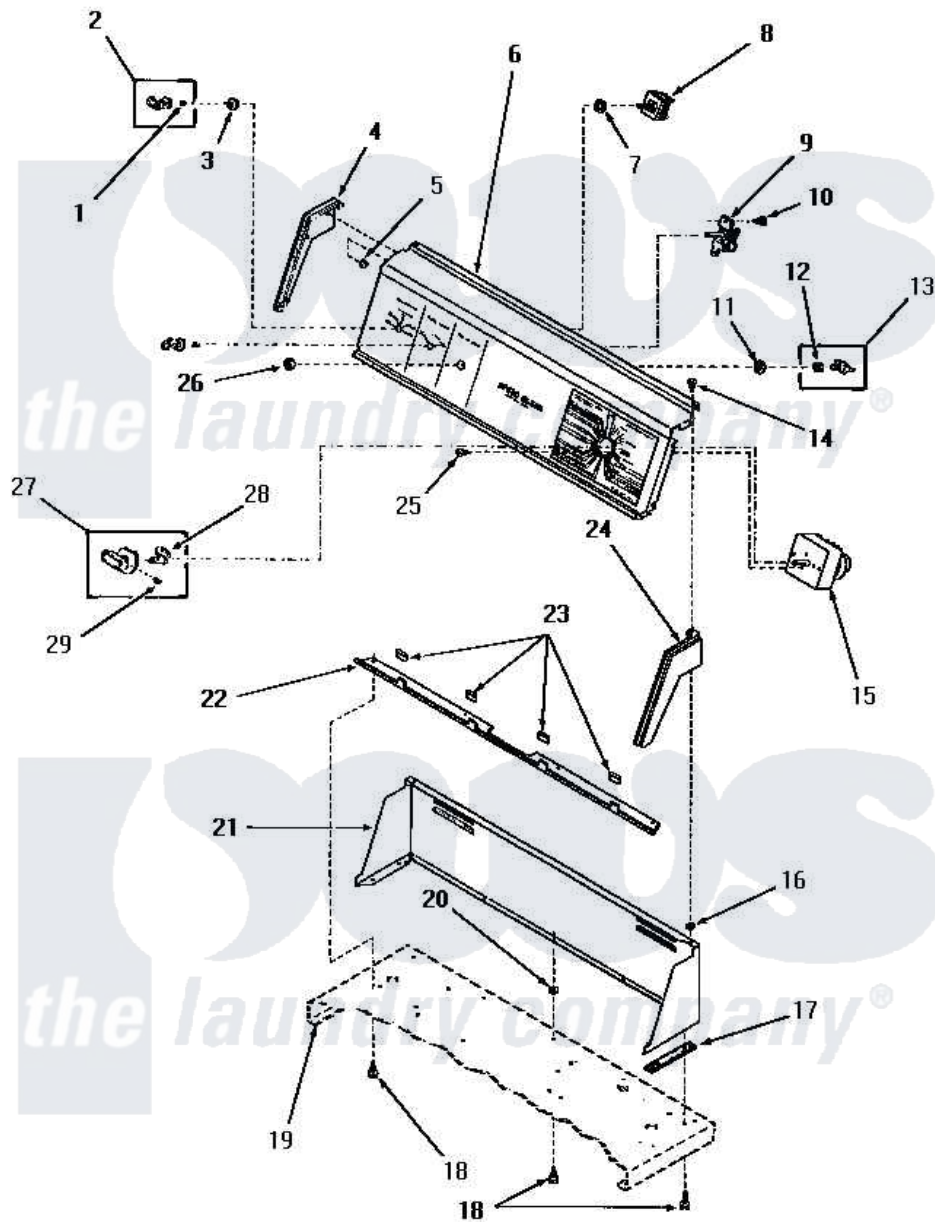

Amana FG4241 03 - CONTROL PANEL, CONTROL HOOD AND CONTROLS

Amana Residential Amana FG4241 Dryer Parts Parts Diagram 03 - CONTROL PANEL, CONTROL HOOD AND CONTROLS

[Click on the part number to view part](#)

Item	Original Part Number	Replaced By	Status	Part Description
1	23392		Not Available	CLIP FOR 26816 KNOB
2	26816			Assembly, Knob-Switch
3	24205			Nut, Knurled 3/8-24
4	25124		Not Available	CONTROL HOOD END, LEFT
5	25126	5303284616		Clip
6	0055964		Not Available	COIL BOOST/HOLD
7	91176			Lockwasher, 3/8 Intshkp
8	52623	58032		Switch
9	53516		Not Available	BUZZER
10	23962	W10116760		Screw
11	25820		Not Available	LOCKWASHER,1/2 INT SHK
12	52947			Nut, Hex 15/32-32
13	55882	55882P		Assembly- Switch
14	25232		Not Available	SCREW,8AB-18X7/8 OVAL
15	53466		Not Available	TIMER

16	24522		Nut, Speed-8ab-18 C1995
17	23028	Not Available	GASKET,CONTROL BOX END
18	55985	W10116760	Screw
19	Y00000000	Not Available	SEE NOTE CABINET TOP
20	23425	Not Available	WASHER,7/32IDX7/16ODX.
21	55906H	Not Available	CONTROL HOOD, HARVEST GOLD
"	55906W	Not Available	CONTROL HOOD, WHITE
"	55906A	Not Available	CONTROL HOOD, AVOCADO
22	52912	Not Available	PANEL SUPPORT BRACKET
23	24859	Not Available	SLEEVE,SUPPORT ANGLE
24	25123	Not Available	CONTROL HOOD END, RIGHT
25	70212		Screw, 8-32 X 5/32 RD H
26	52947		Nut, Hex 15/32-32
27	55900	Not Available	TIMER KNOB ASSEMBLY
28	24283		Indicator, Timer Knob
29	20310	Not Available	SCREW,8-32 X 1/4 HEX S