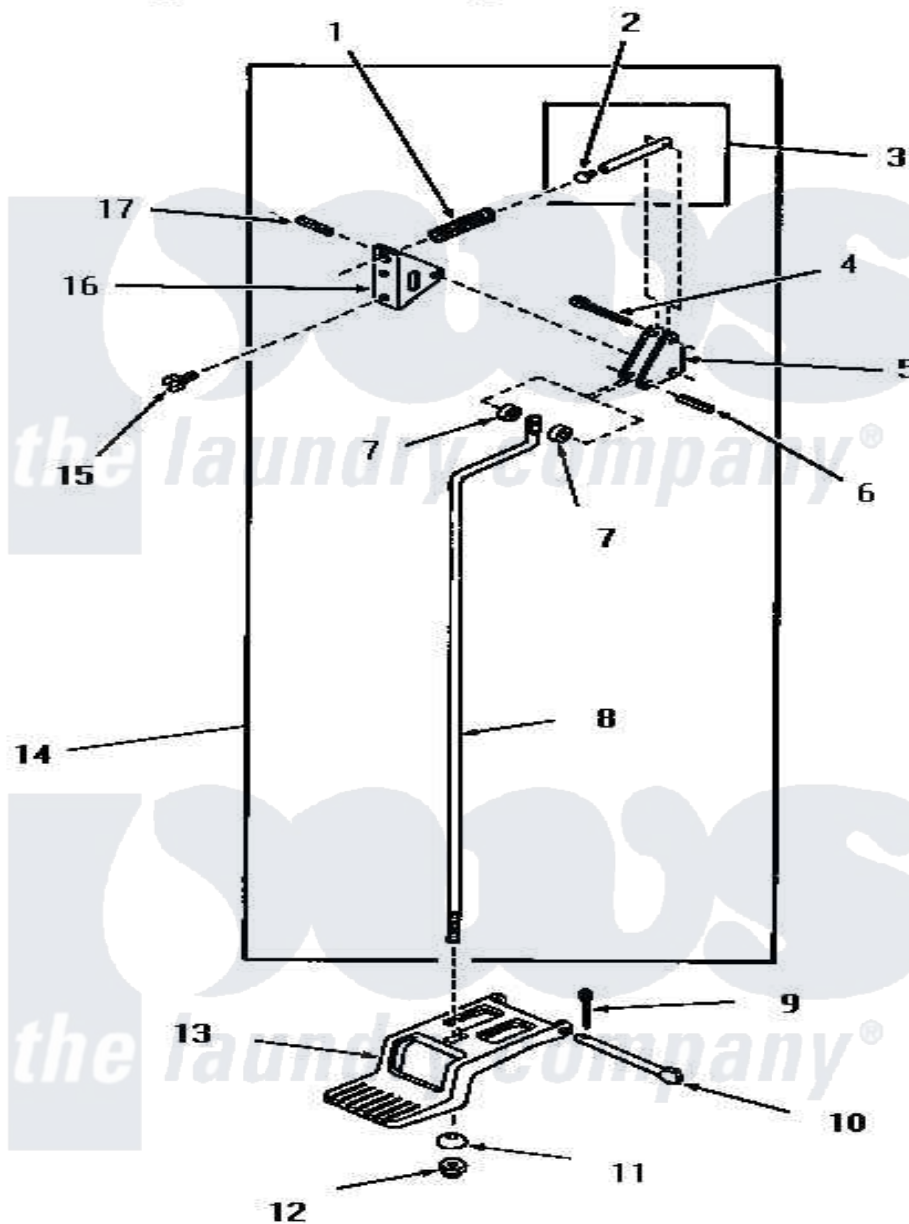

# Amana FG4241 04 - DOOR RELEASE

Amana Residential Amana FG4241 Dryer Parts Parts Diagram 04 - DOOR RELEASE  
 Click on the part number to view part

Item	Original Part Number	Replaced By	Status	Part Description
1	51065		Not Available	DOOR RELEASE SPRING
2	51786		Not Available	PLUG
3	51841		Not Available	DOOR RELEASE PIN ASSEMBLY
4	<a href="#">02578</a>			Pin, Cotter
5	51041		Not Available	DOOR RELEASE LEVER
6	51161		Not Available	PIN,ROLL 1/8 X 3/4
7	<a href="#">51121</a>			Door Release Spacer
8	51837		Not Available	DOOR RELEASE ROD
9	<a href="#">02578</a>			Pin, Cotter
10	51045		Not Available	PEDAL HINGE PIN
11	51046		Not Available	NYLON WASHER
12	51271		Not Available	NUT
13	<a href="#">51802</a>			Pedal, Foot
14	51844		Not Available	DOOR RELEASE ASSEMBLY
15	51246		Not Available	SCREW
16	51052		Not Available	DOOR RELEASE BRACKET