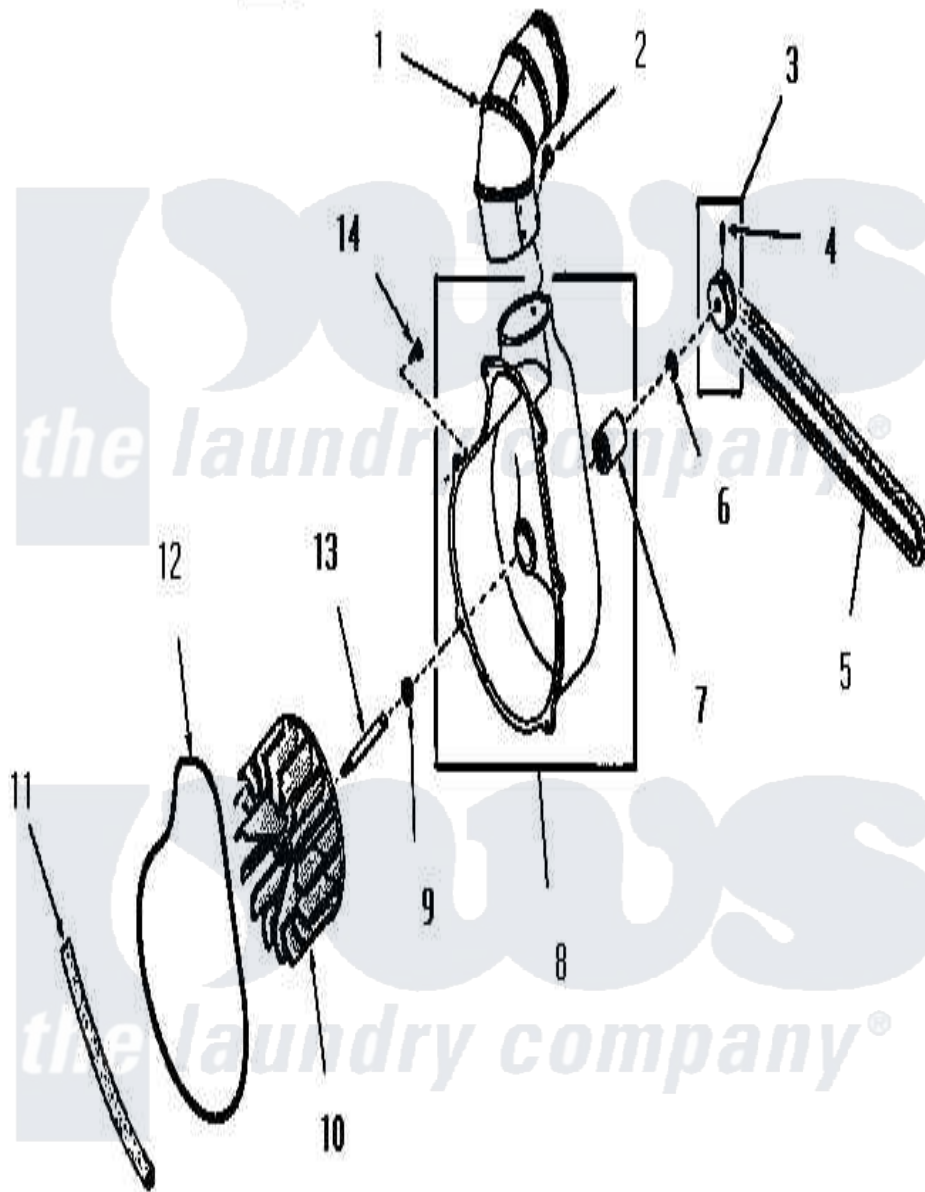

# Amana FG4241 05 - EXHAUST FAN

Amana [Residential Amana FG4241 Dryer Parts](#) Parts Diagram 05 - EXHAUST FAN  
 Click on the part number to view part

Item	Original Part Number	Replaced By	Status	Part Description
1	Y0052707	<a href="#">31986601B</a>		Switch, Rocker
2	23222	<a href="#">3177991</a>		Screw
3	53521		Not Available	ASSY,PULLEY
4	<a href="#">02771</a>			Screw, 1/4-20 x 3/8 Hex S
5	<a href="#">51994</a>			Belt
6	<a href="#">52549</a>			Washer, 501 ID X3/4 Odx
7	51991		Not Available	BEARING
8	51946		Not Available	HOUSING,BLOWER
9	<a href="#">52549</a>			Washer, 501 ID X3/4 Odx
10	90585		Not Available	IMPELLER
11	<a href="#">51790</a>			Seal
12	<a href="#">51791</a>			Gasket, Housing
13	53519		Not Available	EXHAUST FAN SHAFT
14	51784		Not Available	SCREW,10B-16 X 1/2 HEX