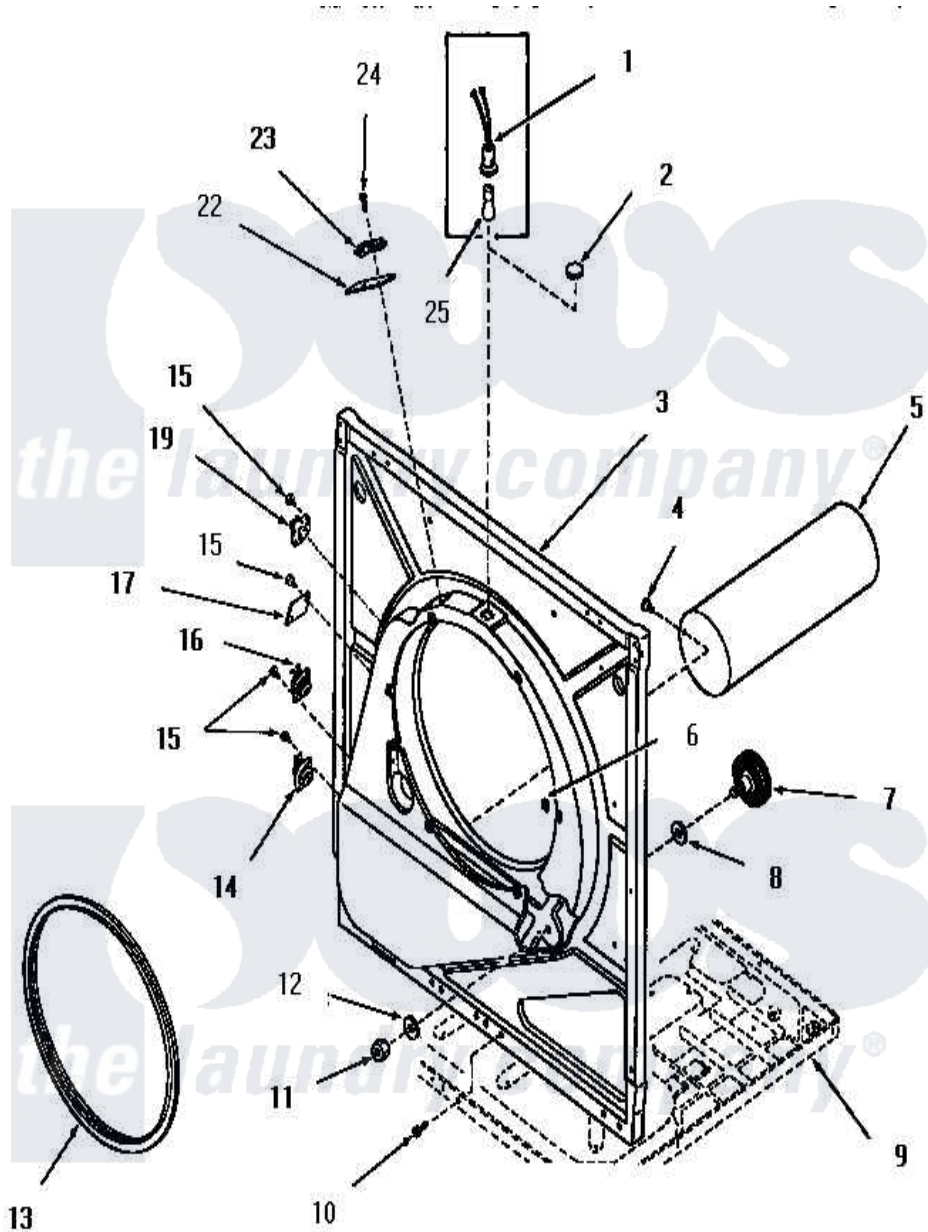

Amana FG4241 06 - FRONT FRAME AND AIR SHROUD

Amana Residential Amana FG4241 Dryer Parts Parts Diagram 06 - FRONT FRAME AND AIR SHROUD
 Click on the part number to view part

Item	Original Part Number	Replaced By	Status	Part Description
1	Y0054609	M0270519		Washer
2	54610		Not Available	PLUG BUTTON
3	51850		Not Available	FRONT FRAME AND AIR SHROUD
4	52150	489464		Screw
5	51821		Not Available	EXHAUST DUCT
6	52865		Not Available	SPEED NUT
7	53555	56285		Roller Cylinder
8	52123			Washer
9	Y00000000		Not Available	SEE NOTE FRAME BASE
10	25723	27001200		Screw
11	52124		Not Available	NUT
12	52122			Washer
13	51798		Not Available	GASKET
14	54736			Thermostat
15	23222	3177991		Screw
16	54737			Thermostat

17	52550	Not Available	COVER PLATE
19	53708		Thermostat
22	52112		Insulation
23	Y51143	Not Available	SWITCH
24	51783		Screw, 6b-20 X 7/8 HeX
25	Y54608	31001575	Bulb, Cylinder Light