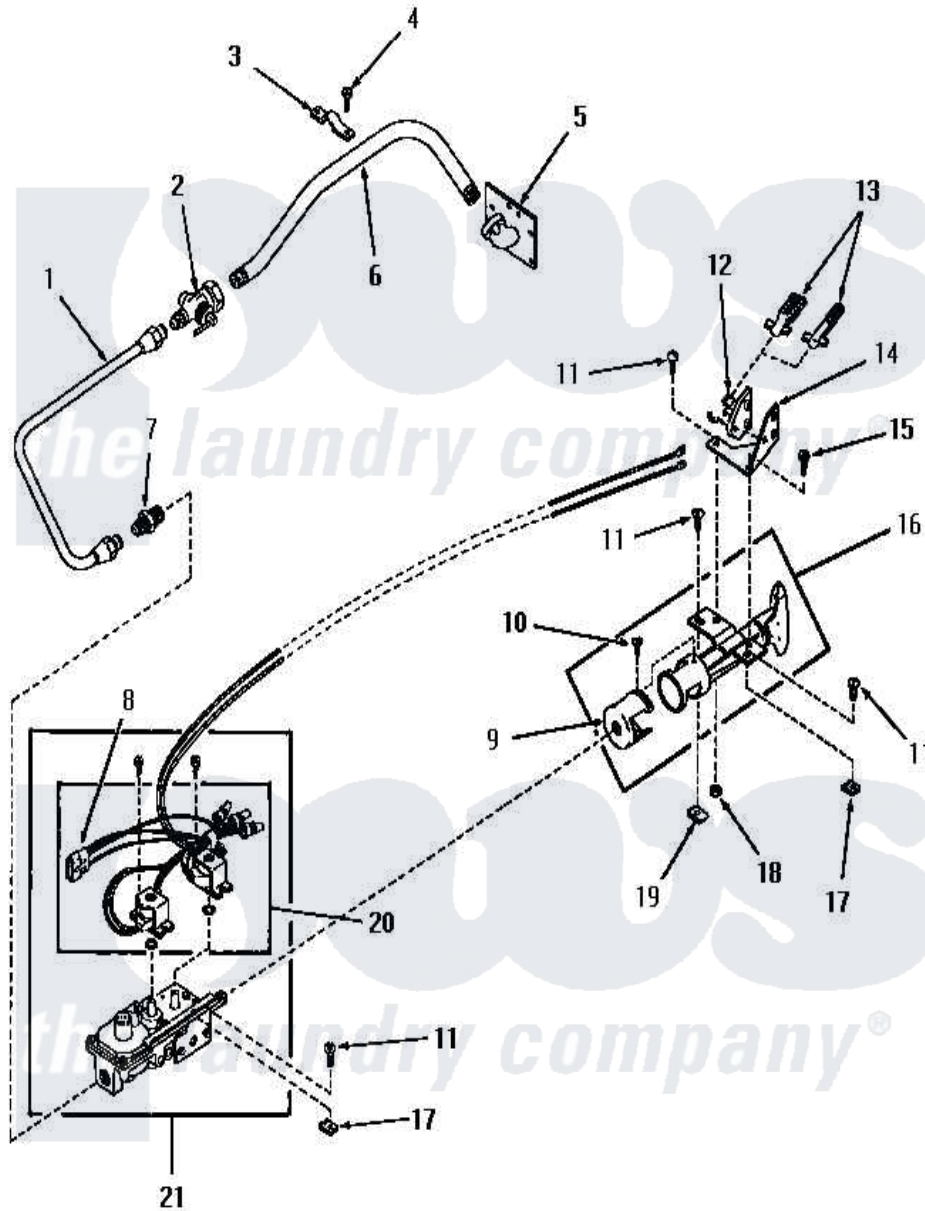

Amana FG4241 07 - GLOW BAR IGNITION BURNER

Amana [Residential Amana FG4241 Dryer Parts](#) Parts Diagram 07 - GLOW BAR IGNITION BURNER
 Click on the part number to view part

Item	Original Part Number	Replaced By	Status	Part Description
1	54407		Not Available	ASSY,INLET GAS TUBE
2	Y51058		Not Available	VALVE
3	51828		Not Available	GAS PIPE CLAMP
4	25723	27001200		Screw
5	51842		Not Available	PIPE SUPPORT
6	51775		Not Available	INLET GAS PIPE
7	54408			Connector, Male
8	55452		Not Available	PLUG
9	53007	53-007		Receptacle
10	53006	53-006		Receptacle
11	20267			Screw, 10-24 X 3/8 Round
12	55435		Not Available	BRACKET,IGNITER
13	55438	4392003		Ignitor
14	55434		Not Available	BRACKET
15	51784		Not Available	SCREW,10B-16 X 1/2 HEX
16	53011		Not Available	TUBE,BURNER

17	21747		Nut, Speed
18	03673	Not Available	NUT
19	20249	36020	Nut-10-24
20	55971A	Not Available	COIL,BURNER
21	55971	Not Available	VALVE,GAS
NI	53255		Assembly, Conversion Kit
"	53408	Not Available	LABEL,CHANGE-OVER
"	56327	Not Available	STICKER
"	56326	Not Available	ASSY,CONVERSION KIT
"	53556	Not Available	STICKER,CONVERSION
"	51211		Orifice, LP No.55 Drill
"	53952		Screw, Vent
"	53390		Plug, Block-Open
"	55753	Not Available	VALVE CONVERTED STICKER
"	50326		Orifice, NG
"	52894	Not Available	STICKER
"	52893		Sticker