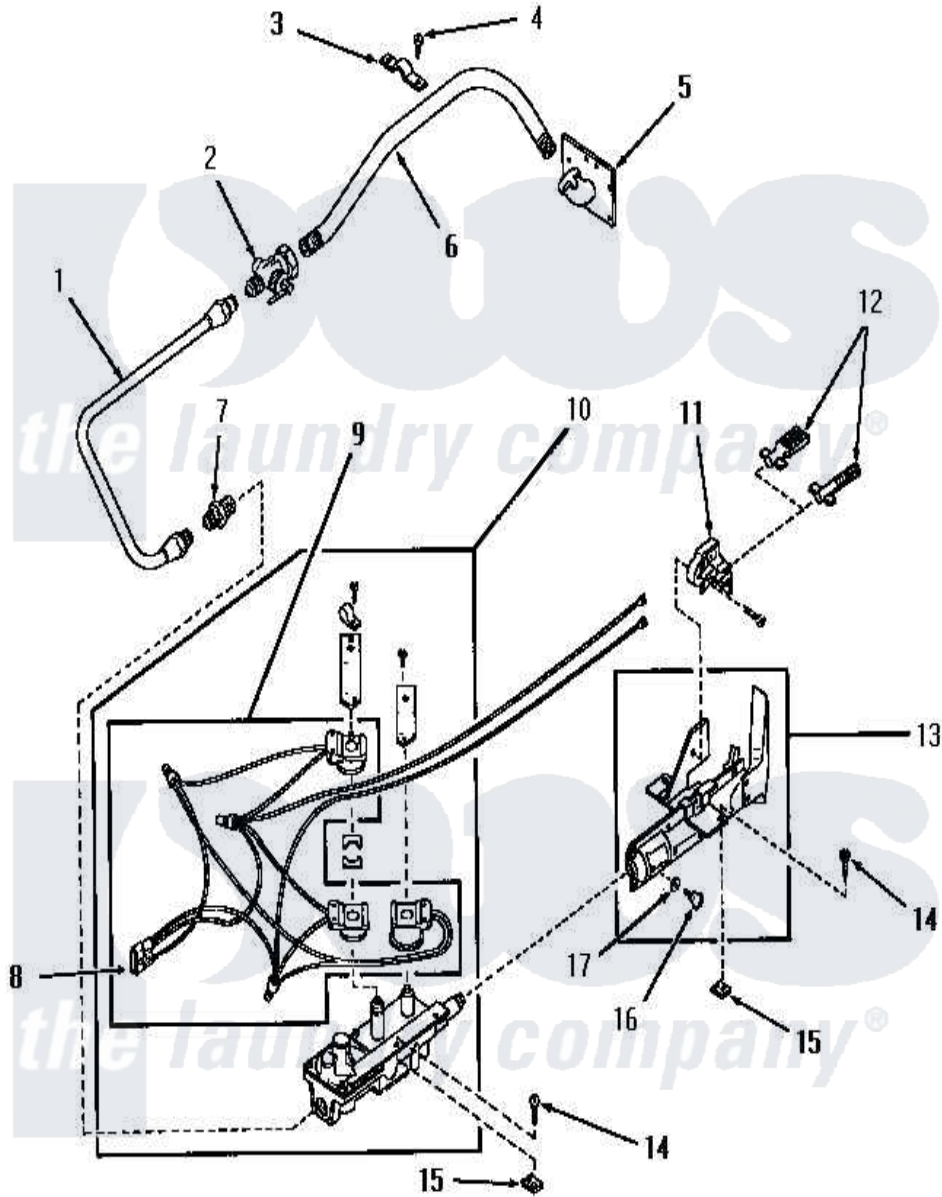

Amana FG4241 08 - GLOW BAR IGNITION BURNER

Amana [Residential Amana FG4241 Dryer Parts](#) Parts Diagram 08 - GLOW BAR IGNITION BURNER
 Click on the part number to view part

Item	Original Part Number	Replaced By	Status	Part Description
1	54460		Not Available	INLET,GAS TUBE
2	Y51058		Not Available	VALVE
3	51828		Not Available	GAS PIPE CLAMP
4	25723	27001200		Screw
5	51842		Not Available	PIPE SUPPORT
6	51775		Not Available	INLET GAS PIPE
7	54408			Connector, Male
8	55452		Not Available	PLUG
9	55439A			Burner Coils
10	55745		Not Available	GAS VALVE ASSEMBLY
11	55448		Not Available	BRACKET,IGNITER xREPLACE
12	55438	4392003		Ignitor
13	55857		Not Available	TUBE,BURNER
14	20267			Screw, 10-24 X 3/8 Round
15	21747			Nut, Speed
16	54466		Not Available	THUMB SCREW

17	54735		Not Available	WASHER
NI	55753		Not Available	VALVE CONVERTED STICKER
"	54477		Not Available	CAP, VENT
"	54495		Not Available	PLUG, BLOCK-OPEN
"	53556		Not Available	STICKER, CONVERSION
"	53408		Not Available	LABEL, CHANGE-OVER
"	50326			Orifice, NG
"	Y0054476	D7431921Q		Gasket
"	53255			Assembly, Conversion Kit
"	51211			Orifice, LP No.55 Drill
"	52893			Sticker
"	55750			Valve Converted Sticker
"	55749		Not Available	ASSY, CONVERSION KIT
"	20247			Plug, Pipe
"	52894		Not Available	STICKER