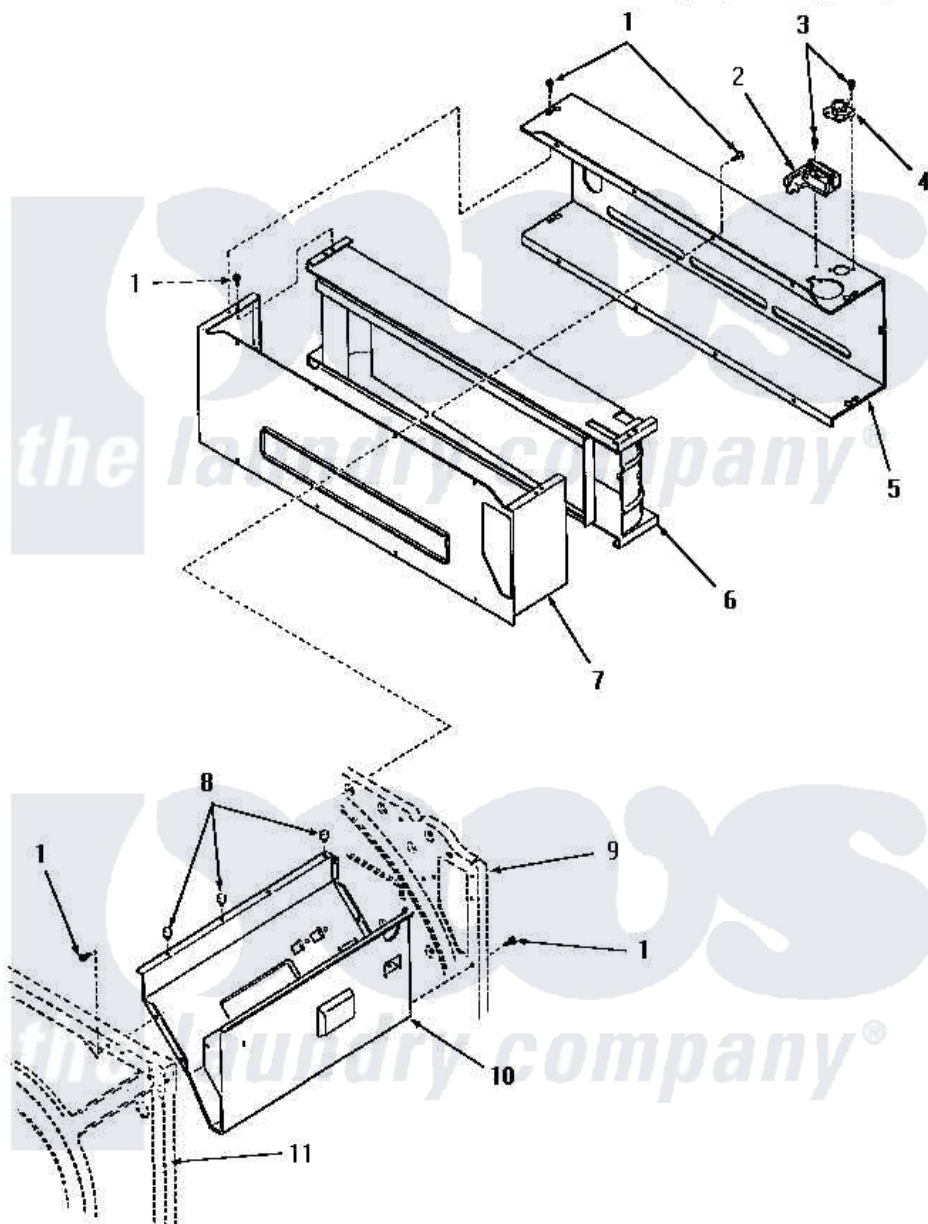

Amana FG4241 09 - HEATER BOX

Amana [Residential Amana FG4241 Dryer Parts](#) Parts Diagram 09 - HEATER BOX
 Click on the part number to view part

Item	Original Part Number	Replaced By	Status	Part Description
1	25723	27001200		Screw
2	55428		Not Available	SENSOR
3	23222	3177991		Screw
4	Y55742		Not Available	THERMOSTAT
5	0055427		Not Available	USE B5716202
6	55426		Not Available	ASSY,HEATER BOX LINER
7	Y0051866		Not Available	SUB 58627CG, OVEN BOTTOM
8	52552		Not Available	BUMPER, OVEN DOOR
9	Y00000000		Not Available	SEE NOTE REAR FRAME
10	Y52584		Not Available	BURNER SHIELD
11	Y00000000		Not Available	SEE NOTE FRONT FRAME AND AIR SHROUD