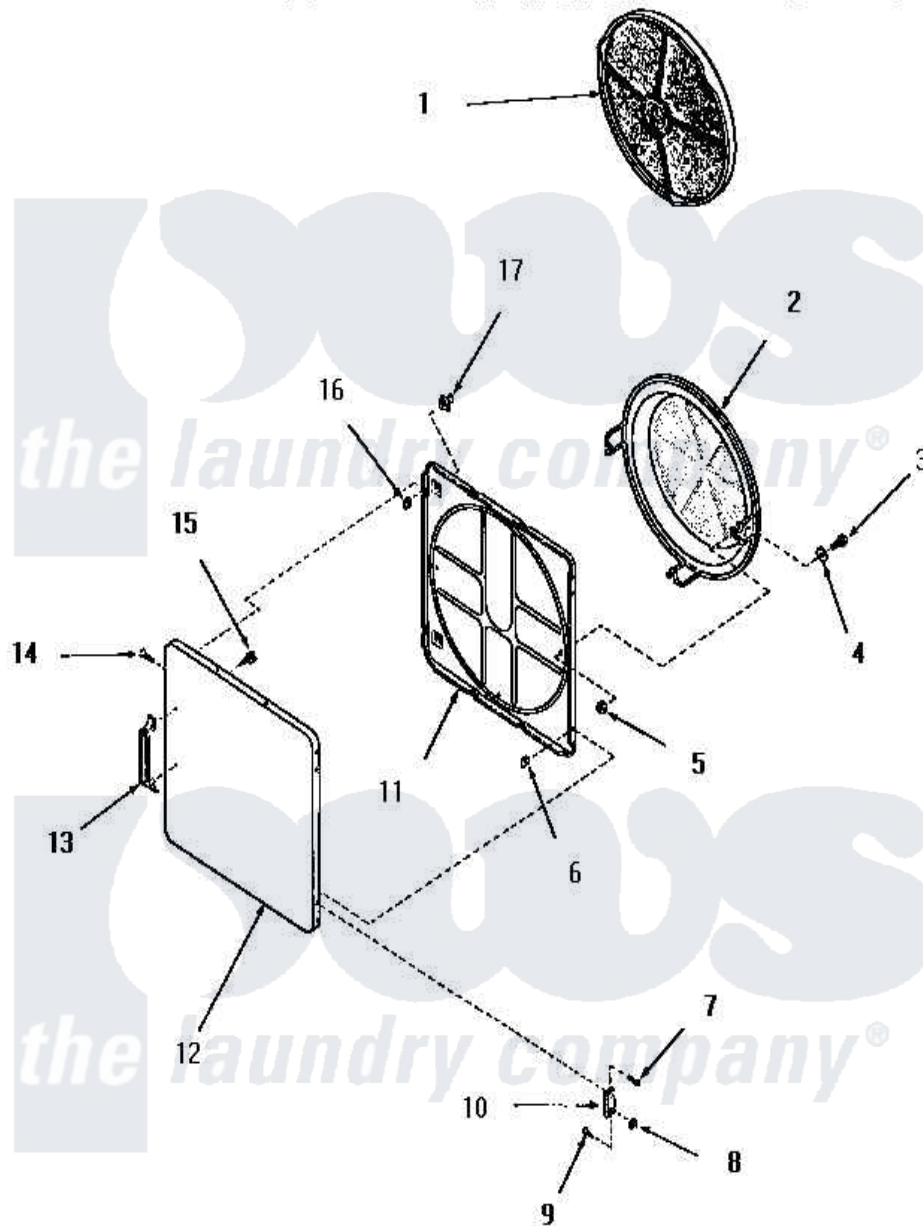

Amana FG4241 10 - LOADING DOOR

Amana Residential Amana FG4241 Dryer Parts Parts Diagram 10 - LOADING DOOR
 Click on the part number to view part

Item	Original Part Number	Replaced By	Status	Part Description
1	53002		Not Available	NO LONGER AVAILABLE
2	54731	54-731		Bake Element
3	02422			Screw, 1/4-20 X 1/2 HeX
4	Q6275		Not Available	WASHER
5	52566	27001225		Nut, Jam Mid Lock 1/4-20
6	52865		Not Available	SPEED NUT
7	52864	500226		Screw, 8b-16 x 5/8 Tap
8	51236	488130		Nut
9	22649			Screw, 8-32 X 13/32 FI
10	70014			Hinge
11	54665	54-665		Bake Element
12	55902W		Not Available	OUTER DOOR PANEL, WHITE
"	55902C		Not Available	OUTER DOOR PANEL, COPPERTONE
"	55902A		Not Available	DOOR, UNSHADED
"	55902H		Not Available	DOOR, UNSHADED

13	54068	61925	Pull Door Commercial Black
14	52864	500226	Screw, 8b-16 x 5/8 Tap
15	52150	489464	Screw
16	52865		Not Available SPEED NUT
17	54661	LA-1003	Door Catch Kit