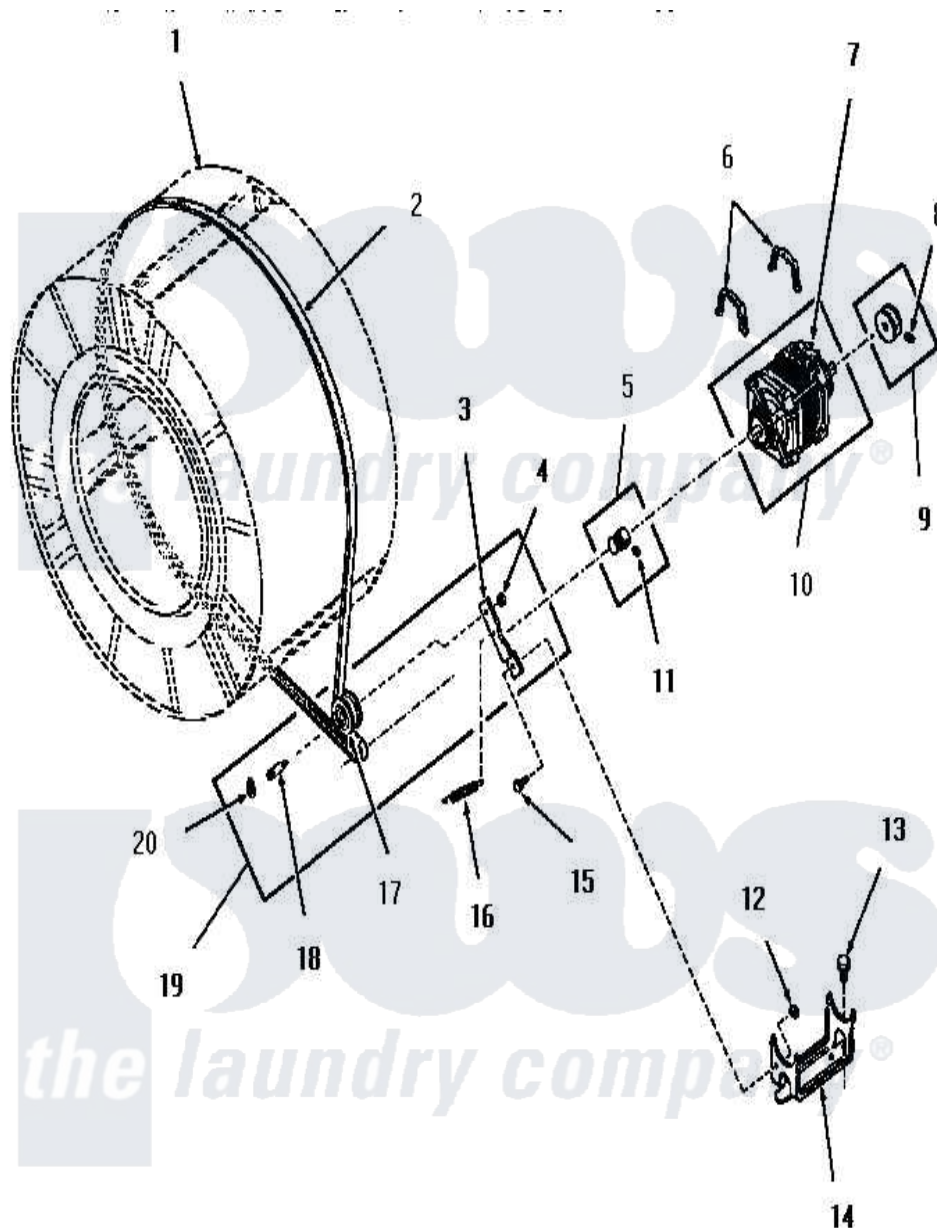

# Amana FG4241 11 - MOTOR, IDLER AND BELT

Amana Residential Amana FG4241 Dryer Parts Parts Diagram 11 - MOTOR, IDLER AND BELT

[Click on the part number to view part](#)

| Item | Original Part Number  | Replaced By              | Status        | Part Description   |
|------|-----------------------|--------------------------|---------------|--|
| 1    | Y00000000             |                          | Not Available | SEE NOTE CLOTHES DRUM  |
| 2    | <a href="#">52556</a> |                          |               | Belt   |
| 3    | 54410                 |                          | Not Available | LEVER,IDLER  |
| 4    | 52566                 | <a href="#">27001225</a> |               | Nut, Jam Mid Lock 1/4-20                                       |
| 5    | 52593                 |                          | Not Available | ASSY,MOTOR PULLEY  |
| 6    | 51789                 | <a href="#">660658</a>   |               | Clamp, Motor Mounting<br>343481 685441                         |
| 7    | 53249                 |                          | Not Available | SWITCH   |
| "    | Y00000000             |                          | Not Available | SEE NOTE MOTOR SWITCH,<br>WESTINGHOUSE -- (NOT<br>REPLACEABLE) |
| "    | 53226                 |                          | Not Available | SWITCH,MOTOR   |
| 8    | <a href="#">02771</a> |                          |               | Screw, 1/4-20 x 3/8 Hex S                                      |
| 9    | <a href="#">53522</a> |                          |               | Pulley, Motor  |
| 10   | 52697                 |                          | Not Available | MOTOR  |
| 11   | 52906                 |                          | Not Available | SETSCREW   |
| 12   | 52566                 | <a href="#">27001225</a> |               | Nut, Jam Mid Lock 1/4-20                                       |