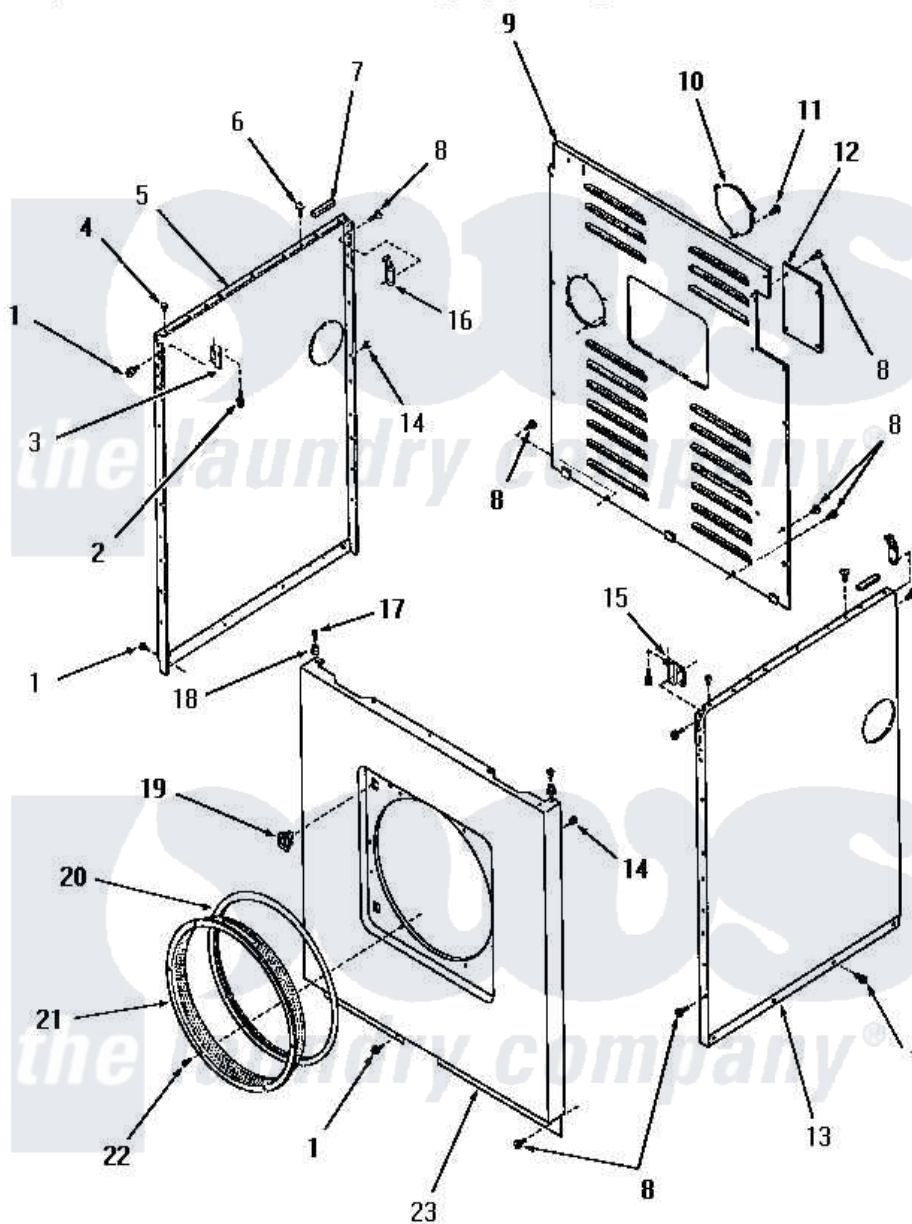

# Amana FG4241 12 - PANELS

Amana [Residential Amana FG4241 Dryer Parts](#) Parts Diagram 12 - PANELS  
 Click on the part number to view part

Item	Original Part Number	Replaced By	Status	Part Description
1	51784		Not Available	SCREW,10B-16 X 1/2 HEX
2	<a href="#">23008</a>			Screw, 10-24 X 3/4 Sems
3	22847		Not Available	BRACKET
4	<a href="#">21176</a>			Bumper
5	55907W		Not Available	SIDE PANEL, RIGHT, WHITE
"	55907C		Not Available	SIDE PANEL, LEFT, COPPERTONE
"	55907H		Not Available	SIDE PANEL, LEFT, HARVEST GOLD
"	55907A		Not Available	SIDE PANEL, LEFT, AVOCADO
6	52442		Not Available	SCREW, No.10-16 X 3/8"
7	<a href="#">80312</a>			Bumper Pad
8	25723	<a href="#">27001200</a>		Screw
9	52677GR		Not Available	PANEL,REAR xREPLACE
10	<a href="#">51855GR</a>			Plate, Cover
11	51782		Not Available	SCREW, 6B-20X5/16

12	52108GR	Not Available	TERMINAL BLOCK ACCESS PLATE, G
13	55908H	Not Available	SIDE PANEL, RIGHT, HARVEST GOL
"	55908W	Not Available	SIDE PANEL, RIGHT, WHITE
"	55908C	Not Available	SIDE PANEL, RIGHT, COPPERTONE
"	55908A	Not Available	SIDE PANEL, RIGHT, AVOCADO
14	<a href="#">20387</a>		Bumper
15	22846	Not Available	BRACKET
16	<a href="#">52487</a>		Lug, Hold-Down
17	Q6535	Not Available	SCREW, 10B-16 X 3/4 ROU
18	23020	Not Available	MOUNT, PANEL
19	54660	<a href="#">LA-1003</a>	Door Catch Kit
20	<a href="#">51799</a>		Seal, Outer
21	52052GR	Not Available	DUCT RING, GRAY
22	<a href="#">51778</a>		Screw, 8b-18 X 1/2 RD H
23	55901W	Not Available	FRONT PANEL, WHITE
"	55901A	Not Available	FRONT PANEL, AVOCADO
"	55901H	Not Available	PANEL, FRONT
"	55901C	Not Available	FRONT PANEL, COPPERTONE