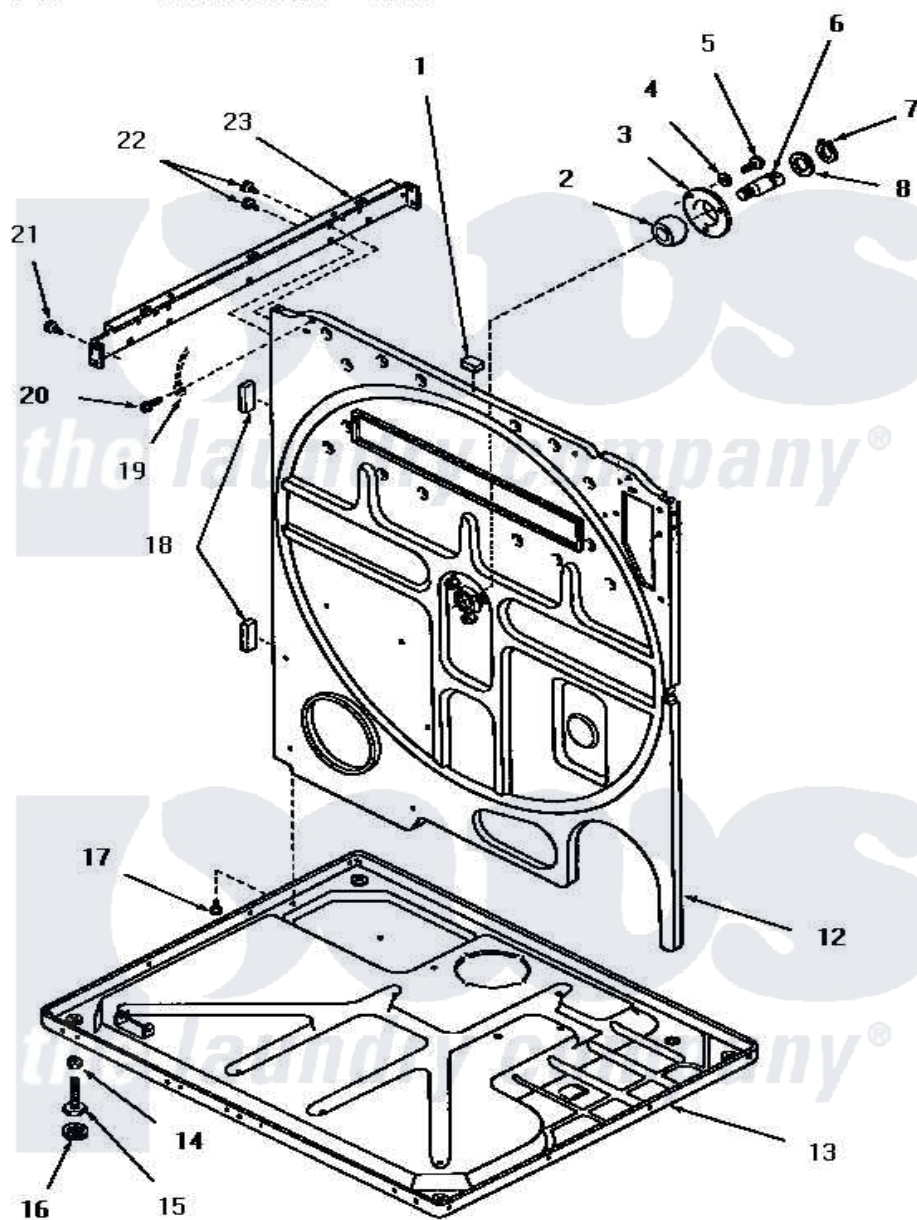

Amana FG4241 13 - REAR FRAME AND FRAME BASE

Amana Residential Amana FG4241 Dryer Parts Parts Diagram 13 - REAR FRAME AND FRAME BASE
 Click on the part number to view part

Item	Original Part Number	Replaced By	Status	Part Description
1	Y0054053	Y0301205		ELement- L
2	Y52079			Bearing, Drum Shaft
3	51826		Not Available	COVER,BEARING
4	03189			LoCkwasher, 1/4 Std-C P
5	53589	8204624		Bolt
6	53132		Not Available	SHAFT,DRUM
7	70061			Ring, Retaining
8	Y52564			Washer
12	52574		Not Available	FRAME,REAR
13	Y52572		Not Available	FRAME BASE
14	52794	62739		Nut, Lock
15	Y52696	Y305086		Adjustable Leg And Nut
16	70282	Y314137		Foot, Rubber
17	25723	27001200		Screw
18	20354		Not Available	BUMPER PAD
19	Y00000000		Not Available	SEE NOTE GROUND WIRE, GREEN

20	51784		Not Available	SCREW, 10B-16 X 1/2 HEX
21	25723	27001200		Screw
22	51780	3390631		Screw, 10-16 X 3/8
23	51818		Not Available	SUPPORT CHANNEL, RIGHT OR LEFT