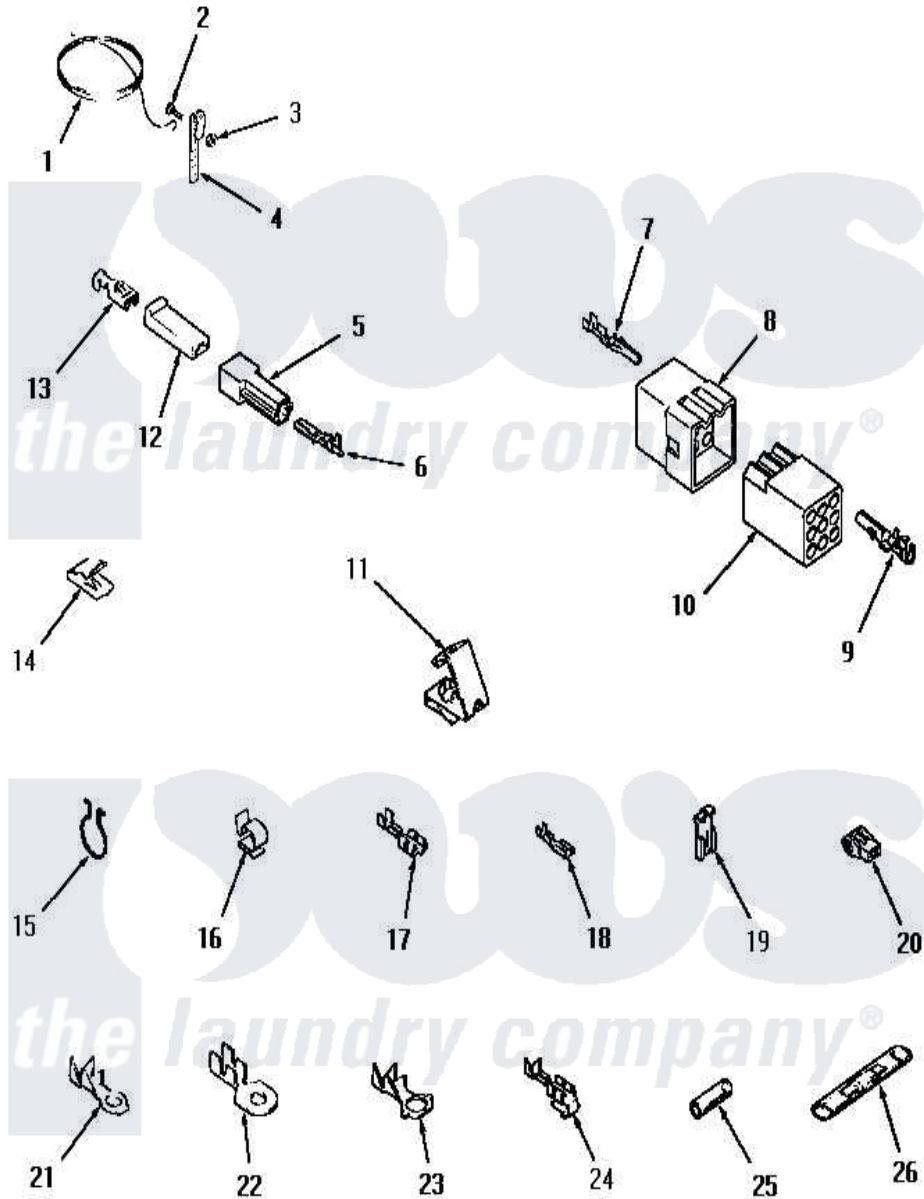

Amana FG4241 14 - WIRE AND TERMINALS

Amana [Residential Amana FG4241 Dryer Parts](#) Parts Diagram 14 - WIRE AND TERMINALS
 Click on the part number to view part

Item	Original Part Number	Replaced By	Status	Part Description
1	Y21429		Not Available	GROUND WIRE
2	21431		Not Available	ROUND HEAD SCREW
3	Y20276		Not Available	NUT
4	21430		Not Available	STRAP, GROUND
5	90788		Not Available	HOUSING, TAB
6	00133			Terminal, Tab-1/4 Male
7	Y00116			Terminal, Pin-Male
8	23033			Plug, 9 Circuit
9	Y00117	5011-XX		093 Female Socket
10	26163			Receptacle, 9 Circuit
11	00158		Not Available	GROUND CLIP
12	90789			Connector
13	Y00115			Lock In Spade Terminal (18 Gaug (1/4 Inch-(1) 18 Gauge Wire)
14	20309			Cable Clip
15	51291			Clip, Wire

16	21036		Clip, Cable
17	Y00119	Not Available	SPADE TERMINAL(18 GAUGE) (1/4 INCH-(1) 18 GAUGE WIRE)
18	00112		Terminal, Spade-3/16 Fe
19	Y00120		Terminal, Flag-1/4 Fema
20	70210	Not Available	INSULATOR,BLUE
21	00110		No.10 18 Gauge Wire
22	Y00111		Ring Terminal No.10 No.10 18 Gauge Wires Or
23	Y00113	Not Available	TERMINAL,RING-1/4 STUD
24	Y00114		Spade Terminal
25	Y21365	503670	Sleeve Insulator
26	21091	Not Available	CONNECTOR TWO 1/4 INCH MALE
NI	20680	Not Available	18 GAUGE WIRE
"	20679	Not Available	WIRE, 12 GAUGE