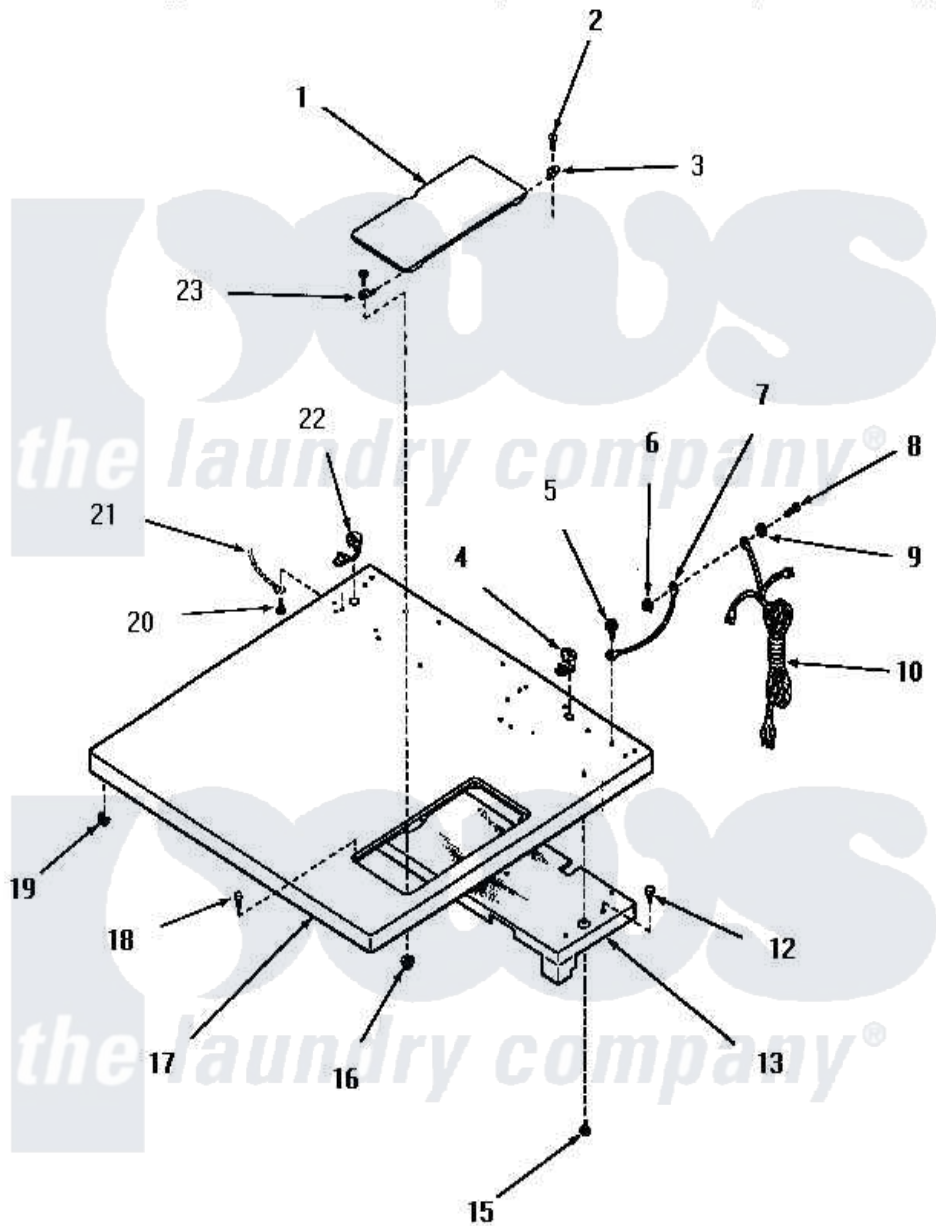

Amana FG6040 01 - CABINET TOP

Amana [Residential Amana FG6040 Dryer Parts](#) Parts Diagram 01 - CABINET TOP
 Click on the part number to view part

Item	Original Part Number	Replaced By	Status	Part Description
1	55868W		Not Available	ACCESS DOOR, WHITE
"	55868H		Not Available	ACCESS DOOR, HARVEST GOLD
"	55868C		Not Available	ACCESS DOOR, COPPERTONE
"	55868A		Not Available	ACCESS DOOR, AVOCADO
2	03630		Not Available	SCREW,6-32 X 3/8 ROUND
3	51351			Hinge, Rear
4	21903	211881		Grommet, Cord Part Not Used- Gas Models Only
5	51924			Screw, 10-24 X 1/2 HeX
6	23951	M0282009		Nut
7	54300		Not Available	GROUND WIRE, GREEN
8	20267			Screw, 10-24 X 3/8 Round
9	03815			Lockwasher, No.10 Ext Shk
10	51508		Not Available	POWER CORD
12	51355	51-355		5500w/240v, 13-23/32, Low Watt

13	52614	Not Available	TOP BAFFLE ASSEMBLY
15	55985	W10116760	Screw
16	22678		Nut, Nylon
17	55867W	Not Available	CABINET TOP, WHITE
"	55867A	Not Available	CABINET TOP, AVOCADO
"	55867C	Not Available	CABINET TOP, COPPERTONE
"	55867H	Not Available	CABINET TOP, HARVEST GOLD
18	53445		Bumper
19	23007	Not Available	CAGED NUT
20	51924		Screw, 10-24 X 1/2 HeX
21	Y00000000	Not Available	SEE NOTE GROUND WIRE, GREEN
22	52113		Relief, Strain
23	51350		Hinge, Front