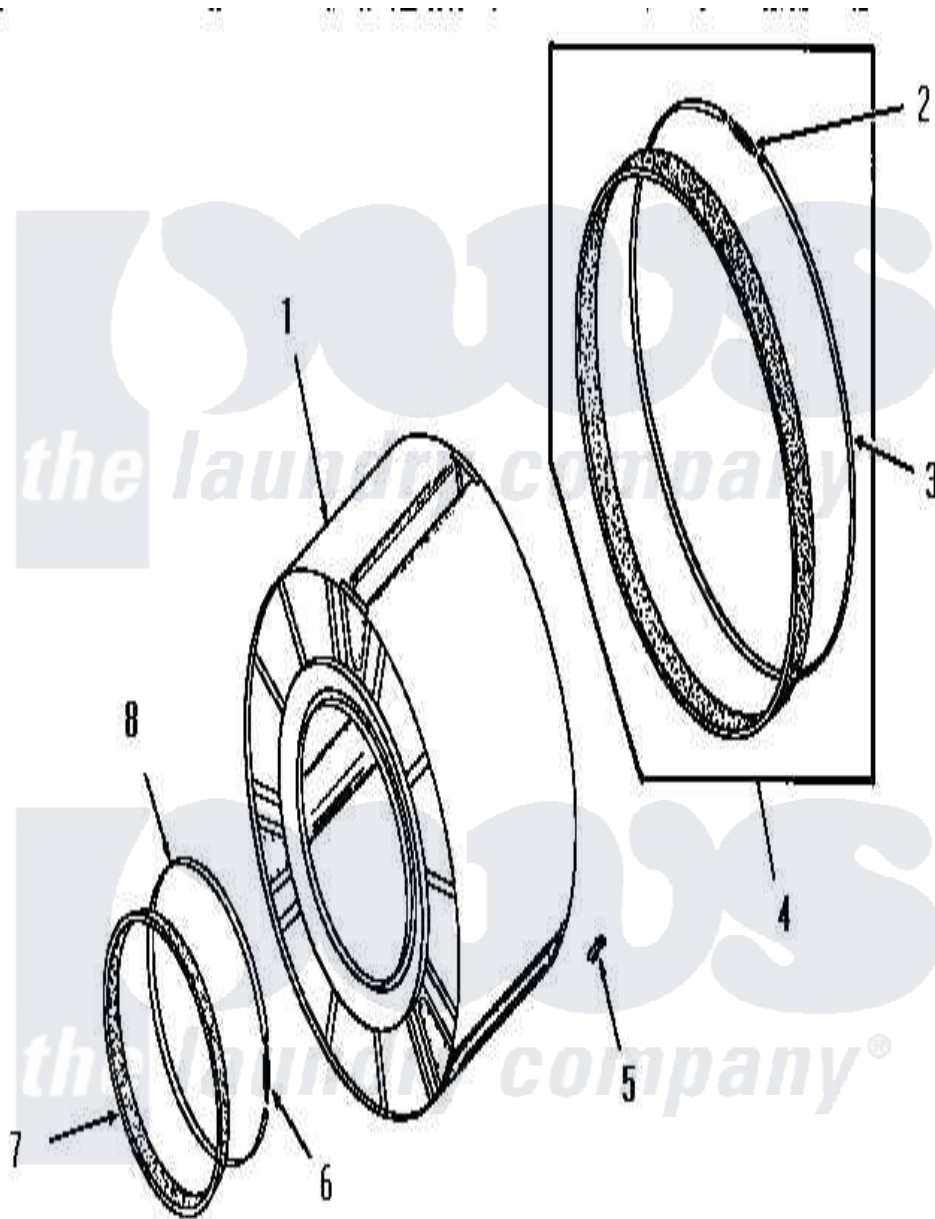

Amana FG6040 02 - CLOTHES DRUM

Amana Residential Amana FG6040 Dryer Parts Parts Diagram 02 - CLOTHES DRUM
 Click on the part number to view part

Item	Original Part Number	Replaced By	Status	Part Description
1	53135			Assembly, Drum
2	52310			Spring
3	50781			Strap, Seal
4	51883A			Assembly, Seal
5	51201		Not Available	CLIP
6	50168			Spring
7	51881			Seal, Front
8	50169			Strap, Retainer