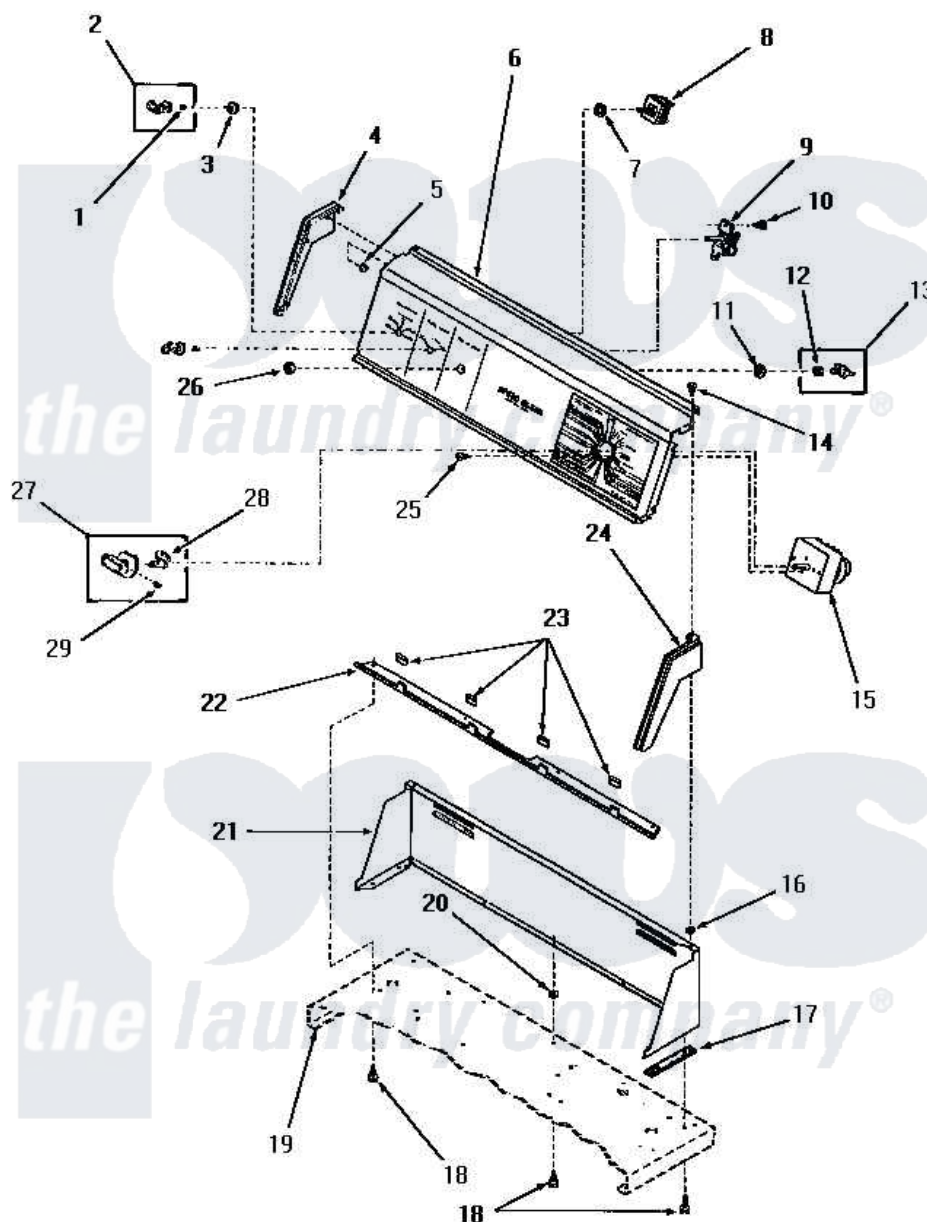

Amana FG6040 03 - CONTROL PANEL, CONTROL HOOD AND CONTROLS

Amana Residential Amana FG6040 Dryer Parts Parts Diagram 03 - CONTROL PANEL, CONTROL HOOD AND CONTROLS

[Click on the part number to view part](#)

Item	Original Part Number	Replaced By	Status	Part Description
1	23392		Not Available	CLIP FOR 26816 KNOB
2	26816			Assembly, Knob-Switch
3	24205			Nut, Knurled 3/8-24
4	25124		Not Available	CONTROL HOOD END, LEFT
5	25126	5303284616		Clip
6	55883		Not Available	PANEL,CONTROL
7	91176			Lockwasher, 3/8 Intshkp
8	52623	58032		Switch
9	53516		Not Available	BUZZER
10	23962	W10116760		Screw
11	25820		Not Available	LOCKWASHER,1/2 INT SHK
12	52947			Nut, Hex 15/32-32
13	55882	55882P		Assembly- Switch
14	25232		Not Available	SCREW,8AB-18X7/8 OVAL
15	53466		Not Available	TIMER

16	24522		Nut, Speed-8ab-18 C1995
17	23028	Not Available	GASKET,CONTROL BOX END
18	55985	W10116760	Screw
19	Y00000000	Not Available	SEE NOTE CABINET TOP
20	23425	Not Available	WASHER,7/32IDX7/16ODX.
21	55906A	Not Available	CONTROL HOOD, AVOCADO
"	55906H	Not Available	CONTROL HOOD, HARVEST GOLD
"	55906W	Not Available	CONTROL HOOD, WHITE
22	52912	Not Available	PANEL SUPPORT BRACKET
23	24859	Not Available	SLEEVE,SUPPORT ANGLE
24	25123	Not Available	CONTROL HOOD END, RIGHT
25	70212		Screw, 8-32 X 5/32 RD H
26	52947		Nut, Hex 15/32-32
27	55900	Not Available	TIMER KNOB ASSEMBLY
28	24283		Indicator, Timer Knob
29	20310	Not Available	SCREW,8-32 X 1/4 HEX S