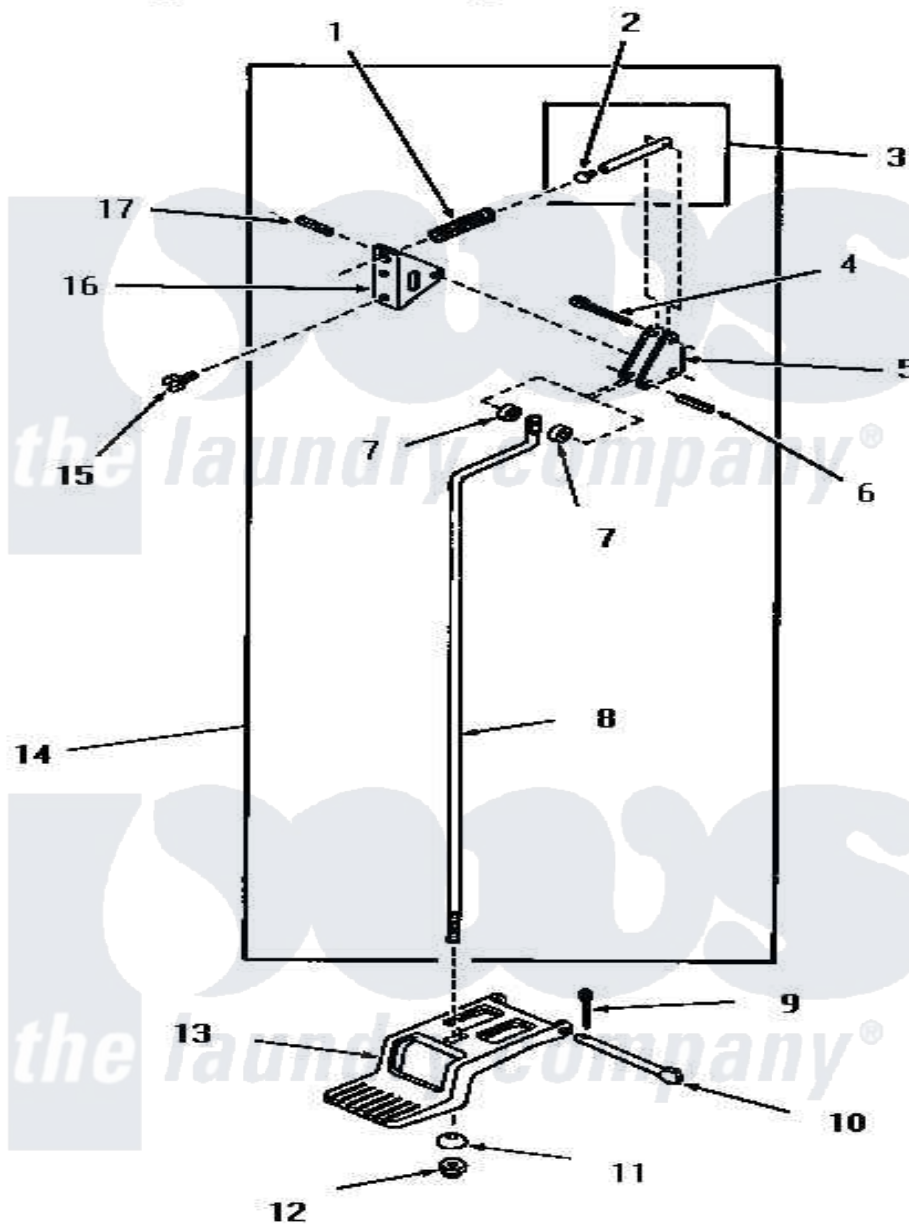

Amana FG6040 04 - DOOR RELEASE

Amana Residential Amana FG6040 Dryer Parts Diagram 04 - DOOR RELEASE
 Click on the part number to view part

Item	Original Part Number	Replaced By	Status	Part Description
1	51065		Not Available	DOOR RELEASE SPRING
2	51786		Not Available	PLUG
3	51841		Not Available	DOOR RELEASE PIN ASSEMBLY
4	02578			Pin, Cotter
5	51041		Not Available	DOOR RELEASE LEVER
6	51161		Not Available	PIN,ROLL 1/8 X 3/4
7	51121			Door Release Spacer
8	51837		Not Available	DOOR RELEASE ROD
9	02578			Pin, Cotter
10	51045		Not Available	PEDAL HINGE PIN
11	51046		Not Available	NYLON WASHER
12	51271		Not Available	NUT
13	51802			Pedal, Foot
14	51844		Not Available	DOOR RELEASE ASSEMBLY
15	51246		Not Available	SCREW
16	51052		Not Available	DOOR RELEASE BRACKET