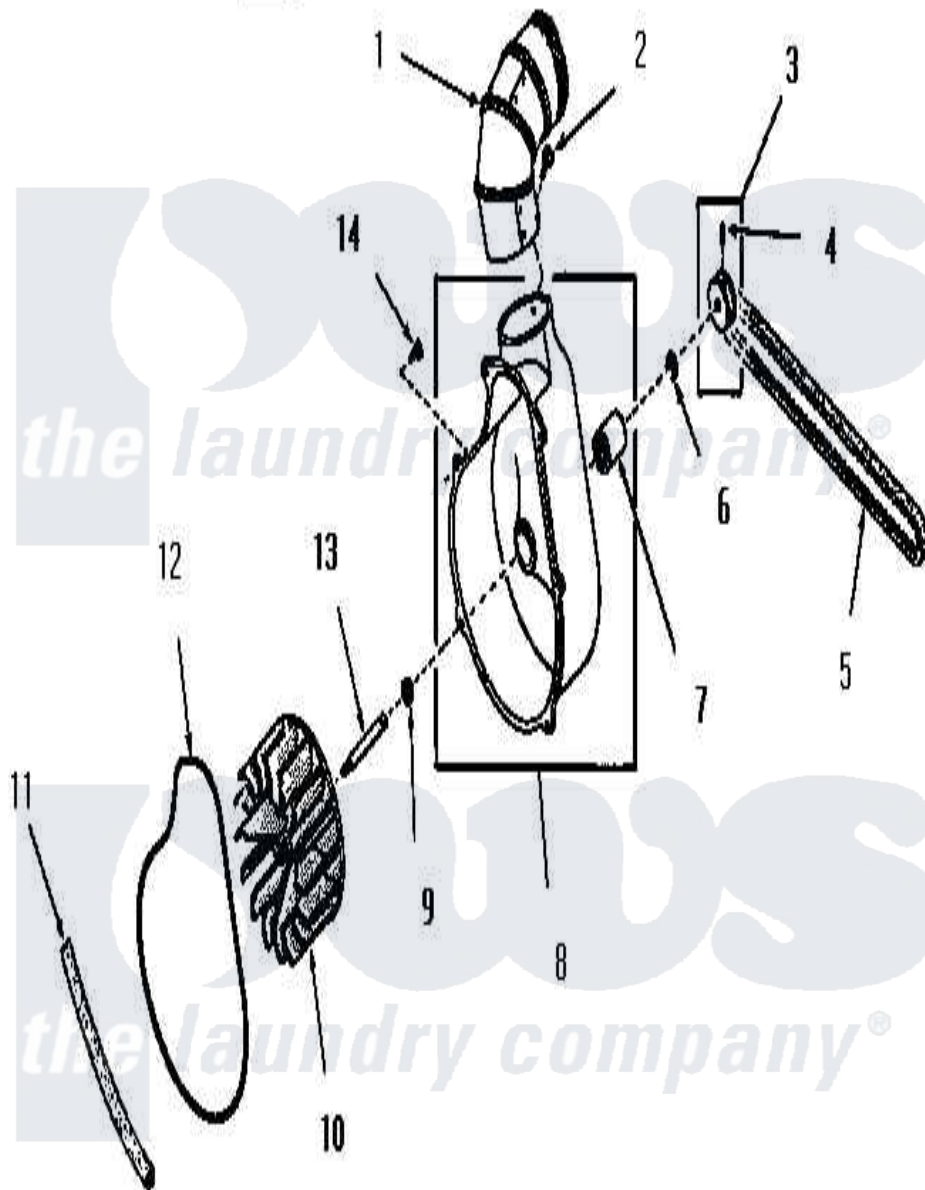

Amana FG6040 05 - EXHAUST FAN

Amana [Residential Amana FG6040 Dryer Parts](#) Parts Diagram 05 - EXHAUST FAN
 Click on the part number to view part

Item	Original Part Number	Replaced By	Status	Part Description
1	Y0052707	31986601B		Switch, Rocker
2	23222	3177991		Screw
3	53521		Not Available	ASSY,PULLEY
4	02771			Screw, 1/4-20 x 3/8 Hex S
5	51994			Belt
6	52549			Washer, 501 ID X3/4 Odx
7	51991		Not Available	BEARING
8	51946		Not Available	HOUSING,BLOWER
9	52549			Washer, 501 ID X3/4 Odx
10	90585		Not Available	IMPELLER
11	51790			Seal
12	51791			Gasket, Housing
13	53519		Not Available	EXHAUST FAN SHAFT
14	51784		Not Available	SCREW,10B-16 X 1/2 HEX