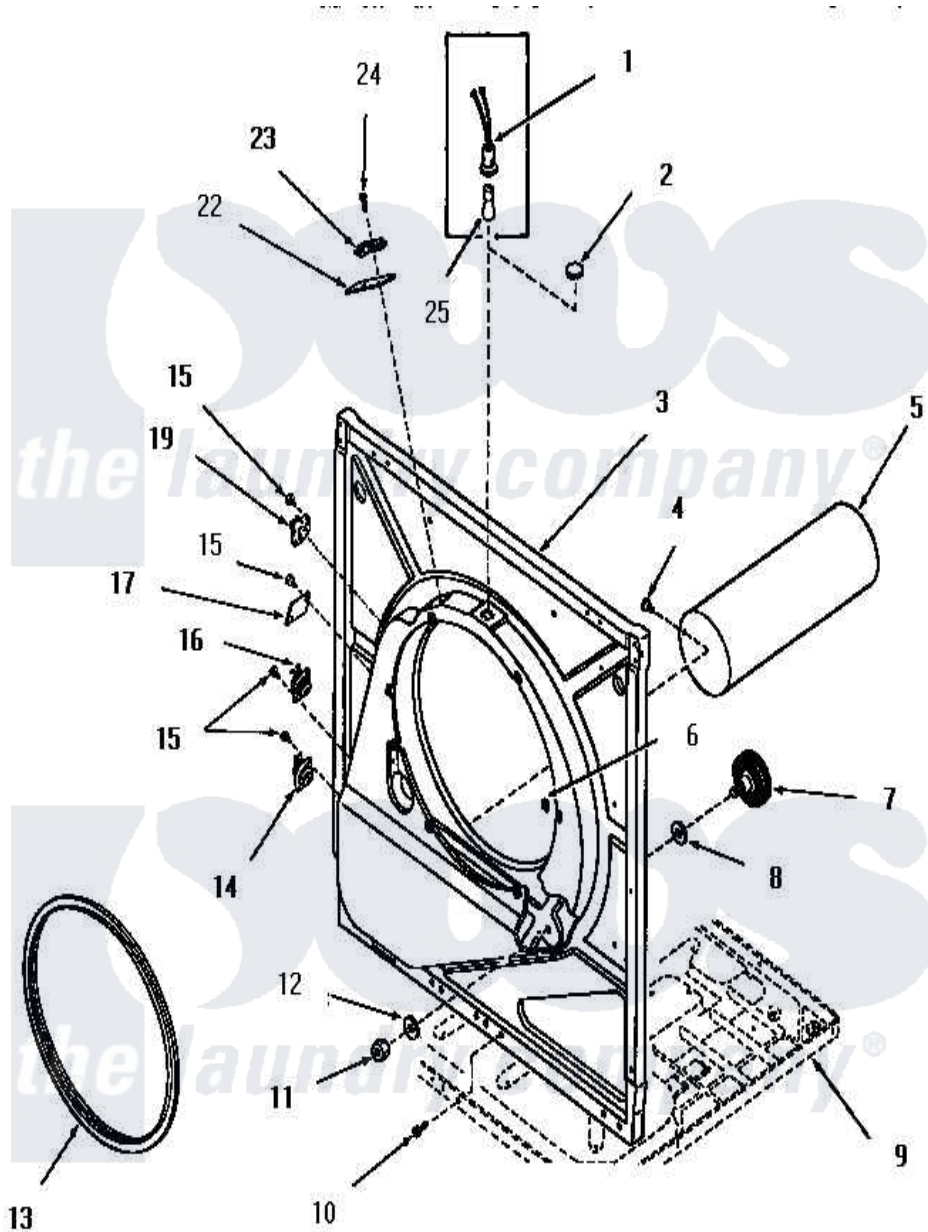

# Amana FG6040 06 - FRONT FRAME AND AIR SHROUD

Amana Residential Amana FG6040 Dryer Parts Parts Diagram 06 - FRONT FRAME AND AIR SHROUD  
 Click on the part number to view part

Item	Original Part Number	Replaced By	Status	Part Description
1	Y0054609	<a href="#">M0270519</a>		Washer
2	54610		Not Available	PLUG BUTTON
3	51850		Not Available	FRONT FRAME AND AIR SHROUD
4	52150	<a href="#">489464</a>		Screw
5	51821		Not Available	EXHAUST DUCT
6	52865		Not Available	SPEED NUT
7	53555	<a href="#">56285</a>		Roller Cylinder
8	<a href="#">52123</a>			Washer
9	Y00000000		Not Available	SEE NOTE FRAME BASE
10	25723	<a href="#">27001200</a>		Screw
11	52124		Not Available	NUT
12	<a href="#">52122</a>			Washer
13	51798		Not Available	GASKET
14	<a href="#">54736</a>			Thermostat
15	23222	<a href="#">3177991</a>		Screw
16	<a href="#">54737</a>			Thermostat

17	52550	Not Available	COVER PLATE
19	<a href="#">53708</a>		Thermostat
22	<a href="#">52112</a>		Insulation
23	Y51143	Not Available	SWITCH
24	<a href="#">51783</a>		Screw, 6b-20 X 7/8 HeX
25	Y54608	<a href="#">31001575</a>	Bulb, Cylinder Light