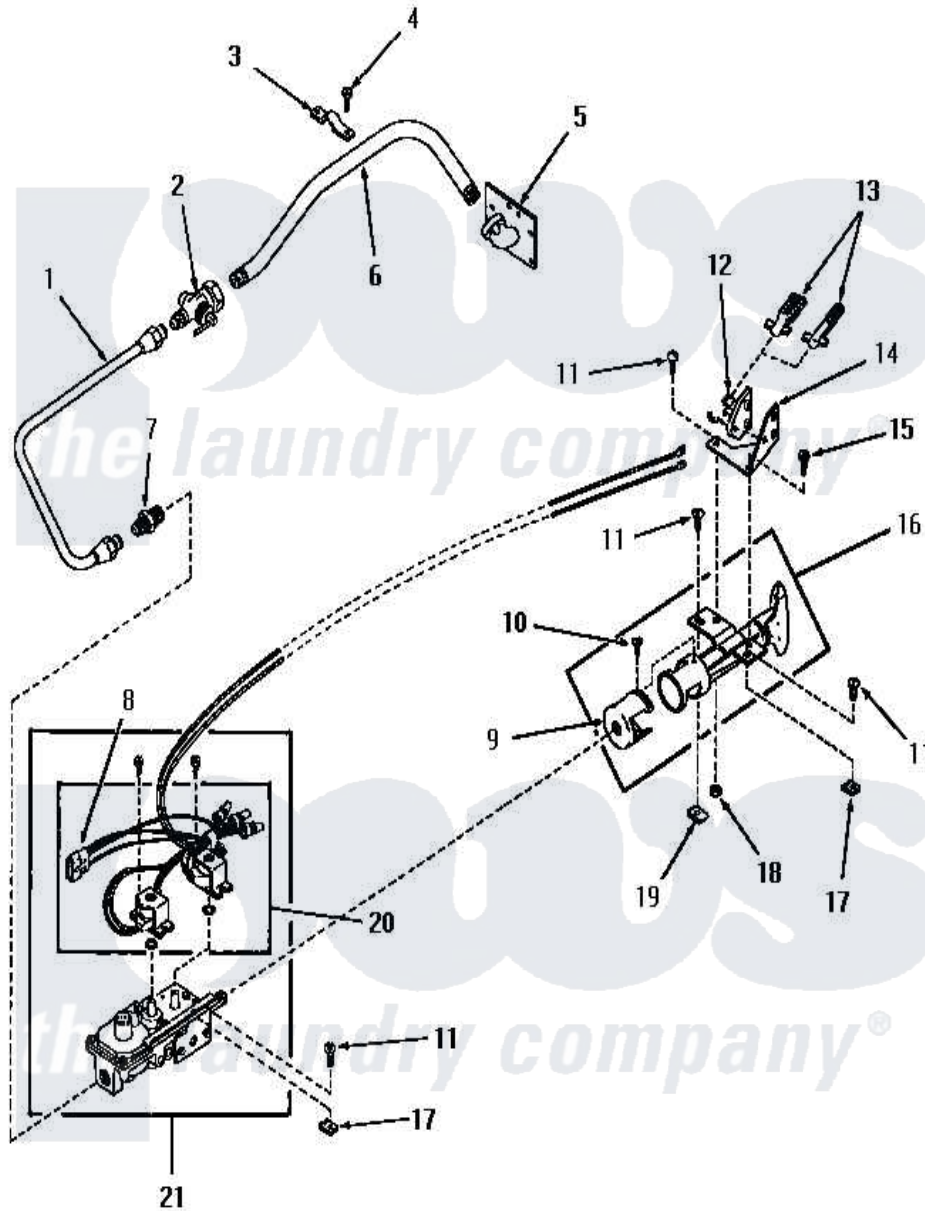

Amana FG6040 07 - GLOW BAR IGNITION BURNER

Amana [Residential Amana FG6040 Dryer Parts](#) Parts Diagram 07 - GLOW BAR IGNITION BURNER
 Click on the part number to view part

Item	Original Part Number	Replaced By	Status	Part Description
1	54407		Not Available	ASSY,INLET GAS TUBE
2	Y51058		Not Available	VALVE
3	51828		Not Available	GAS PIPE CLAMP
4	25723	27001200		Screw
5	51842		Not Available	PIPE SUPPORT
6	51775		Not Available	INLET GAS PIPE
7	54408			Connector, Male
8	55452		Not Available	PLUG
9	53007	53-007		Receptacle
10	53006	53-006		Receptacle
11	20267			Screw, 10-24 X 3/8 Round
12	55435		Not Available	BRACKET,IGNITER
13	55438	4392003		Ignitor
14	55434		Not Available	BRACKET
15	51784		Not Available	SCREW,10B-16 X 1/2 HEX
16	53011		Not Available	TUBE,BURNER

17	21747		Nut, Speed
18	03673	Not Available	NUT
19	20249	36020	Nut-10-24
20	55971A	Not Available	COIL,BURNER
21	55971	Not Available	VALVE,GAS
NI	53255		Assembly, Conversion Kit
"	53408	Not Available	LABEL,CHANGE-OVER
"	56327	Not Available	STICKER
"	56326	Not Available	ASSY,CONVERSION KIT
"	53556	Not Available	STICKER,CONVERSION
"	51211		Orifice, LP No.55 Drill
"	53952		Screw, Vent
"	53390		Plug, Block-Open
"	55753	Not Available	VALVE CONVERTED STICKER
"	50326		Orifice, NG
"	52894	Not Available	STICKER
"	52893		Sticker