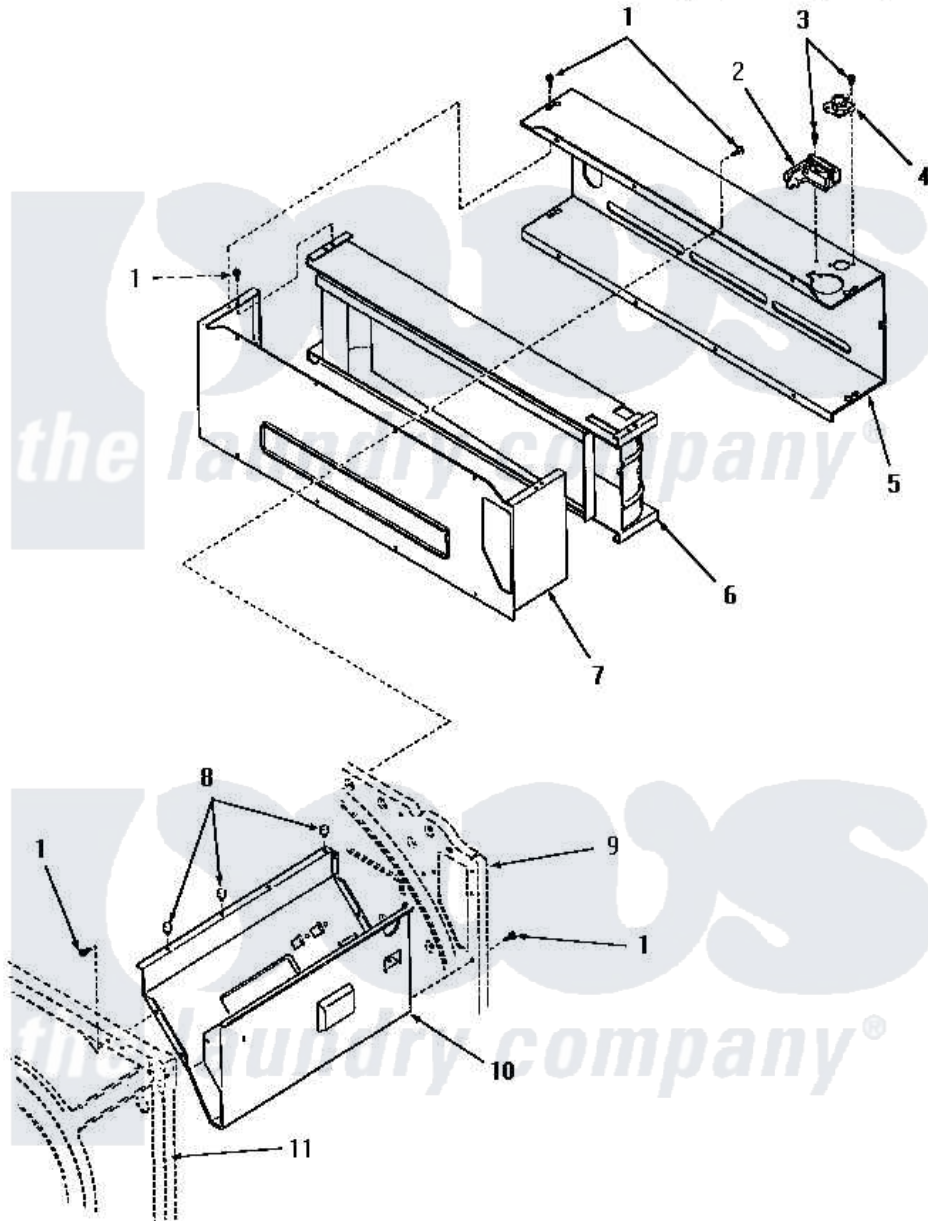

Amana FG6040 09 - HEATER BOX

Amana [Residential Amana FG6040 Dryer Parts](#) Parts Diagram 09 - HEATER BOX
 Click on the part number to view part

Item	Original Part Number	Replaced By	Status	Part Description
1	25723	27001200		Screw
2	55428		Not Available	SENSOR
3	23222	3177991		Screw
4	Y55742		Not Available	THERMOSTAT
5	0055427		Not Available	USE B5716202
6	55426		Not Available	ASSY,HEATER BOX LINER
7	Y0051866		Not Available	SUB 58627CG, OVEN BOTTOM
8	52552		Not Available	BUMPER, OVEN DOOR
9	Y00000000		Not Available	SEE NOTE REAR FRAME
10	Y52584		Not Available	BURNER SHIELD
11	Y00000000		Not Available	SEE NOTE FRONT FRAME AND AIR SHROUD