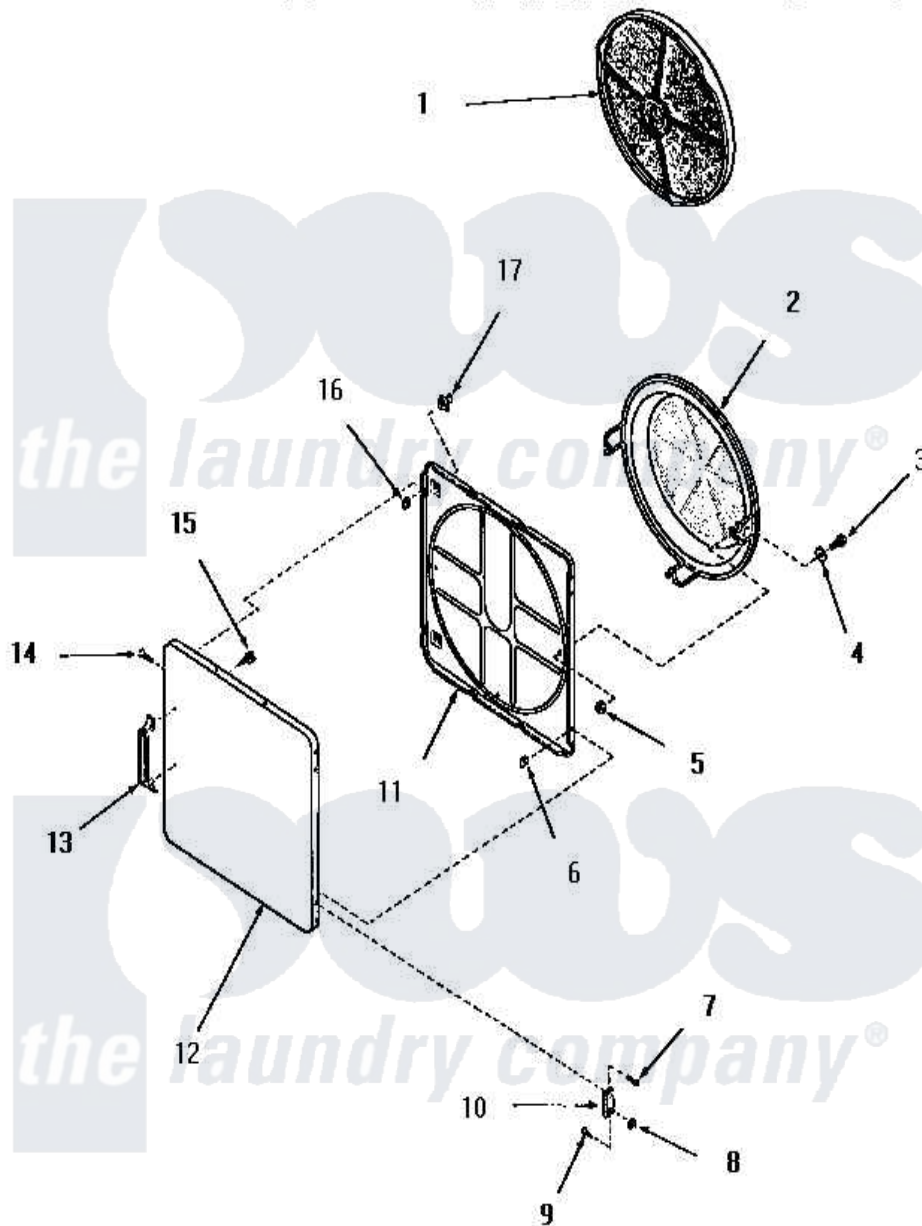

Amana FG6040 10 - LOADING DOOR

Amana Residential Amana FG6040 Dryer Parts Parts Diagram 10 - LOADING DOOR
 Click on the part number to view part

Item	Original Part Number	Replaced By	Status	Part Description
1	53002		Not Available	NO LONGER AVAILABLE
2	54731	54-731		Bake Element
3	02422			Screw, 1/4-20 X 1/2 HeX
4	Q6275		Not Available	WASHER
5	52566	27001225		Nut, Jam Mid Lock 1/4-20
6	52865		Not Available	SPEED NUT
7	52864	500226		Screw, 8b-16 x 5/8 Tap
8	51236	488130		Nut
9	22649			Screw, 8-32 X 13/32 FI
10	70014			Hinge
11	54665	54-665		Bake Element
12	55902W		Not Available	OUTER DOOR PANEL, WHITE
"	55902C		Not Available	OUTER DOOR PANEL, COPPERTONE
"	55902A		Not Available	DOOR, UNSHADED
"	55902H		Not Available	DOOR, UNSHADED

13	54068	61925	Pull Door Commercial Black
14	52864	500226	Screw, 8b-16 x 5/8 Tap
15	52150	489464	Screw
16	52865		Not Available SPEED NUT
17	54661	LA-1003	Door Catch Kit