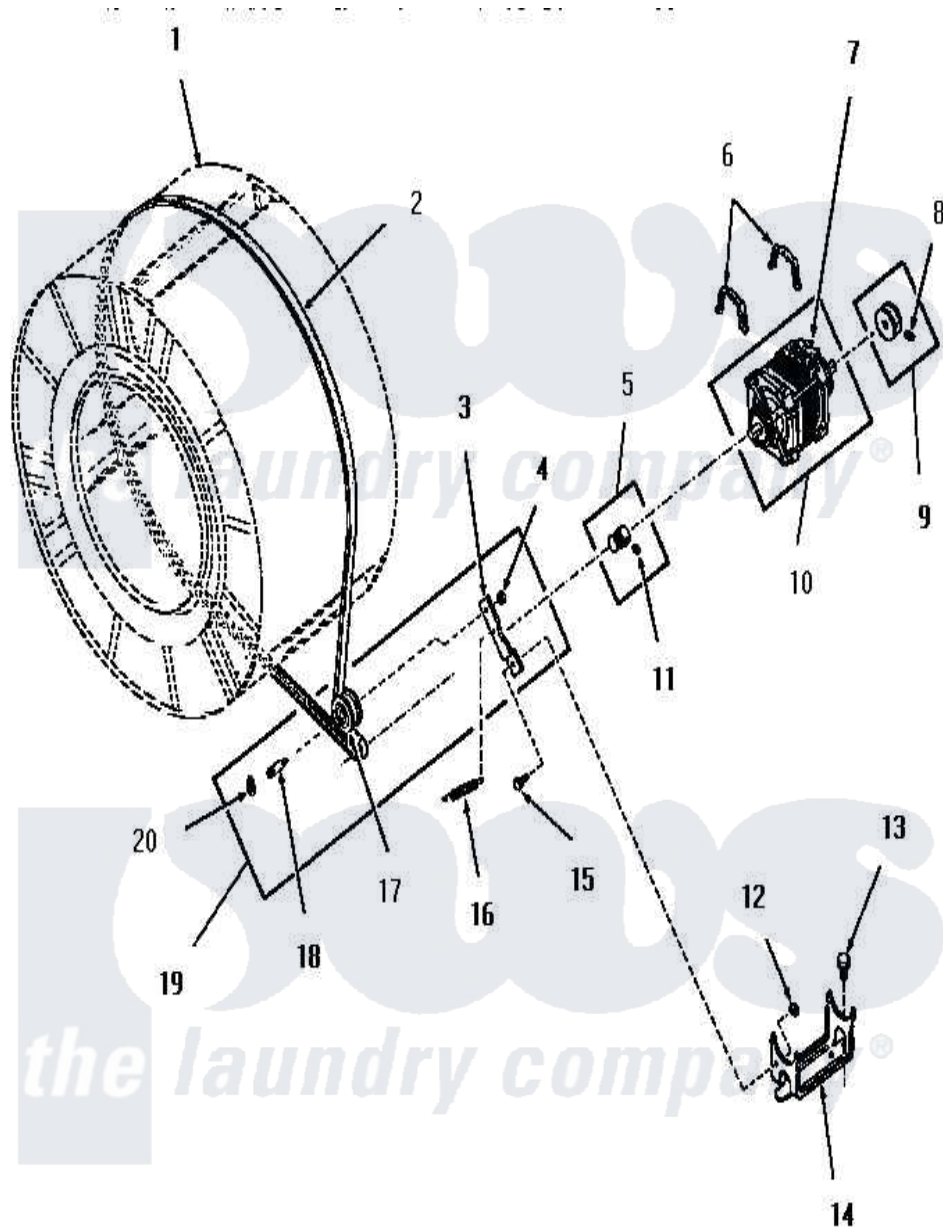

Amana FG6040 11 - MOTOR, IDLER AND BELT

Amana Residential Amana FG6040 Dryer Parts Parts Diagram 11 - MOTOR, IDLER AND BELT
 Click on the part number to view part

Item	Original Part Number	Replaced By	Status	Part Description
1	Y00000000		Not Available	SEE NOTE CLOTHES DRUM
2	52556			Belt
3	54410		Not Available	LEVER,IDLER
4	52566	27001225		Nut, Jam Mid Lock 1/4-20
5	52593		Not Available	ASSY,MOTOR PULLEY
6	51789	660658		Clamp, Motor Mounting 343481 685441
7	53249		Not Available	SWITCH
"	Y00000000		Not Available	SEE NOTE MOTOR SWITCH, WESTINGHOUSE -- (NOT REPLACEABLE)
"	53226		Not Available	SWITCH,MOTOR
8	02771			Screw, 1/4-20 x 3/8 Hex S
9	53522			Pulley, Motor
10	52697		Not Available	MOTOR
11	52906		Not Available	SETSCREW
12	52566	27001225		Nut, Jam Mid Lock 1/4-20

13	23928	Not Available	CAP SCREW AND LOCKWASHER
14	51824	Not Available	MOUNT,MOTOR
15	52567		Bolt, Shoulder
16	52323		Spring
17	Y54414		Assembly, Wheel And Bearing
18	54411	Not Available	SHAFT,IDLER LEVER
19	54415	Not Available	LEVER,IDLER
20	23748		Ring, Retaining