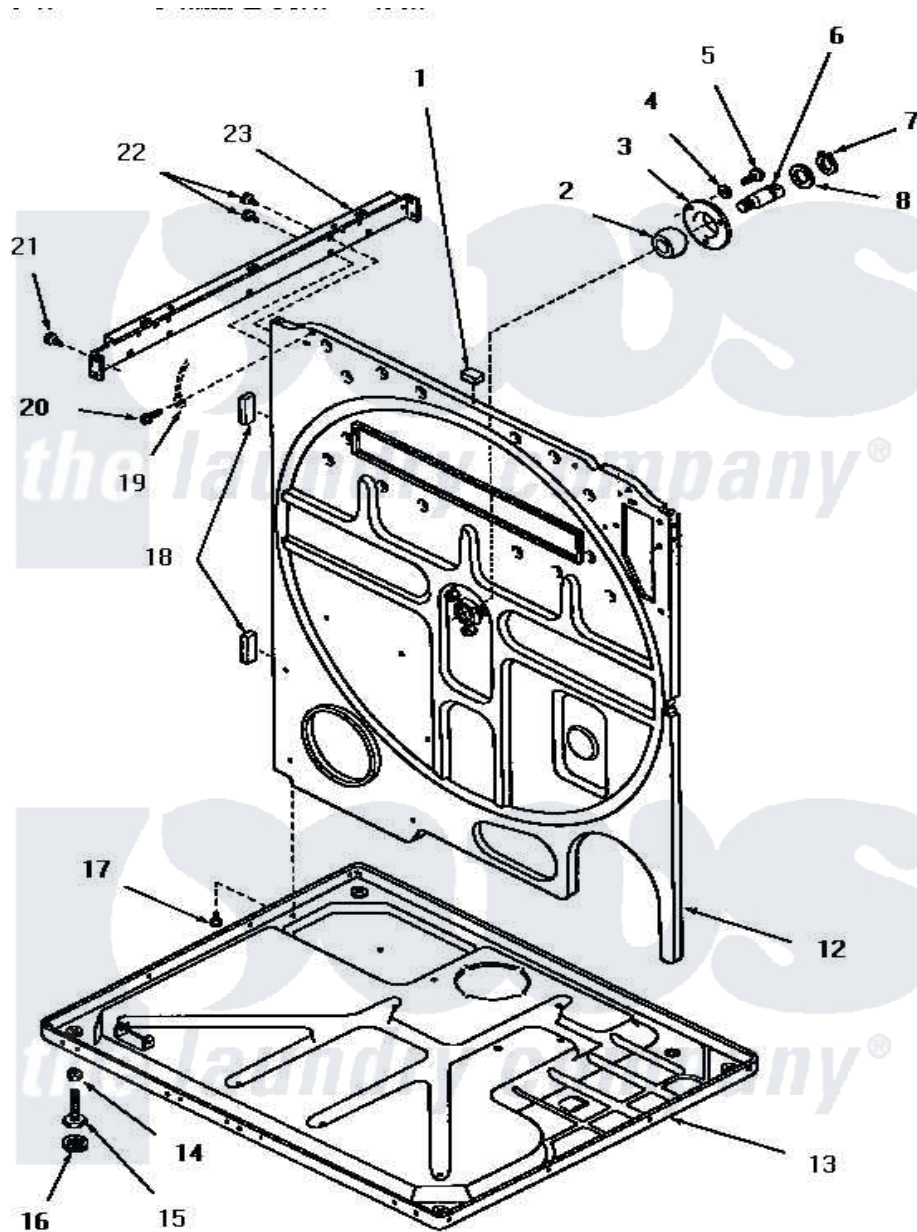

Amana FG6040 13 - REAR FRAME AND FRAME BASE

Amana Residential Amana FG6040 Dryer Parts Parts Diagram 13 - REAR FRAME AND FRAME BASE
 Click on the part number to view part

Item	Original Part Number	Replaced By	Status	Part Description
1	Y0054053	Y0301205		ELement- L
2	Y52079			Bearing, Drum Shaft
3	51826		Not Available	COVER,BEARING
4	03189			LoCkwasher, 1/4 Std-C P
5	53589	8204624		Bolt
6	53132		Not Available	SHAFT,DRUM
7	70061			Ring, Retaining
8	Y52564			Washer
12	52574		Not Available	FRAME,REAR
13	Y52572		Not Available	FRAME BASE
14	52794	62739		Nut, Lock
15	Y52696	Y305086		Adjustable Leg And Nut
16	70282	Y314137		Foot, Rubber
17	25723	27001200		Screw
18	20354		Not Available	BUMPER PAD
19	Y00000000		Not Available	SEE NOTE GROUND WIRE, GREEN

20	51784		Not Available	SCREW, 10B-16 X 1/2 HEX
21	25723	27001200		Screw
22	51780	3390631		Screw, 10-16 X 3/8
23	51818		Not Available	SUPPORT CHANNEL, RIGHT OR LEFT