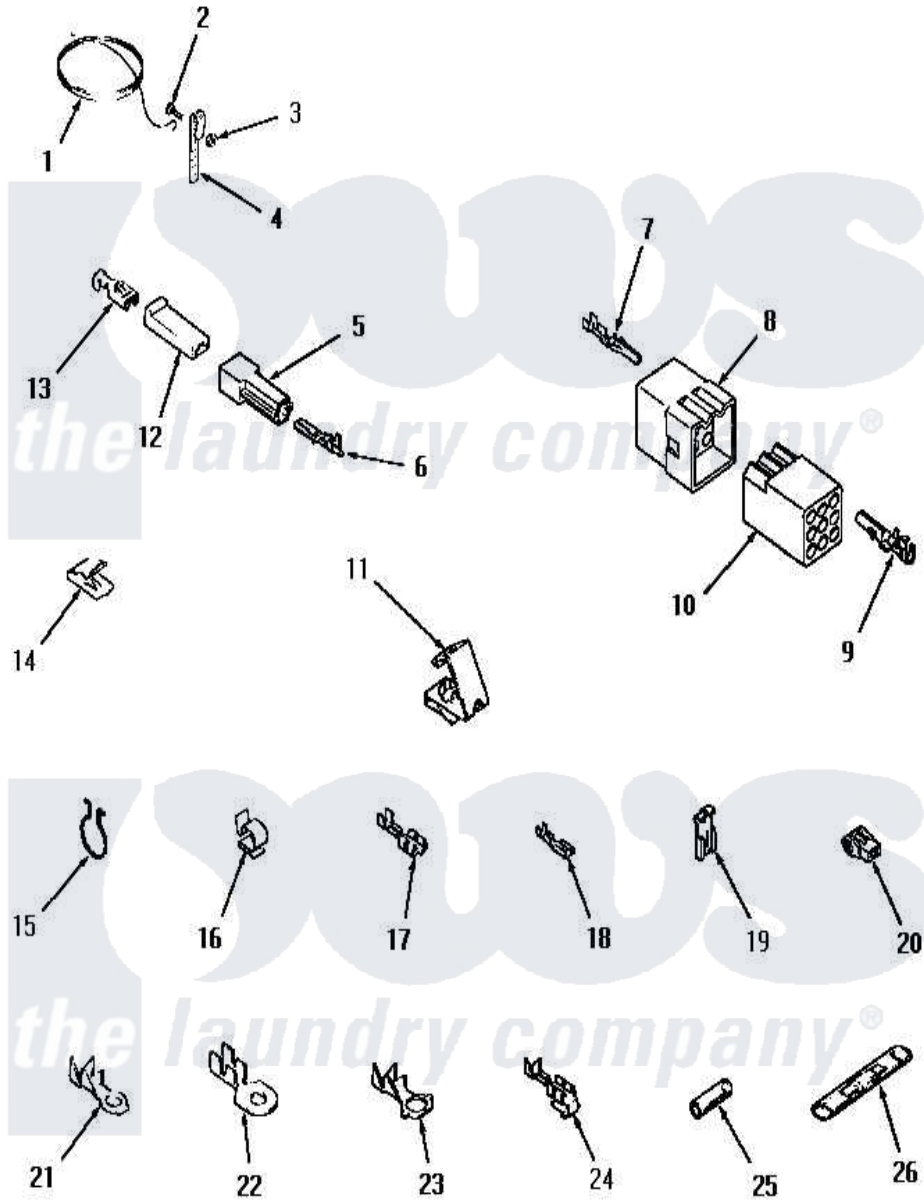

# Amana FG6040 14 - WIRE AND TERMINALS

Amana [Residential Amana FG6040 Dryer Parts](#) Parts Diagram 14 - WIRE AND TERMINALS  
 Click on the part number to view part

Item	Original Part Number	Replaced By	Status	Part Description
1	Y21429		Not Available	GROUND WIRE
2	21431		Not Available	ROUND HEAD SCREW
3	Y20276		Not Available	NUT
4	21430		Not Available	STRAP, GROUND
5	90788		Not Available	HOUSING, TAB
6	<a href="#">00133</a>			Terminal, Tab-1/4 Male
7	<a href="#">Y00116</a>			Terminal, Pin-Male
8	<a href="#">23033</a>			Plug, 9 Circuit
9	Y00117	<a href="#">5011-XX</a>		093 Female Socket
10	<a href="#">26163</a>			Receptacle, 9 Circuit
11	00158		Not Available	GROUND CLIP
12	<a href="#">90789</a>			Connector
13	<a href="#">Y00115</a>			Lock In Spade Terminal (18 Gaug (1/4 Inch-(1) 18 Gauge Wire)
14	<a href="#">20309</a>			Cable Clip
15	<a href="#">51291</a>			Clip, Wire

16	<a href="#">21036</a>		Clip, Cable
17	Y00119	Not Available	SPADE TERMINAL(18 GAUGE) (1/4 INCH-(1) 18 GAUGE WIRE)
18	<a href="#">00112</a>		Terminal, Spade-3/16 Fe
19	<a href="#">Y00120</a>		Terminal, Flag-1/4 Fema
20	70210	Not Available	INSULATOR,BLUE
21	<a href="#">00110</a>		No. 10 18 Gauge Wire
22	<a href="#">Y00111</a>		Ring Terminal No.10 No.10 18 Gauge Wires Or
23	Y00113	Not Available	TERMINAL,RING-1/4 STUD
24	<a href="#">Y00114</a>		Spade Terminal
25	Y21365	<a href="#">503670</a>	Sleeve Insulator
26	21091	Not Available	CONNECTOR TWO 1/4 INCH MALE
NI	20680	Not Available	18 GAUGE WIRE
"	20679	Not Available	WIRE, 12 GAUGE