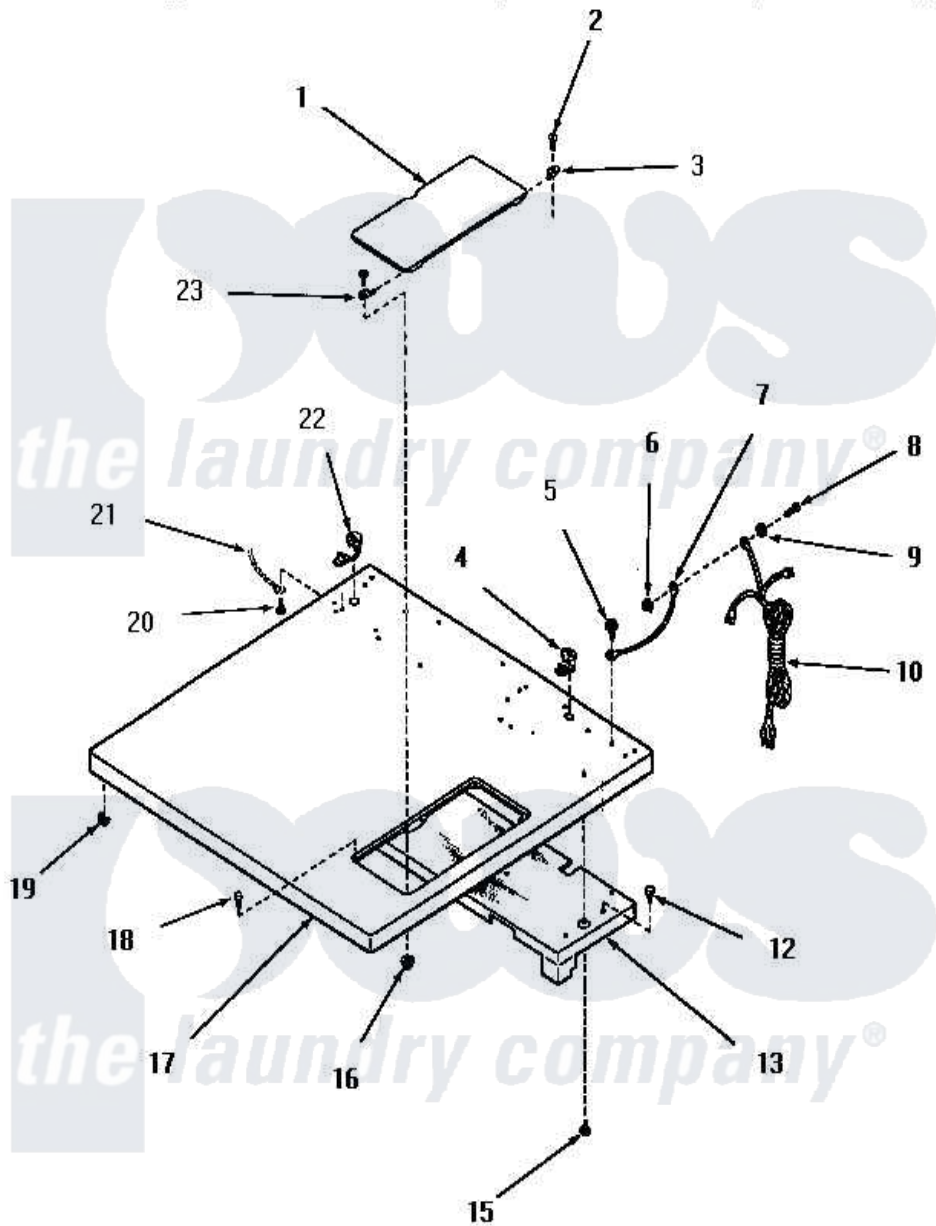

# Amana FG6041 01 - CABINET TOP

Amana [Residential Amana FG6041 Dryer Parts](#) Parts Diagram 01 - CABINET TOP  
 Click on the part number to view part

Item	Original Part Number	Replaced By	Status	Part Description
1	55868W		Not Available	ACCESS DOOR, WHITE
"	55868H		Not Available	ACCESS DOOR, HARVEST GOLD
"	55868C		Not Available	ACCESS DOOR, COPPERTONE
"	55868A		Not Available	ACCESS DOOR, AVOCADO
2	03630		Not Available	SCREW,6-32 X 3/8 ROUND
3	<a href="#">51351</a>			Hinge, Rear
4	21903	<a href="#">211881</a>		Grommet, Cord Part Not Used- Gas Models Only
5	<a href="#">51924</a>			Screw, 10-24 X 1/2 HeX
6	23951	<a href="#">M0282009</a>		Nut
7	54300		Not Available	GROUND WIRE, GREEN
8	<a href="#">20267</a>			Screw, 10-24 X 3/8 Round
9	<a href="#">03815</a>			Lockwasher, No.10 Ext Shk
10	51508		Not Available	POWER CORD
12	51355	<a href="#">51-355</a>		5500w/240v, 13-23/32, Low Watt

13	52614	Not Available	TOP BAFFLE ASSEMBLY
15	55985	<a href="#">W10116760</a>	Screw
16	<a href="#">22678</a>		Nut, Nylon
17	55867W	Not Available	CABINET TOP, WHITE
"	55867A	Not Available	CABINET TOP, AVOCADO
"	55867C	Not Available	CABINET TOP, COPPERTONE
"	55867H	Not Available	CABINET TOP, HARVEST GOLD
18	<a href="#">53445</a>		Bumper
19	23007	Not Available	CAGED NUT
20	<a href="#">51924</a>		Screw, 10-24 X 1/2 HeX
21	Y00000000	Not Available	SEE NOTE GROUND WIRE, GREEN
22	<a href="#">52113</a>		Relief, Strain
23	<a href="#">51350</a>		Hinge, Front