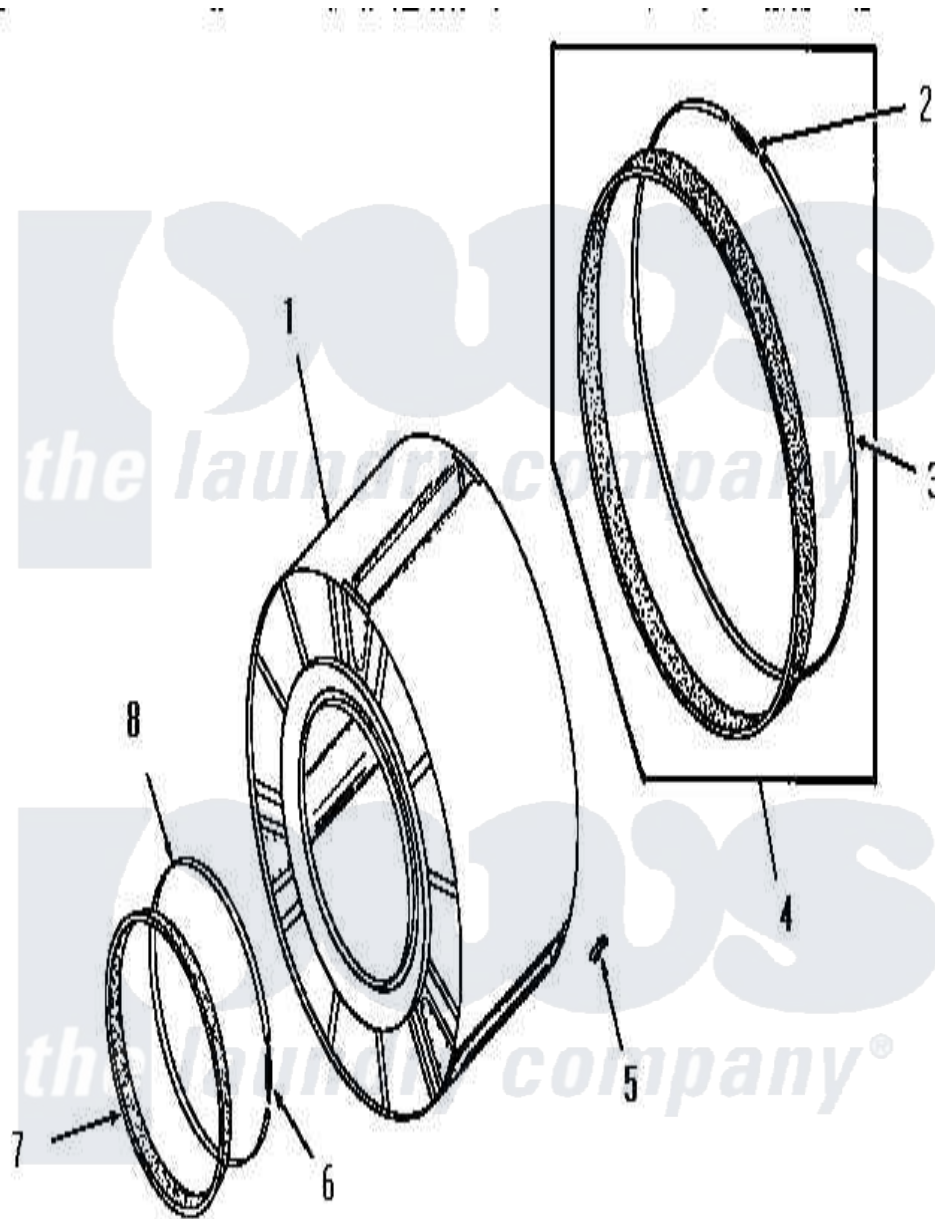

# Amana FG6041 02 - CLOTHES DRUM

Amana Residential Amana FG6041 Dryer Parts Parts Diagram 02 - CLOTHES DRUM  
 Click on the part number to view part

Item	Original Part Number	Replaced By	Status	Part Description
1	53137	<a href="#">53137ENG</a>		50/50 Solder
2	<a href="#">52310</a>			Spring
3	<a href="#">50781</a>			Strap, Seal
4	<a href="#">51883A</a>			Assembly, Seal
5	51201		Not Available	CLIP
6	<a href="#">50168</a>			Spring
7	<a href="#">51881</a>			Seal, Front
8	<a href="#">50169</a>			Strap, Retainer