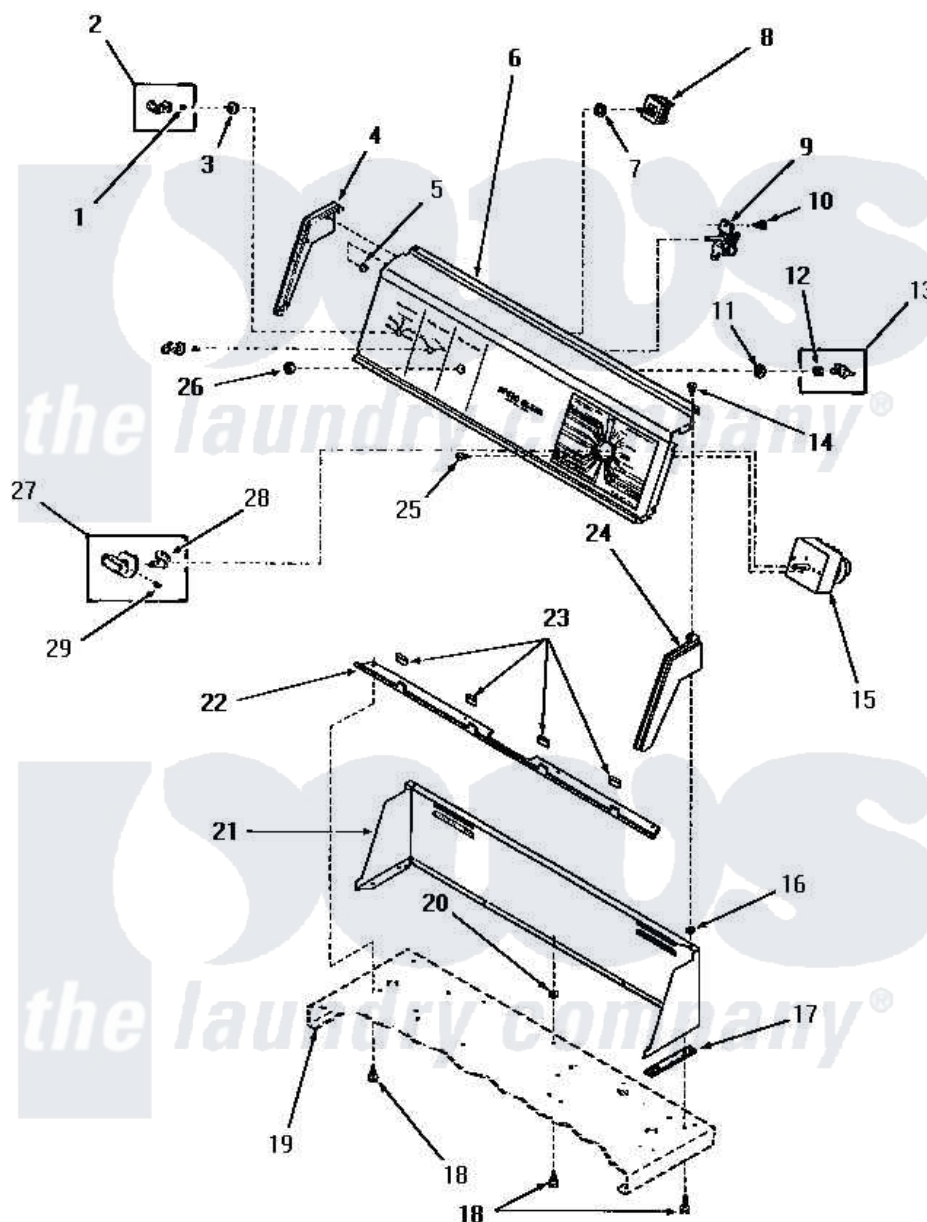

# Amana FG6041 03 - CONTROL PANEL, CONTROL HOOD AND CONTROLS

Amana Residential Amana FG6041 Dryer Parts Parts Diagram 03 - CONTROL PANEL, CONTROL HOOD AND CONTROLS

[Click on the part number to view part](#)

Item	Original Part Number	Replaced By	Status	Part Description
1	23392		Not Available	CLIP FOR 26816 KNOB
2	<a href="#">26816</a>			Assembly, Knob-Switch
3	<a href="#">24205</a>			Nut, Knurled 3/8-24
4	25124		Not Available	CONTROL HOOD END, LEFT
5	25126	<a href="#">5303284616</a>		Clip
6	55883		Not Available	PANEL,CONTROL
7	<a href="#">91176</a>			Lockwasher, 3/8 Intshkp
8	52623	<a href="#">58032</a>		Switch
9	53516		Not Available	BUZZER
10	23962	<a href="#">W10116760</a>		Screw
11	25820		Not Available	LOCKWASHER,1/2 INT SHK
12	<a href="#">52947</a>			Nut, Hex 15/32-32
13	55882	<a href="#">55882P</a>		Assembly- Switch
14	25232		Not Available	SCREW,8AB-18X7/8 OVAL
15	53466		Not Available	TIMER

16	<a href="#">24522</a>		Nut, Speed-8ab-18 C1995
17	23028	Not Available	GASKET,CONTROL BOX END
18	55985	<a href="#">W10116760</a>	Screw
19	Y00000000	Not Available	SEE NOTE CABINET TOP
20	23425	Not Available	WASHER,7/32IDX7/16ODX.
21	55906A	Not Available	CONTROL HOOD, AVOCADO
"	55906H	Not Available	CONTROL HOOD, HARVEST GOLD
"	55906W	Not Available	CONTROL HOOD, WHITE
22	52912	Not Available	PANEL SUPPORT BRACKET
23	24859	Not Available	SLEEVE,SUPPORT ANGLE
24	25123	Not Available	CONTROL HOOD END, RIGHT
25	<a href="#">70212</a>		Screw, 8-32 X 5/32 RD H
26	<a href="#">52947</a>		Nut, Hex 15/32-32
27	55900	Not Available	TIMER KNOB ASSEMBLY
28	<a href="#">24283</a>		Indicator, Timer Knob
29	20310	Not Available	SCREW,8-32 X 1/4 HEX S