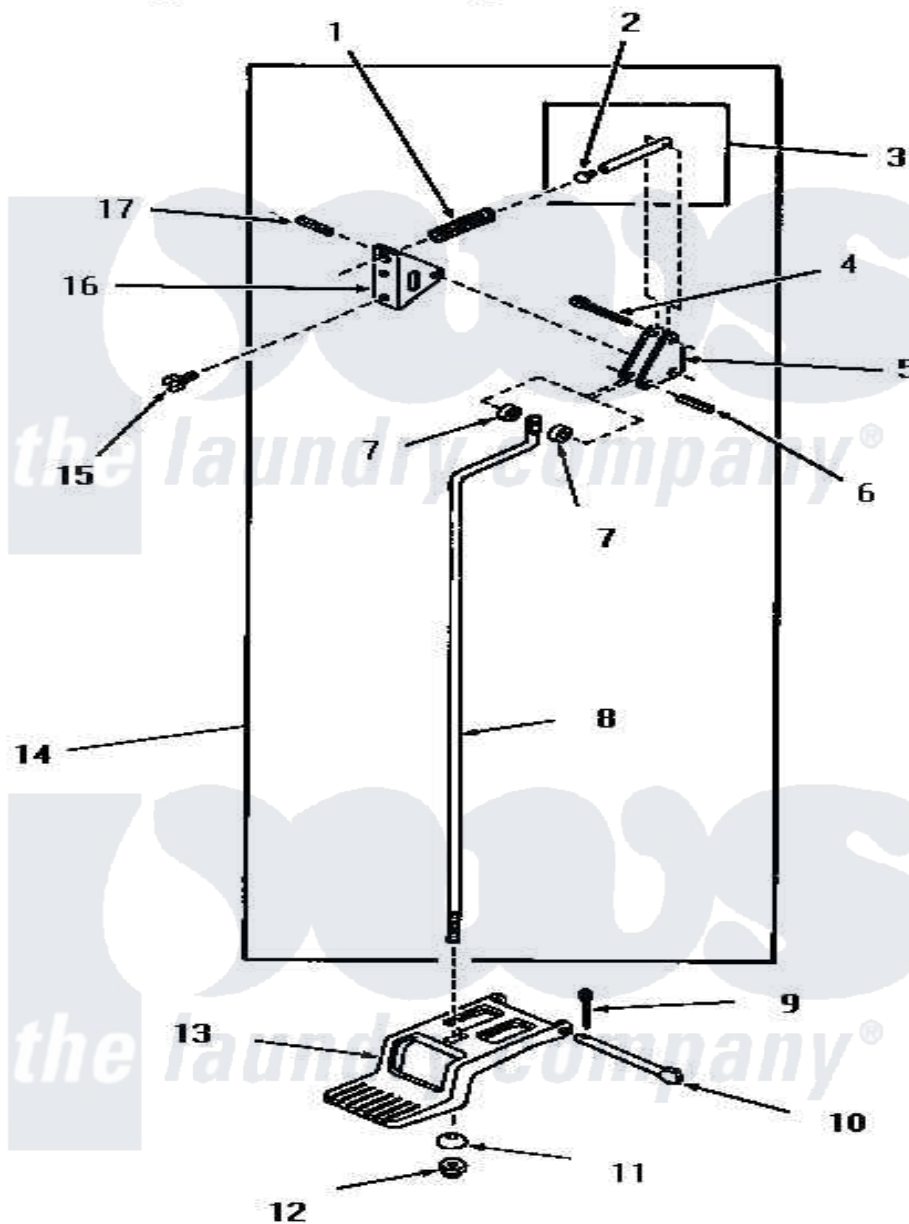

Amana FG6041 04 - DOOR RELEASE

Amana Residential Amana FG6041 Dryer Parts Parts Diagram 04 - DOOR RELEASE
 Click on the part number to view part

Item	Original Part Number	Replaced By	Status	Part Description
1	51065		Not Available	DOOR RELEASE SPRING
2	51786		Not Available	PLUG
3	51841		Not Available	DOOR RELEASE PIN ASSEMBLY
4	02578			Pin, Cotter
5	51041		Not Available	DOOR RELEASE LEVER
6	51161		Not Available	PIN,ROLL 1/8 X 3/4
7	51121			Door Release Spacer
8	51837		Not Available	DOOR RELEASE ROD
9	02578			Pin, Cotter
10	51045		Not Available	PEDAL HINGE PIN
11	51046		Not Available	NYLON WASHER
12	51271		Not Available	NUT
13	51802			Pedal, Foot
14	51844		Not Available	DOOR RELEASE ASSEMBLY
15	51246		Not Available	SCREW
16	51052		Not Available	DOOR RELEASE BRACKET