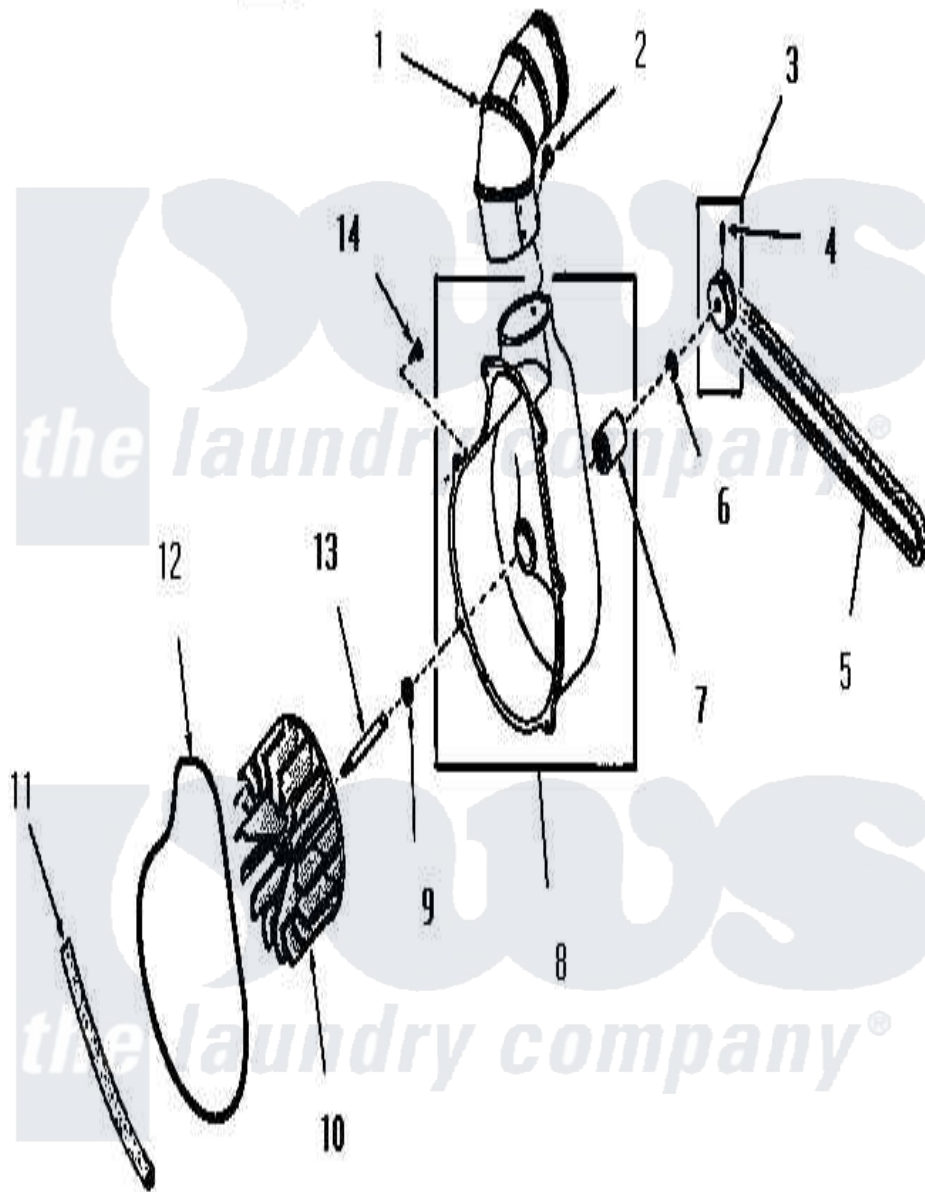

Amana FG6041 05 - EXHAUST FAN

Amana [Residential Amana FG6041 Dryer Parts](#) Parts Diagram 05 - EXHAUST FAN
 Click on the part number to view part

Item	Original Part Number	Replaced By	Status	Part Description
1	Y0052707	31986601B		Switch, Rocker
2	23222	3177991		Screw
3	53521		Not Available	ASSY,PULLEY
4	02771			Screw, 1/4-20 x 3/8 Hex S
5	51994			Belt
6	52549			Washer, 501 ID X3/4 Odx
7	51991		Not Available	BEARING
8	51946		Not Available	HOUSING,BLOWER
9	52549			Washer, 501 ID X3/4 Odx
10	90585		Not Available	IMPELLER
11	51790			Seal
12	51791			Gasket, Housing
13	53519		Not Available	EXHAUST FAN SHAFT
14	51784		Not Available	SCREW,10B-16 X 1/2 HEX