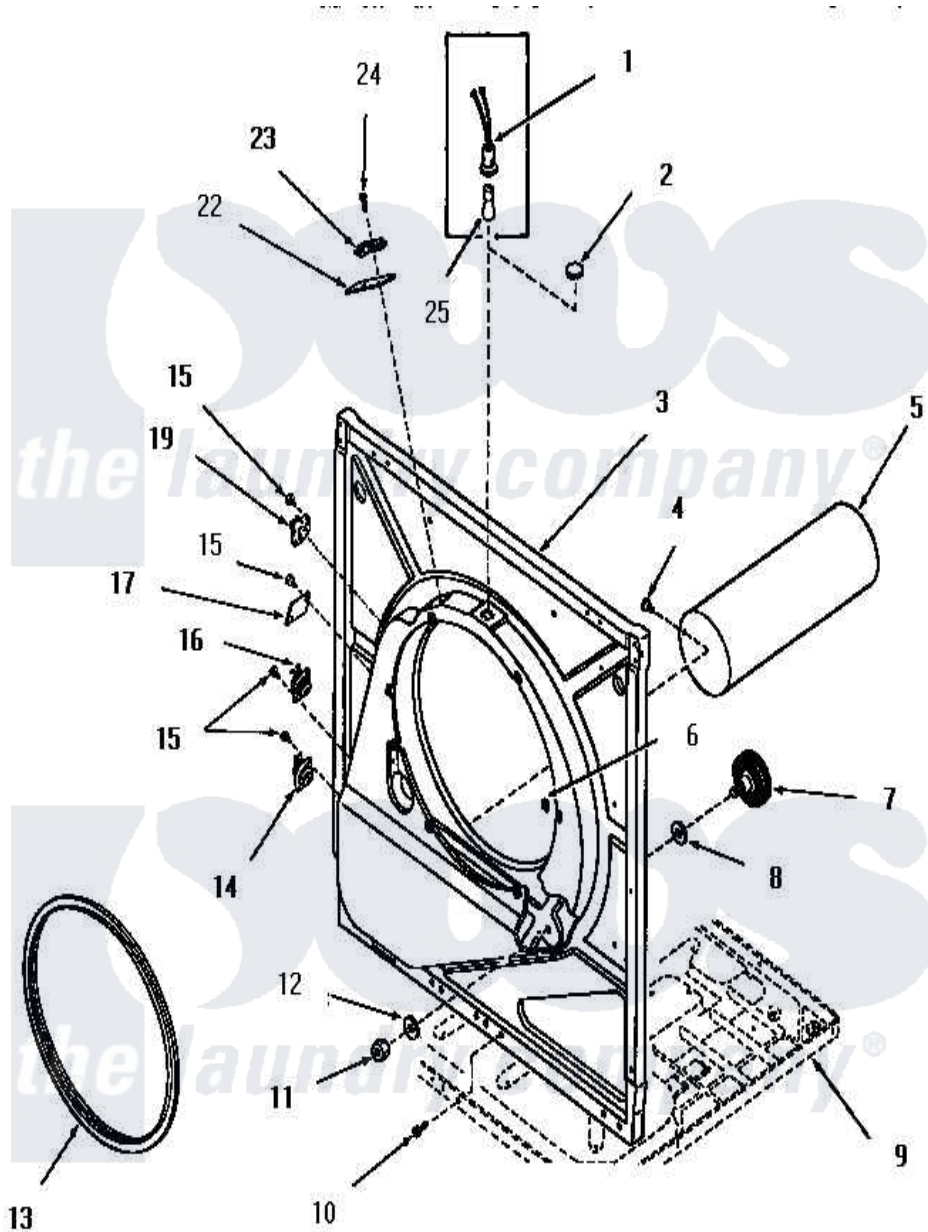

Amana FG6041 06 - FRONT FRAME AND AIR SHROUD

Amana Residential Amana FG6041 Dryer Parts Parts Diagram 06 - FRONT FRAME AND AIR SHROUD
 Click on the part number to view part

Item	Original Part Number	Replaced By	Status	Part Description
1	Y0054609	M0270519		Washer
2	54610		Not Available	PLUG BUTTON
3	51850		Not Available	FRONT FRAME AND AIR SHROUD
4	52150	489464		Screw
5	51821		Not Available	EXHAUST DUCT
6	52865		Not Available	SPEED NUT
7	53555	56285		Roller Cylinder
8	52123			Washer
9	Y00000000		Not Available	SEE NOTE FRAME BASE
10	25723	27001200		Screw
11	52124		Not Available	NUT
12	52122			Washer
13	51798		Not Available	GASKET
14	54736			Thermostat
15	23222	3177991		Screw
16	54737			Thermostat

17	52550	Not Available	COVER PLATE
19	53708		Thermostat
22	52112		Insulation
23	Y51143	Not Available	SWITCH
24	51783		Screw, 6b-20 X 7/8 HeX
25	Y54608	31001575	Bulb, Cylinder Light