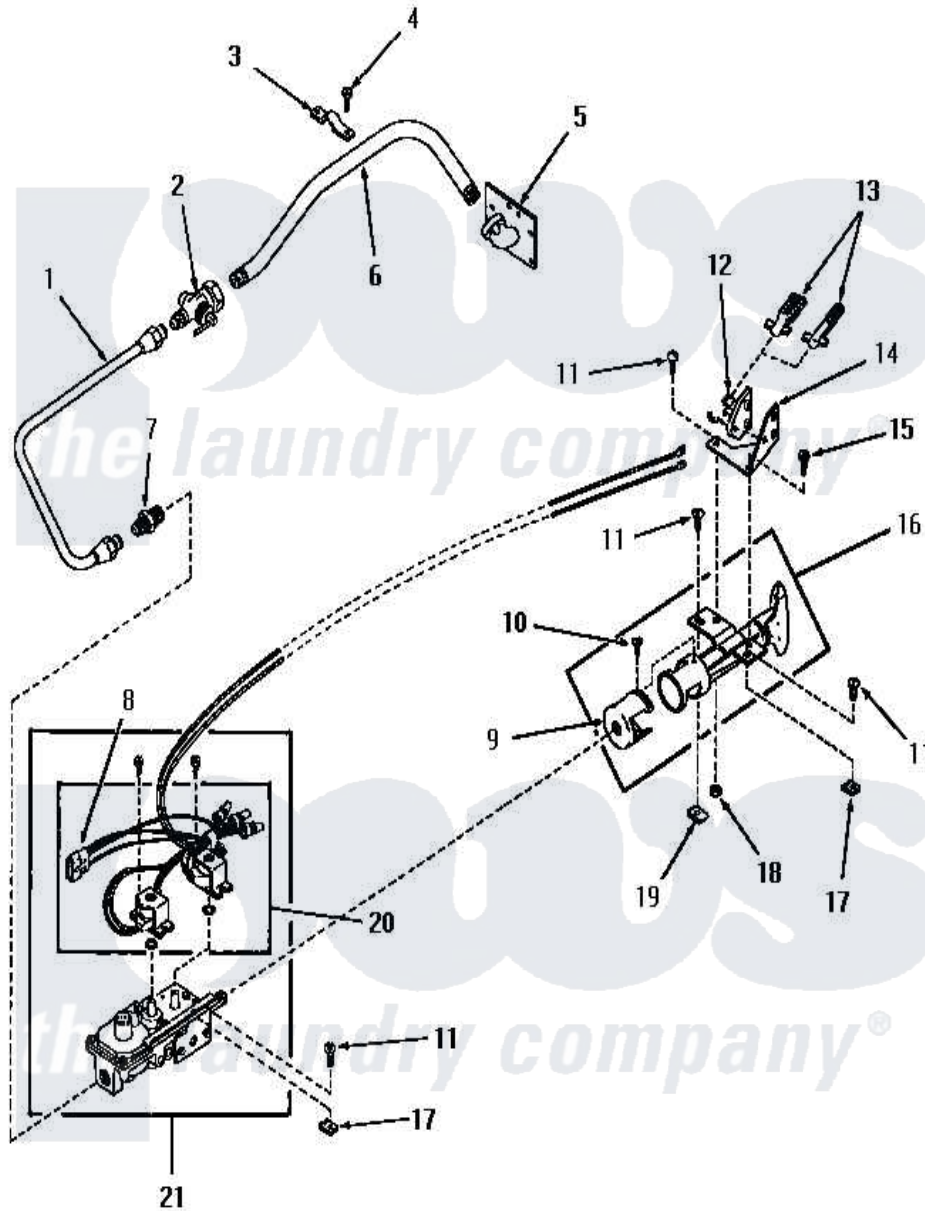

Amana FG6041 07 - GLOW BAR IGNITION BURNER

Amana [Residential Amana FG6041 Dryer Parts](#) Parts Diagram 07 - GLOW BAR IGNITION BURNER
 Click on the part number to view part

Item	Original Part Number	Replaced By	Status	Part Description
1	54407		Not Available	ASSY,INLET GAS TUBE
2	Y51058		Not Available	VALVE
3	51828		Not Available	GAS PIPE CLAMP
4	25723	27001200		Screw
5	51842		Not Available	PIPE SUPPORT
6	51775		Not Available	INLET GAS PIPE
7	54408			Connector, Male
8	55452		Not Available	PLUG
9	53007	53-007		Receptacle
10	53006	53-006		Receptacle
11	20267			Screw, 10-24 X 3/8 Round
12	55435		Not Available	BRACKET,IGNITER
13	55438	4392003		Ignitor
14	55434		Not Available	BRACKET
15	51784		Not Available	SCREW,10B-16 X 1/2 HEX
16	53011		Not Available	TUBE,BURNER

17	21747		Nut, Speed
18	03673	Not Available	NUT
19	20249	36020	Nut-10-24
20	55971A	Not Available	COIL,BURNER
21	55971	Not Available	VALVE,GAS
NI	53255		Assembly, Conversion Kit
"	53408	Not Available	LABEL,CHANGE-OVER
"	56327	Not Available	STICKER
"	56326	Not Available	ASSY,CONVERSION KIT
"	53556	Not Available	STICKER,CONVERSION
"	51211		Orifice, LP No.55 Drill
"	53952		Screw, Vent
"	53390		Plug, Block-Open
"	55753	Not Available	VALVE CONVERTED STICKER
"	50326		Orifice, NG
"	52894	Not Available	STICKER
"	52893		Sticker