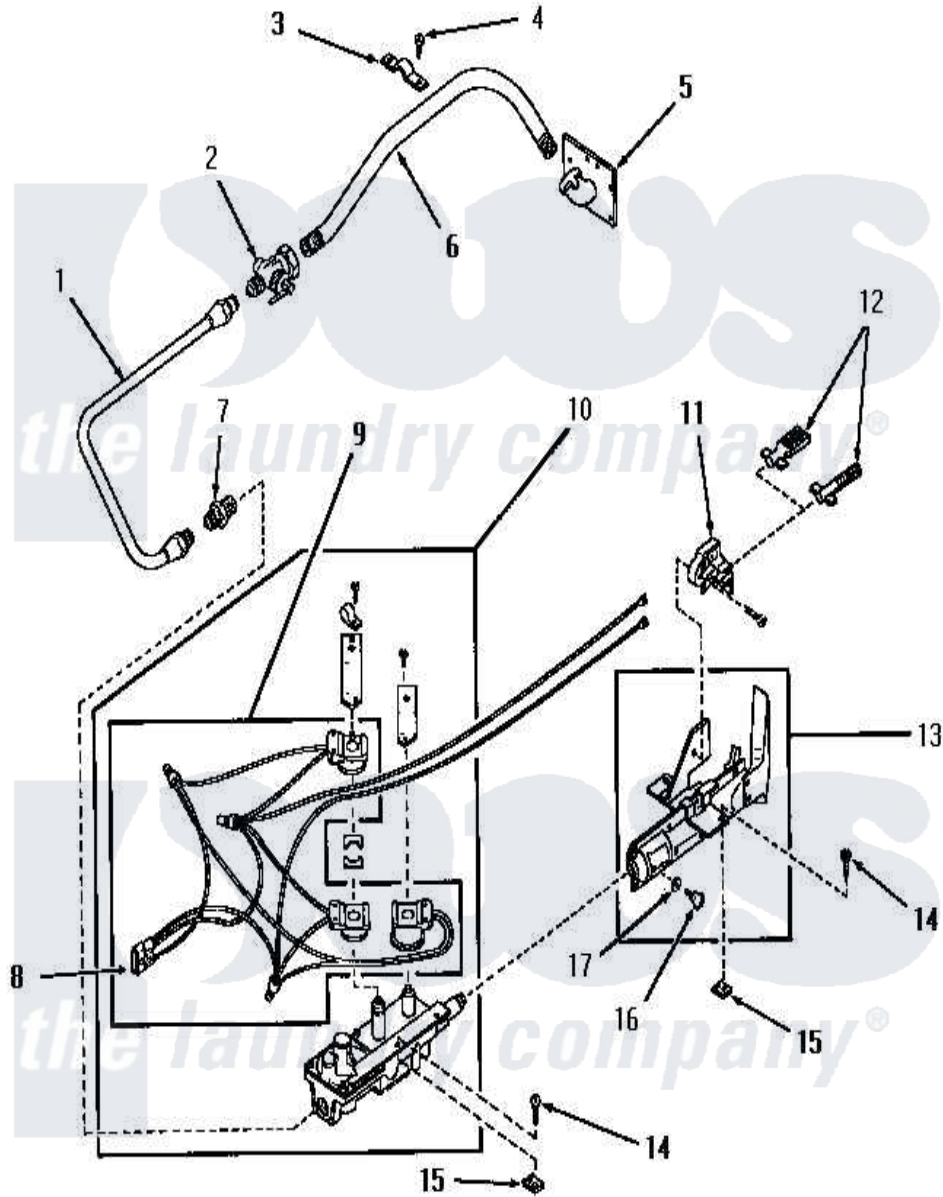

Amana FG6041 08 - GLOW BAR IGNITION BURNER

Amana [Residential Amana FG6041 Dryer Parts](#) Parts Diagram 08 - GLOW BAR IGNITION BURNER
 Click on the part number to view part

Item	Original Part Number	Replaced By	Status	Part Description
1	54460		Not Available	INLET,GAS TUBE
2	Y51058		Not Available	VALVE
3	51828		Not Available	GAS PIPE CLAMP
4	25723	27001200		Screw
5	51842		Not Available	PIPE SUPPORT
6	51775		Not Available	INLET GAS PIPE
7	54408			Connector, Male
8	55452		Not Available	PLUG
9	55439A			Burner Coils
10	55745		Not Available	GAS VALVE ASSEMBLY
11	55448		Not Available	BRACKET,IGNITER xREPLACE
12	55438	4392003		Ignitor
13	55857		Not Available	TUBE,BURNER
14	20267			Screw, 10-24 X 3/8 Round
15	21747			Nut, Speed
16	54466		Not Available	THUMB SCREW

17	54735		Not Available	WASHER
NI	55753		Not Available	VALVE CONVERTED STICKER
"	54477		Not Available	CAP, VENT
"	54495		Not Available	PLUG, BLOCK-OPEN
"	53556		Not Available	STICKER, CONVERSION
"	53408		Not Available	LABEL, CHANGE-OVER
"	50326			Orifice, NG
"	Y0054476	D7431921Q		Gasket
"	53255			Assembly, Conversion Kit
"	51211			Orifice, LP No.55 Drill
"	52893			Sticker
"	55750			Valve Converted Sticker
"	55749		Not Available	ASSY, CONVERSION KIT
"	20247			Plug, Pipe
"	52894		Not Available	STICKER