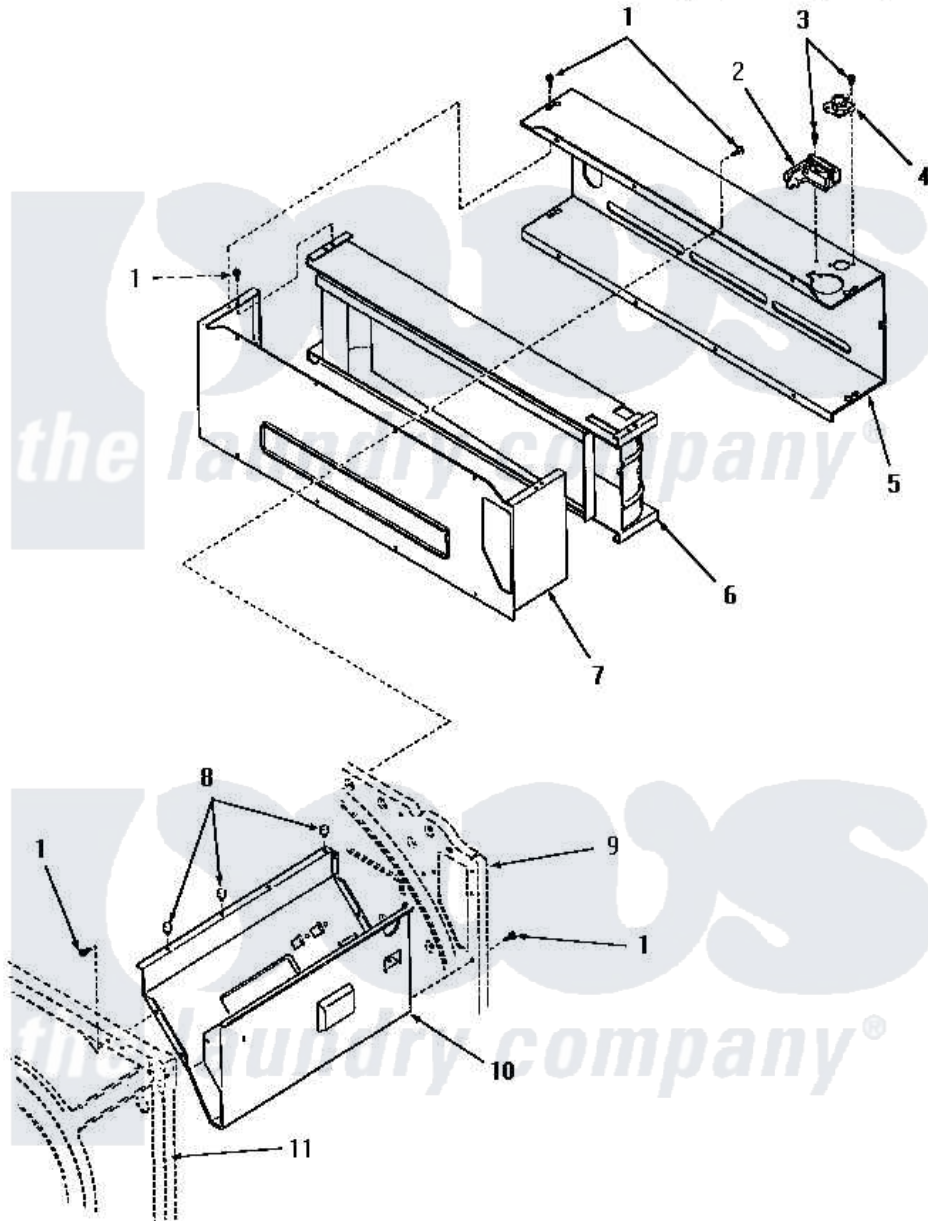

Amana FG6041 09 - HEATER BOX

Amana [Residential Amana FG6041 Dryer Parts](#) Parts Diagram 09 - HEATER BOX
 Click on the part number to view part

Item	Original Part Number	Replaced By	Status	Part Description
1	25723	27001200		Screw
2	55428		Not Available	SENSOR
3	23222	3177991		Screw
4	Y55742		Not Available	THERMOSTAT
5	0055427		Not Available	USE B5716202
6	55426		Not Available	ASSY,HEATER BOX LINER
7	Y0051866		Not Available	SUB 58627CG, OVEN BOTTOM
8	52552		Not Available	BUMPER, OVEN DOOR
9	Y00000000		Not Available	SEE NOTE REAR FRAME
10	Y52584		Not Available	BURNER SHIELD
11	Y00000000		Not Available	SEE NOTE FRONT FRAME AND AIR SHROUD