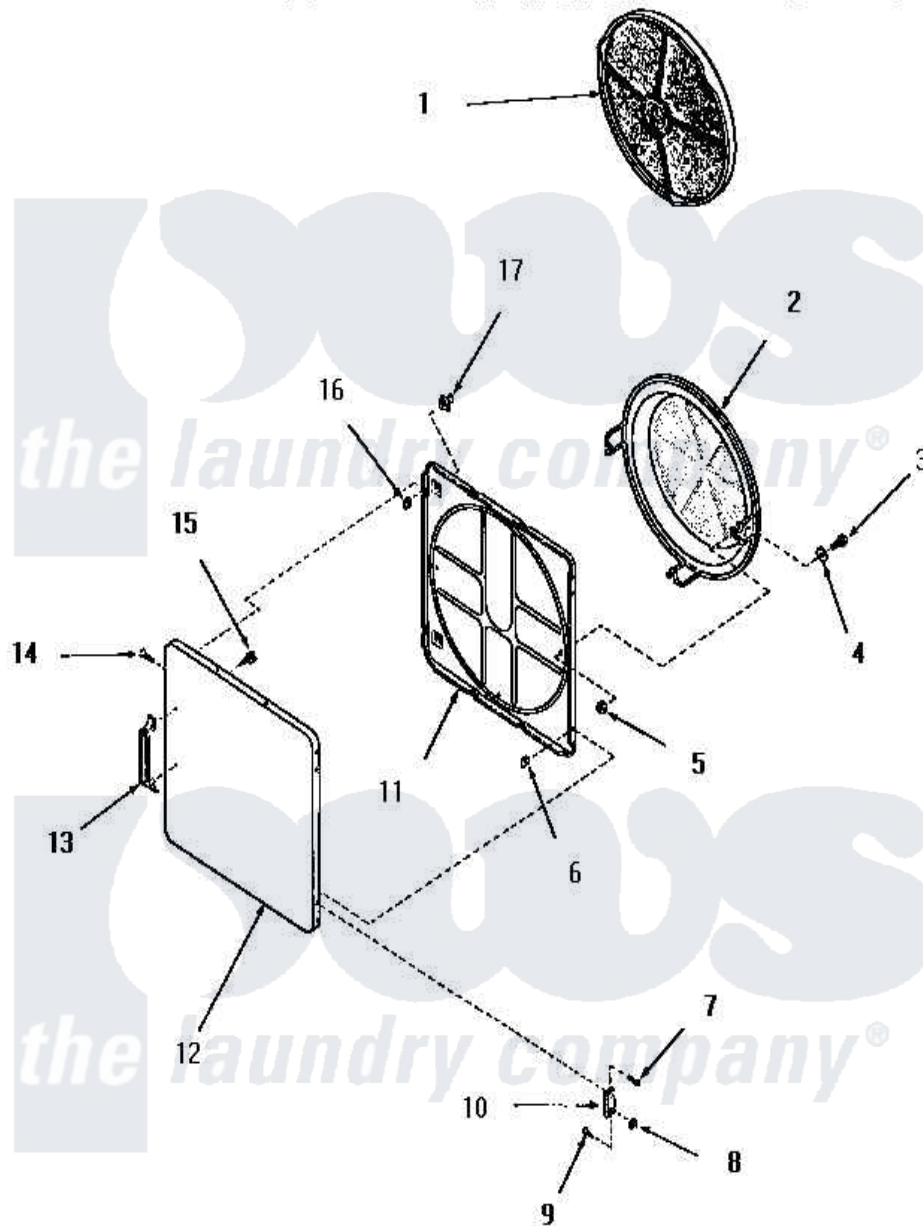

# Amana FG6041 10 - LOADING DOOR

Amana Residential Amana FG6041 Dryer Parts Parts Diagram 10 - LOADING DOOR  
 Click on the part number to view part

Item	Original Part Number	Replaced By	Status	Part Description
1	53002		Not Available	NO LONGER AVAILABLE
2	54731	<a href="#">54-731</a>		Bake Element
3	<a href="#">02422</a>			Screw, 1/4-20 X 1/2 HeX
4	Q6275		Not Available	WASHER
5	52566	<a href="#">27001225</a>		Nut, Jam Mid Lock 1/4-20
6	52865		Not Available	SPEED NUT
7	52864	<a href="#">500226</a>		Screw, 8b-16 x 5/8 Tap
8	51236	<a href="#">488130</a>		Nut
9	<a href="#">22649</a>			Screw, 8-32 X 13/32 FI
10	<a href="#">70014</a>			Hinge
11	54665	<a href="#">54-665</a>		Bake Element
12	55902W		Not Available	OUTER DOOR PANEL, WHITE
"	55902C		Not Available	OUTER DOOR PANEL, COPPERTONE
"	55902A		Not Available	DOOR, UNSHADED
"	55902H		Not Available	DOOR, UNSHADED

13	54068	<a href="#">61925</a>	Pull Door Commercial Black
14	52864	<a href="#">500226</a>	Screw, 8b-16 x 5/8 Tap
15	52150	<a href="#">489464</a>	Screw
16	52865		Not Available SPEED NUT
17	54661	<a href="#">LA-1003</a>	Door Catch Kit