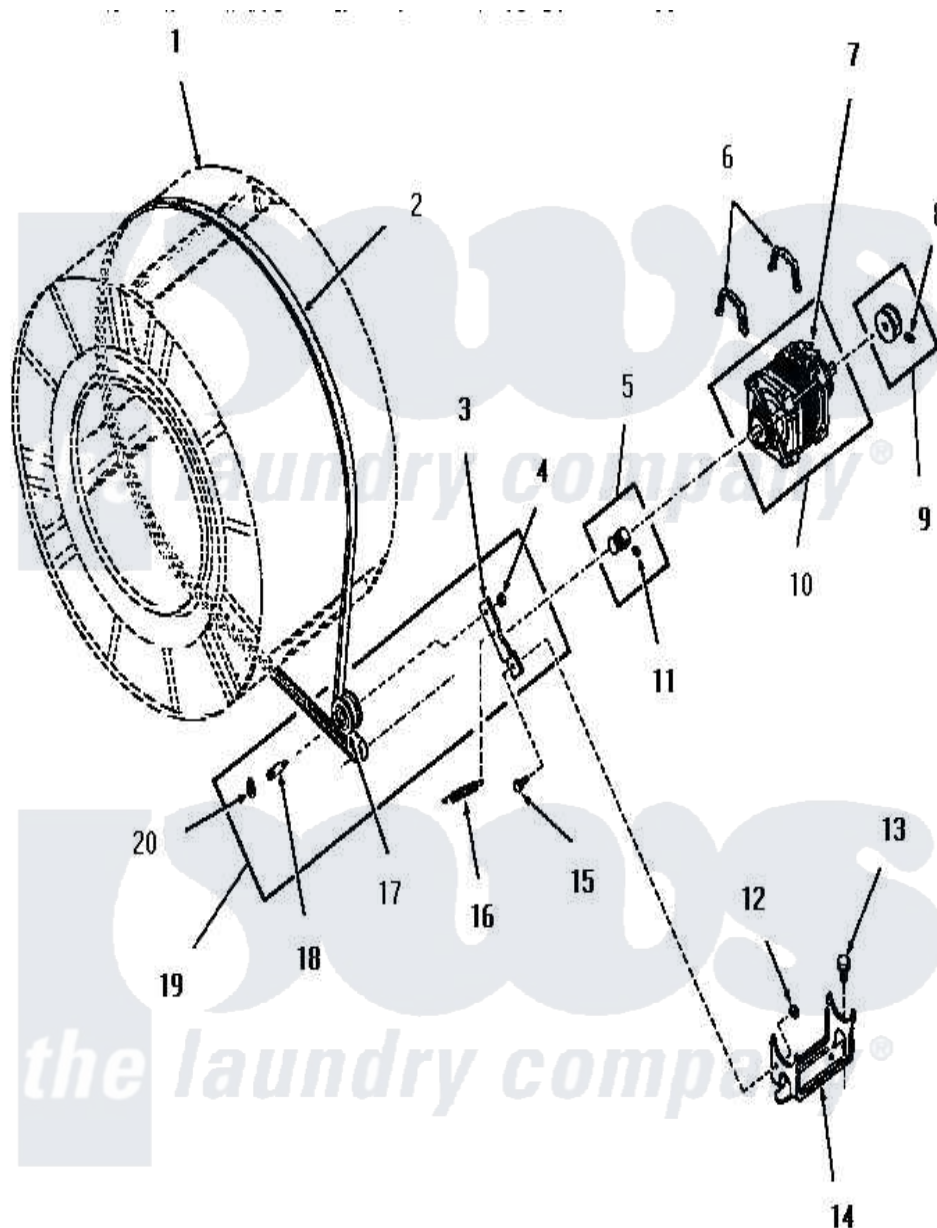

Amana FG6041 11 - MOTOR, IDLER AND BELT

Amana Residential Amana FG6041 Dryer Parts Parts Diagram 11 - MOTOR, IDLER AND BELT
 Click on the part number to view part

Item	Original Part Number	Replaced By	Status	Part Description
1	Y00000000		Not Available	SEE NOTE CLOTHES DRUM
2	52556			Belt
3	54410		Not Available	LEVER,IDLER
4	52566	27001225		Nut, Jam Mid Lock 1/4-20
5	52593		Not Available	ASSY,MOTOR PULLEY
6	51789	660658		Clamp, Motor Mounting 343481 685441
7	53249		Not Available	SWITCH
"	Y00000000		Not Available	SEE NOTE MOTOR SWITCH, WESTINGHOUSE -- (NOT REPLACEABLE)
"	53226		Not Available	SWITCH,MOTOR
8	02771			Screw, 1/4-20 x 3/8 Hex S
9	53522			Pulley, Motor
10	52697		Not Available	MOTOR
11	52906		Not Available	SETSCREW
12	52566	27001225		Nut, Jam Mid Lock 1/4-20

13	23928	Not Available	CAP SCREW AND LOCKWASHER
14	51824	Not Available	MOUNT,MOTOR
15	52567		Bolt, Shoulder
16	52323		Spring
17	Y54414		Assembly, Wheel And Bearing
18	54411	Not Available	SHAFT,IDLER LEVER
19	54415	Not Available	LEVER,IDLER
20	23748		Ring, Retaining