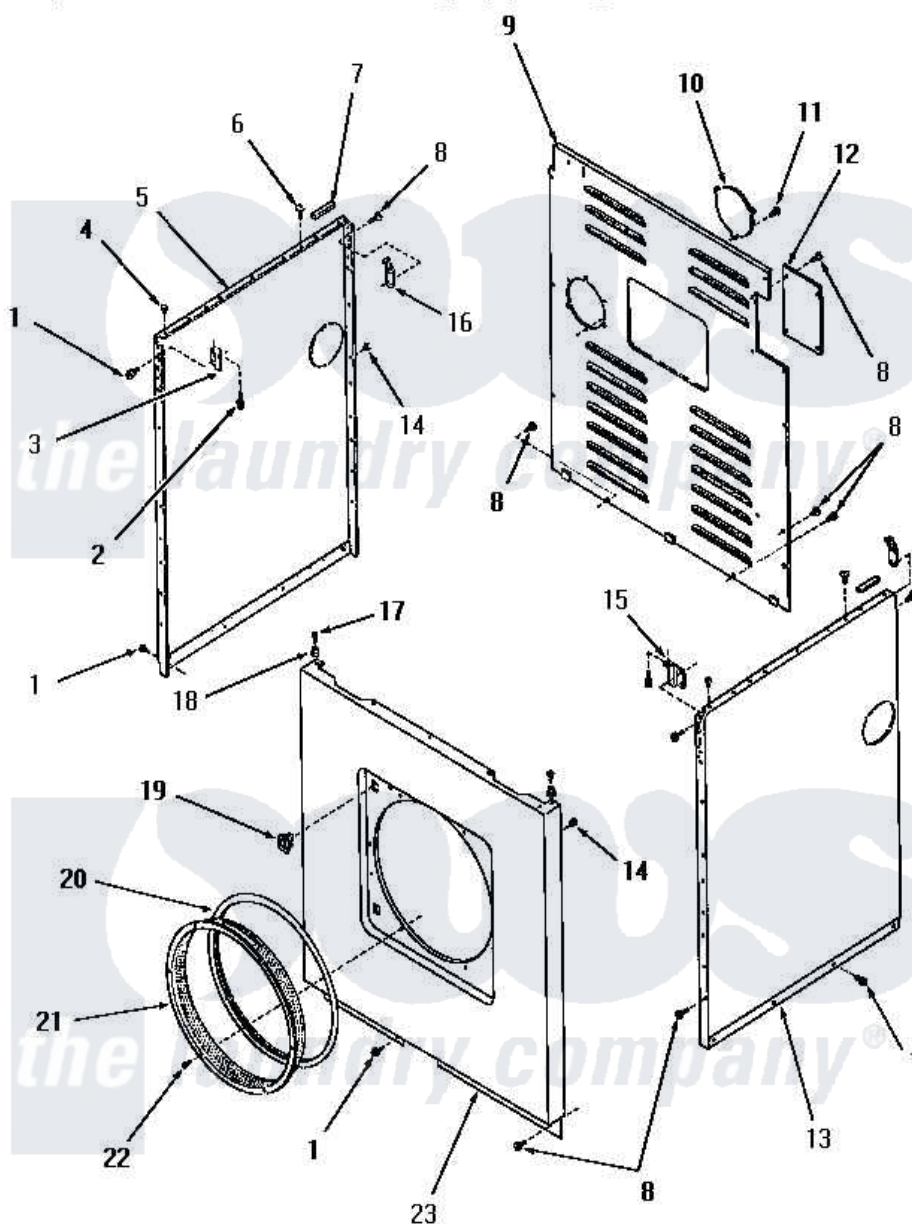

Amana FG6041 12 - PANELS

Amana [Residential Amana FG6041 Dryer Parts](#) Parts Diagram 12 - PANELS
 Click on the part number to view part

Item	Original Part Number	Replaced By	Status	Part Description
1	51784		Not Available	SCREW,10B-16 X 1/2 HEX
2	23008			Screw, 10-24 X 3/4 Sems
3	22847		Not Available	BRACKET
4	21176			Bumper
5	55907W		Not Available	SIDE PANEL, RIGHT, WHITE
"	55907C		Not Available	SIDE PANEL, LEFT, COPPERTONE
"	55907H		Not Available	SIDE PANEL, LEFT, HARVEST GOLD
"	55907A		Not Available	SIDE PANEL, LEFT, AVOCADO
6	52442		Not Available	SCREW, No.10-16 X 3/8"
7	80312			Bumper Pad
8	25723	27001200		Screw
9	52677GR		Not Available	PANEL,REAR xREPLACE
10	51855GR			Plate, Cover
11	51782		Not Available	SCREW, 6B-20X5/16

12	52108GR	Not Available	TERMINAL BLOCK ACCESS PLATE, G
13	55908H	Not Available	SIDE PANEL, RIGHT, HARVEST GOL
"	55908W	Not Available	SIDE PANEL, RIGHT, WHITE
"	55908C	Not Available	SIDE PANEL, RIGHT, COPPERTONE
"	55908A	Not Available	SIDE PANEL, RIGHT, AVOCADO
14	20387		Bumper
15	22846	Not Available	BRACKET
16	52487		Lug, Hold-Down
17	Q6535	Not Available	SCREW, 10B-16 X 3/4 ROU
18	23020	Not Available	MOUNT, PANEL
19	54660	LA-1003	Door Catch Kit
20	51799		Seal, Outer
21	52052GR	Not Available	DUCT RING, GRAY
22	51778		Screw, 8b-18 X 1/2 RD H
23	55901W	Not Available	FRONT PANEL, WHITE
"	55901A	Not Available	FRONT PANEL, AVOCADO
"	55901H	Not Available	PANEL, FRONT
"	55901C	Not Available	FRONT PANEL, COPPERTONE