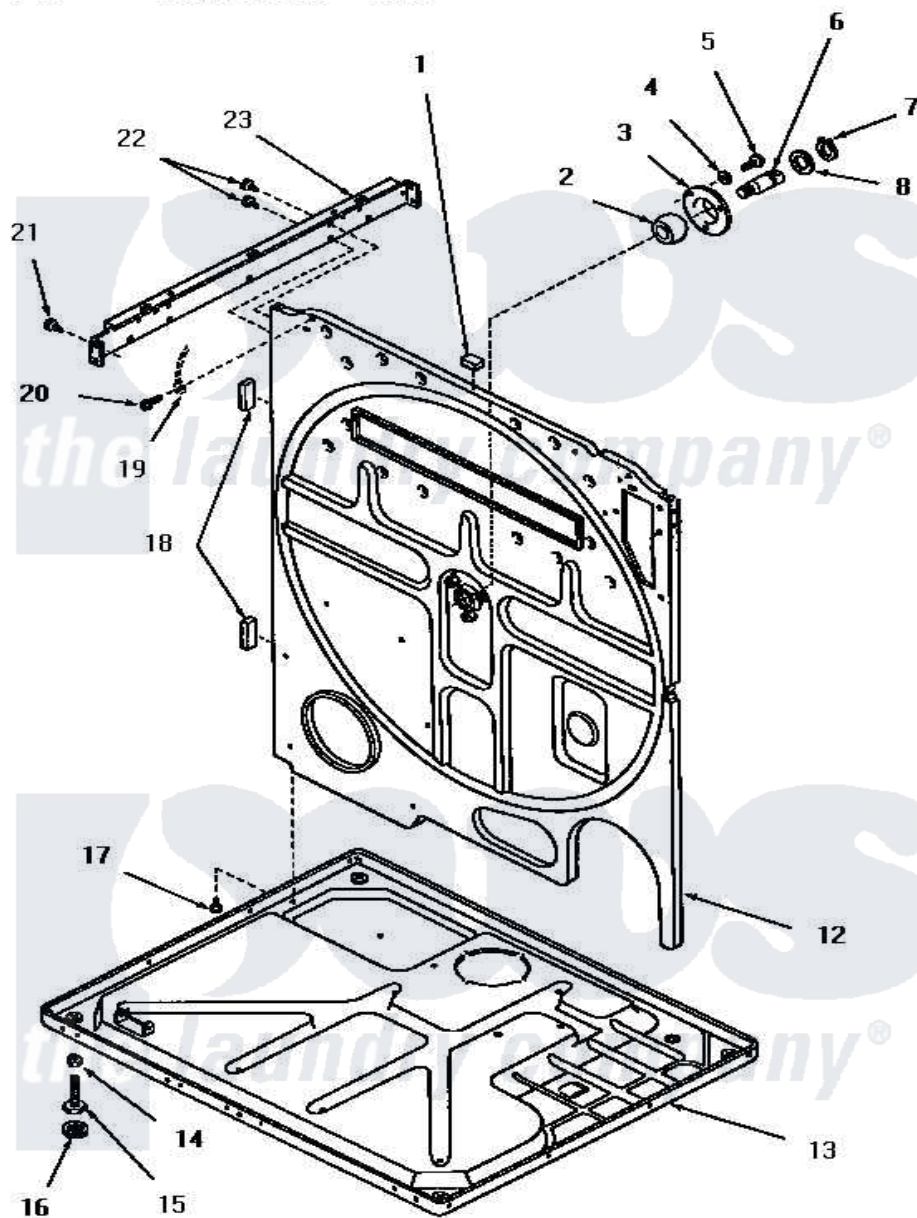

Amana FG6041 13 - REAR FRAME AND FRAME BASE

Amana Residential Amana FG6041 Dryer Parts Parts Diagram 13 - REAR FRAME AND FRAME BASE
 Click on the part number to view part

Item	Original Part Number	Replaced By	Status	Part Description
1	Y0054053	Y0301205		Element- L
2	Y52079			Bearing, Drum Shaft
3	51826		Not Available	COVER,BEARING
4	03189			LoCkwasher, 1/4 Std-C P
5	53589	8204624		Bolt
6	53132		Not Available	SHAFT,DRUM
7	70061			Ring, Retaining
8	Y52564			Washer
12	52574		Not Available	FRAME,REAR
13	Y52572		Not Available	FRAME BASE
14	52794	62739		Nut, Lock
15	Y52696	Y305086		Adjustable Leg And Nut
16	70282	Y314137		Foot, Rubber
17	25723	27001200		Screw
18	20354		Not Available	BUMPER PAD
19	Y00000000		Not Available	SEE NOTE GROUND WIRE, GREEN

20	51784		Not Available	SCREW, 10B-16 X 1/2 HEX
21	25723	27001200		Screw
22	51780	3390631		Screw, 10-16 X 3/8
23	51818		Not Available	SUPPORT CHANNEL, RIGHT OR LEFT