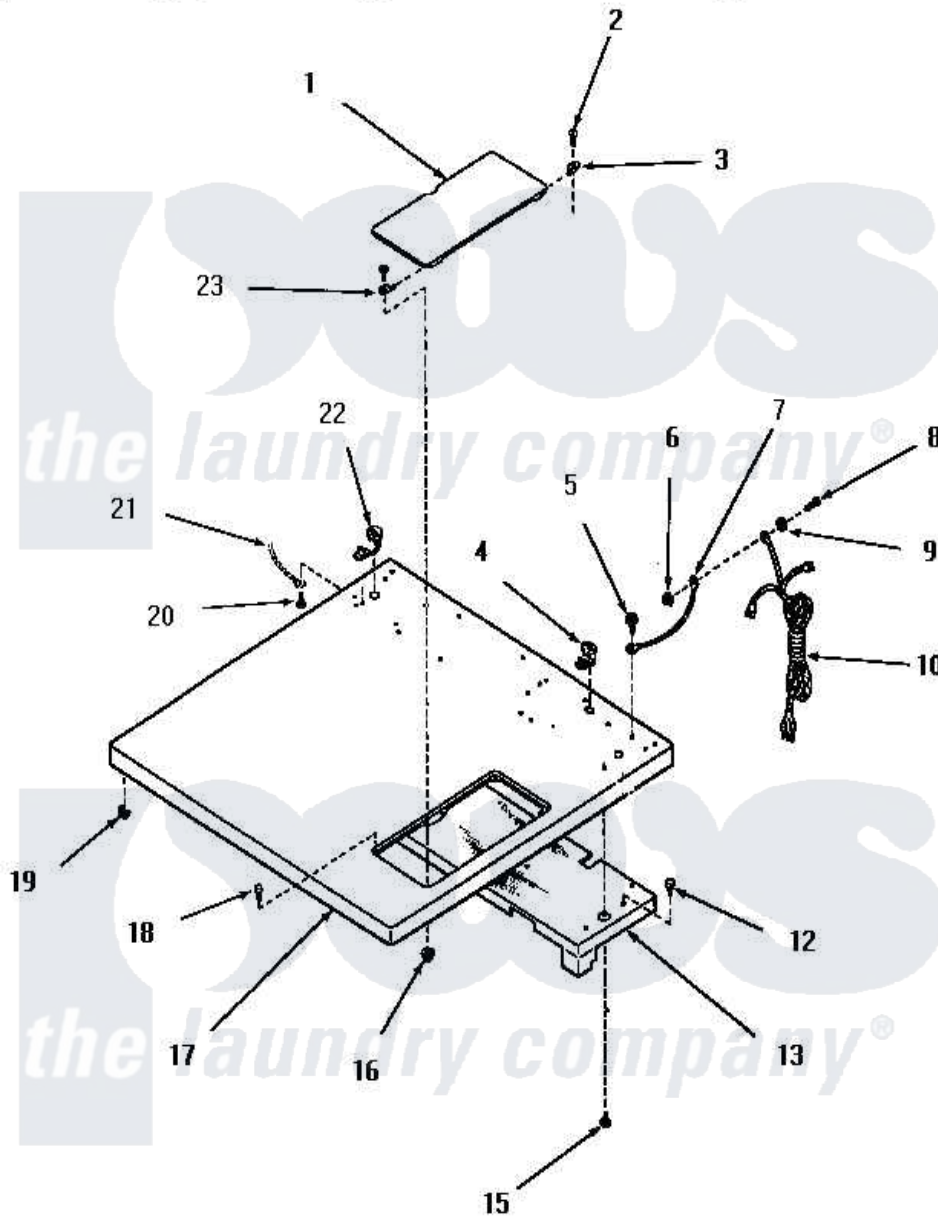

Amana FG6181 01 - CABINET TOP

Amana [Residential Amana FG6181 Washer Parts](#) Parts Diagram 01 - CABINET TOP
 Click on the part number to view part

Item	Original Part Number	Replaced By	Status	Part Description
1	52518W		Not Available	ACCESS DOOR, WHITE
"	52518A		Not Available	ACCESS DOOR, AVOCADO
"	52518C		Not Available	ACCESS DOOR, COPPERTONE
"	52518H		Not Available	xREPLACE
2	03630		Not Available	SCREW,6-32 X 3/8 ROUND
3	51351			Hinge, Rear
4	21903	211881		Grommet, Cord Part Not Used- Gas Models Only
5	51924			Screw, 10-24 X 1/2 HeX
6	23951	M0282009		Nut
7	54300		Not Available	GROUND WIRE, GREEN
8	20267			Screw, 10-24 X 3/8 Round
9	03815			Lockwasher, No.10 Ext Shk
10	51508		Not Available	POWER CORD
11	03203			Screw, 8-32 X 3/8 Round Head
12	51355	51355		5500w/240v, 13-23/32, Low

12	51333		Watt
13	52614	Not Available	TOP BAFFLE ASSEMBLY
14	51236	488130	Nut
15	55985	W10116760	Screw
16	22678		Nut, Nylon
17	52503W	Not Available	CABINET TOP, WHITE
"	52503H	Not Available	CABINET TOP, HARVEST GOLD
"	52503A	Not Available	CABINET TOP, AVOCADO
"	52503C	Not Available	CABINET TOP, COPPERTONE
18	53445		Bumper
19	23007	Not Available	CAGED NUT
20	51924		Screw, 10-24 X 1/2 HeX
21	Y00000000	Not Available	SEE NOTE GROUND WIRE, GREEN
22	52113		Relief, Strain
23	51350		Hinge, Front