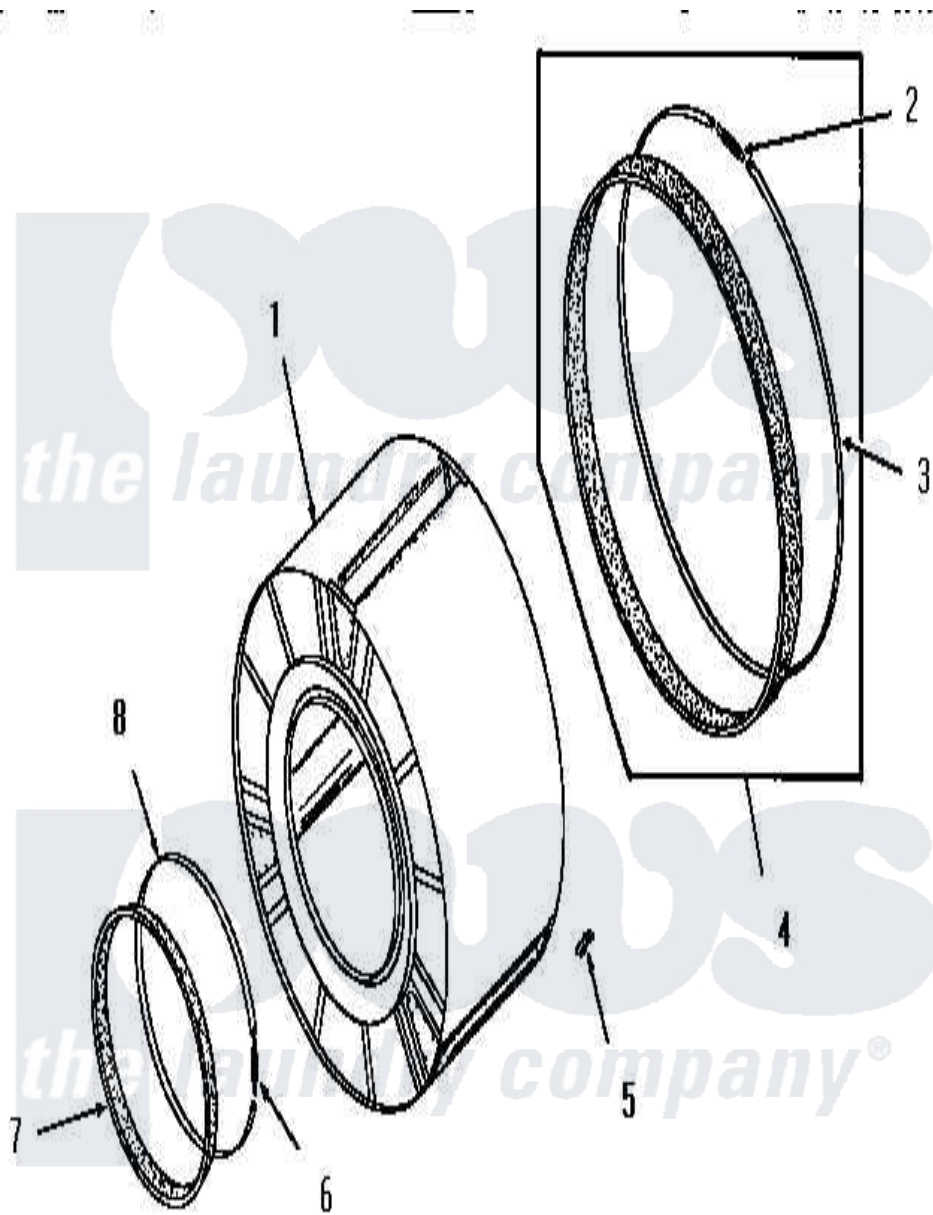

# Amana FG6181 02 - CLOTHES DRUM

Amana [Residential Amana FG6181 Washer Parts](#) Parts Diagram 02 - CLOTHES DRUM  
 Click on the part number to view part

Item	Original Part Number	Replaced By	Status	Part Description
1	53137	<a href="#">53137ENG</a>		50/50 Solder
2	<a href="#">52310</a>			Spring
3	<a href="#">50781</a>			Strap, Seal
4	<a href="#">51883A</a>			Assembly, Seal
5	51201		Not Available	CLIP
6	<a href="#">50168</a>			Spring
7	<a href="#">51881</a>			Seal, Front
8	<a href="#">50169</a>			Strap, Retainer