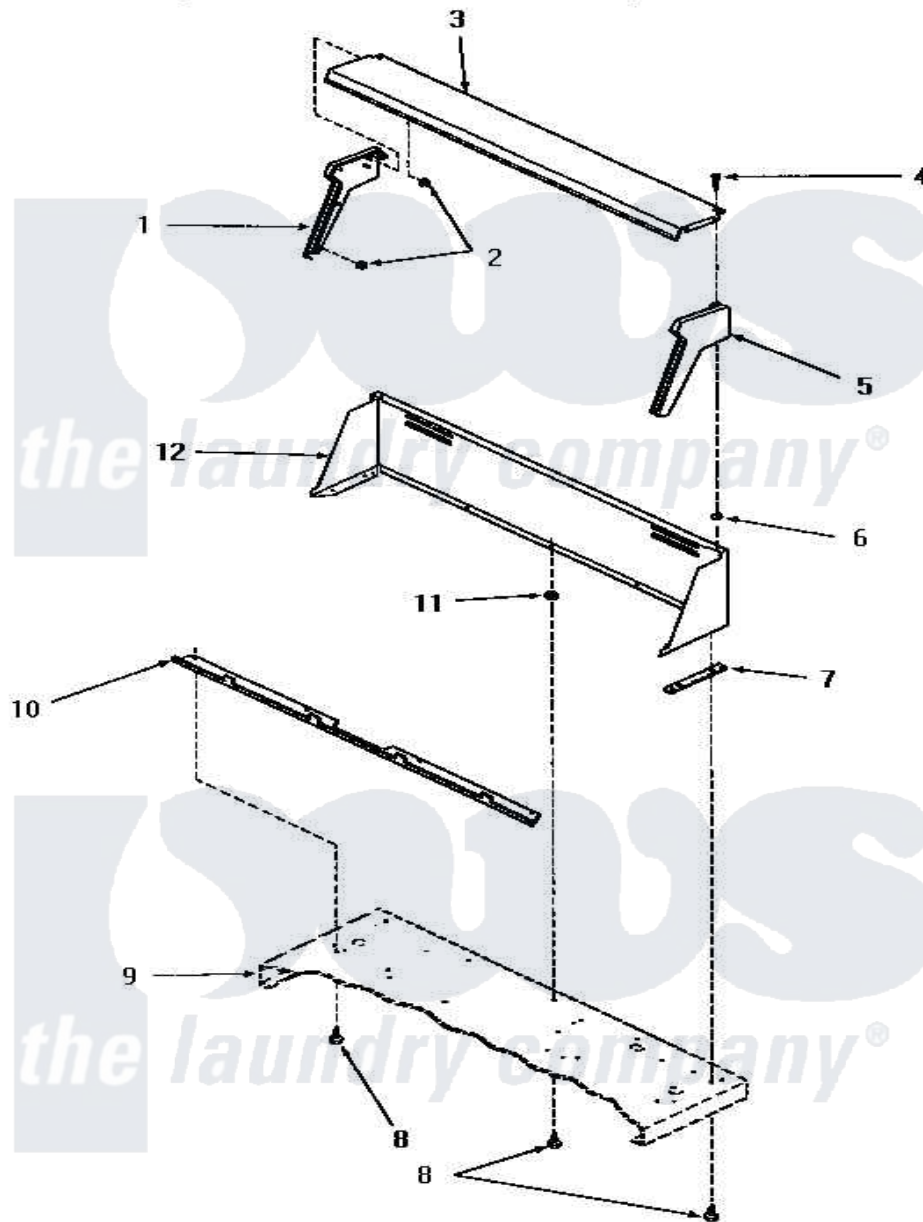

Amana FG6181 03 - CONTROL HOOD

Amana [Residential Amana FG6181 Washer Parts](#) Parts Diagram 03 - CONTROL HOOD
 Click on the part number to view part

Item	Original Part Number	Replaced By	Status	Part Description
1	23367		Not Available	WIRING DIAGRAM
2	23409		Not Available	NUT
3	52921		Not Available	CONTROL HOOD TOP
4	25232		Not Available	SCREW,8AB-18X7/8 OVAL
5	23368	25190SPQ		Hood End
6	24522			Nut, Speed-8ab-18 C1995
7	23028		Not Available	GASKET,CONTROL BOX END
8	55985	W10116760		Screw
9	Y00000000		Not Available	SEE NOTE CABINET TOP
10	52912		Not Available	PANEL SUPPORT BRACKET
11	23425		Not Available	WASHER,7/32IDX7/16ODX.
12	53446C		Not Available	CONTROL HOOD, COPPERTONE
"	53446W		Not Available	CONTROL HOOD, WHITE
"	53446H		Not Available	CONTROL HOOD, HARVEST GOLD