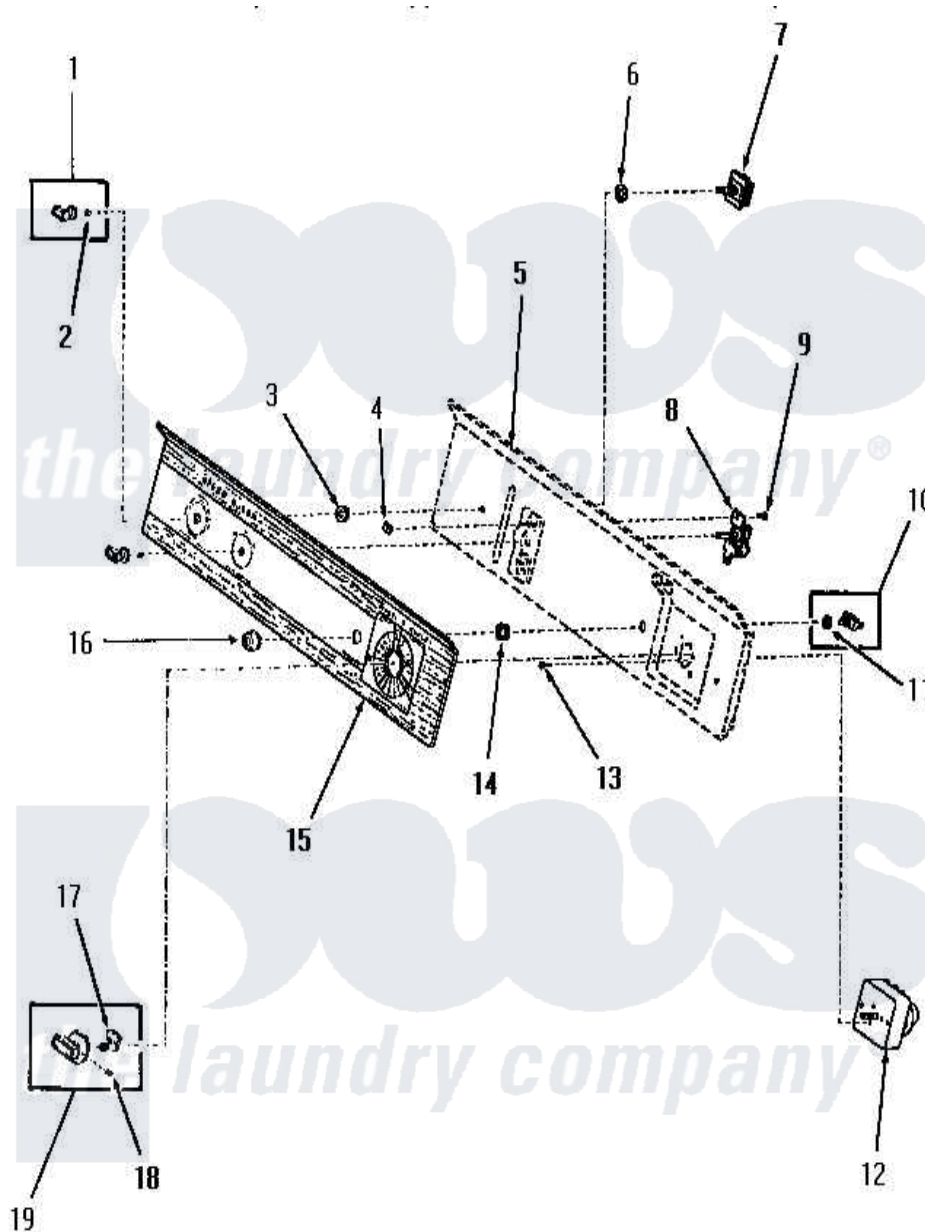

Amana FG6181 04 - CONTROL PANEL AND CONTROLS

Amana [Residential Amana FG6181 Washer Parts](#) Parts Diagram 04 - CONTROL PANEL AND CONTROLS
 Click on the part number to view part

Item	Original Part Number	Replaced By	Status	Part Description
1	24291			Assembly, Knob
2	23392		Not Available	CLIP FOR 26816 KNOB
3	24391		Not Available	KNURLED NUT
4	23407			Nut, Speed-8A Tinn C15
5	Y00000000		Not Available	SEE NOTE PANEL SUPPORT PLATE
6	91176			Lockwasher, 3/8 Intshkp
7	52623	58032		Switch
8	53516		Not Available	BUZZER
9	23962	W10116760		Screw
10	53563		Not Available	SWITCH,DOOR RELEASE
11	52947			Nut, Hex 15/32-32
12	53466		Not Available	TIMER
13	70212			Screw, 8-32 X 5/32 RD H
14	23406		Not Available	KNURLED NUT
15	54995		Not Available	PANEL,CONTROL
16	23130		Not Available	SWITCH COLLAR

17	24283		Indicator, Timer Knob
18	20310	Not Available	SCREW,8-32 X 1/4 HEX S
19	24290	Not Available	ASSY,KNOB-TIMER