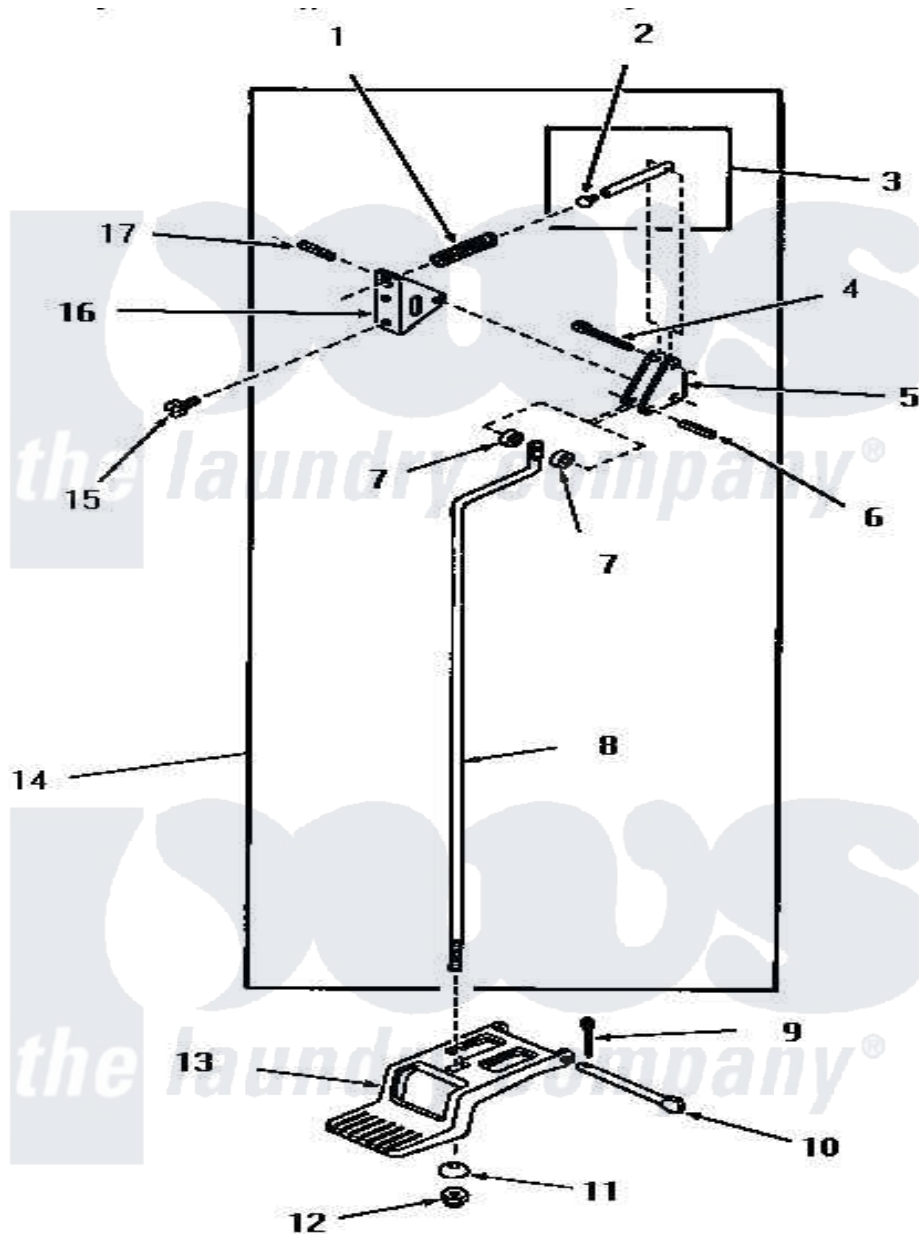

Amana FG6181 05 - DOOR RELEASE

Amana [Residential Amana FG6181 Washer Parts](#) Parts Diagram 05 - DOOR RELEASE
 Click on the part number to view part

Item	Original Part Number	Replaced By	Status	Part Description
1	51065		Not Available	DOOR RELEASE SPRING
2	51786		Not Available	PLUG
3	51841		Not Available	DOOR RELEASE PIN ASSEMBLY
4	02578			Pin, Cotter
5	51041		Not Available	DOOR RELEASE LEVER
6	51161		Not Available	PIN,ROLL 1/8 X 3/4
7	51121			Door Release Spacer
8	51837		Not Available	DOOR RELEASE ROD
9	02578			Pin, Cotter
10	51045		Not Available	PEDAL HINGE PIN
11	51046		Not Available	NYLON WASHER
12	51271		Not Available	NUT
13	51802			Pedal, Foot
14	51844		Not Available	DOOR RELEASE ASSEMBLY
15	51246		Not Available	SCREW
16	51052		Not Available	DOOR RELEASE BRACKET