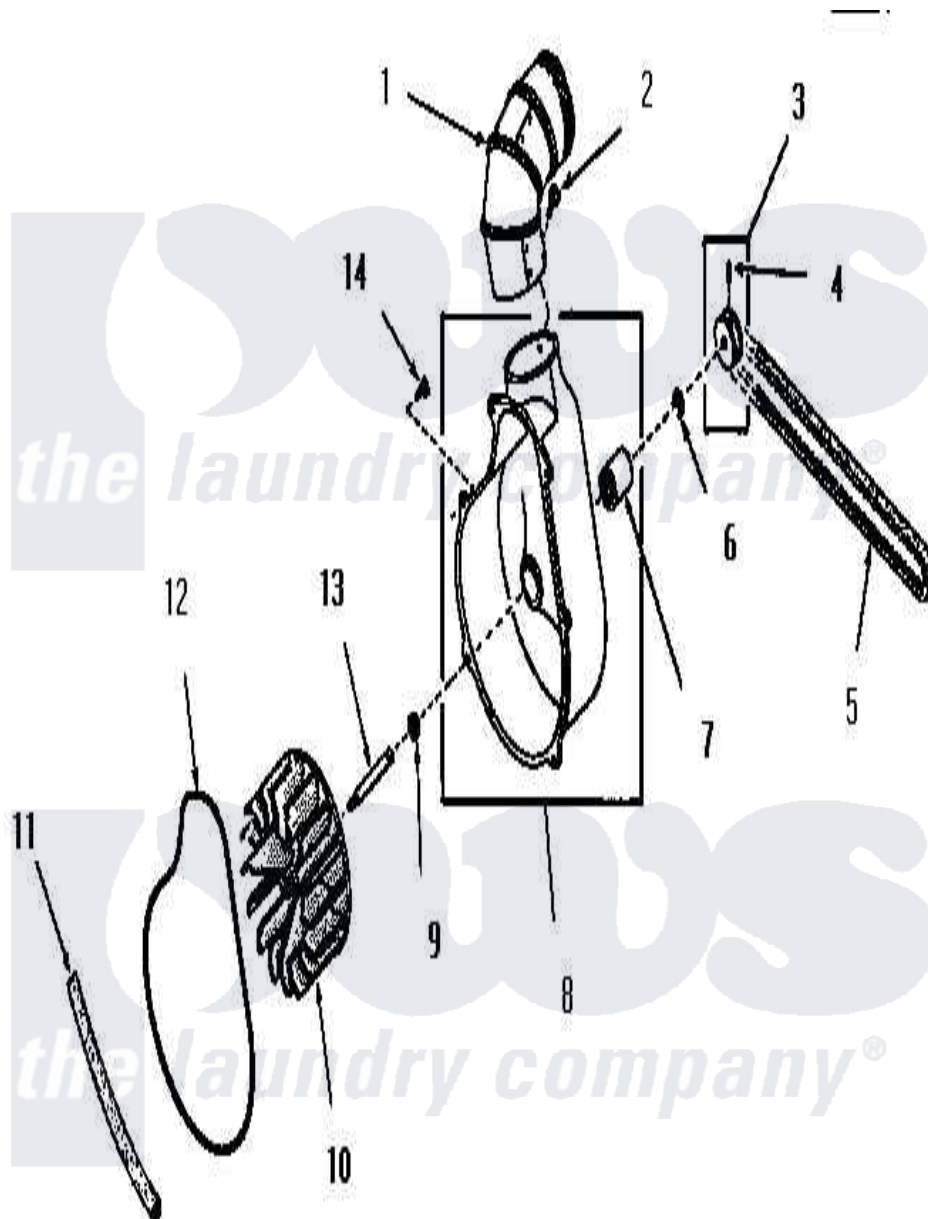

Amana FG6181 06 - EXHAUST FAN

Amana [Residential Amana FG6181 Washer Parts](#) Parts Diagram 06 - EXHAUST FAN
 Click on the part number to view part

Item	Original Part Number	Replaced By	Status	Part Description
1	Y0052707	31986601B		Switch, Rocker
2	23222	3177991		Screw
3	53521		Not Available	ASSY,PULLEY
4	02771			Screw, 1/4-20 x 3/8 Hex S
5	51994			Belt
6	52549			Washer, 501 ID X3/4 Odx
7	51991		Not Available	BEARING
8	51946		Not Available	HOUSING,BLOWER
9	52549			Washer, 501 ID X3/4 Odx
10	90585		Not Available	IMPELLER
11	51790			Seal
12	51791			Gasket, Housing
13	53519		Not Available	EXHAUST FAN SHAFT
14	51784		Not Available	SCREW,10B-16 X 1/2 HEX