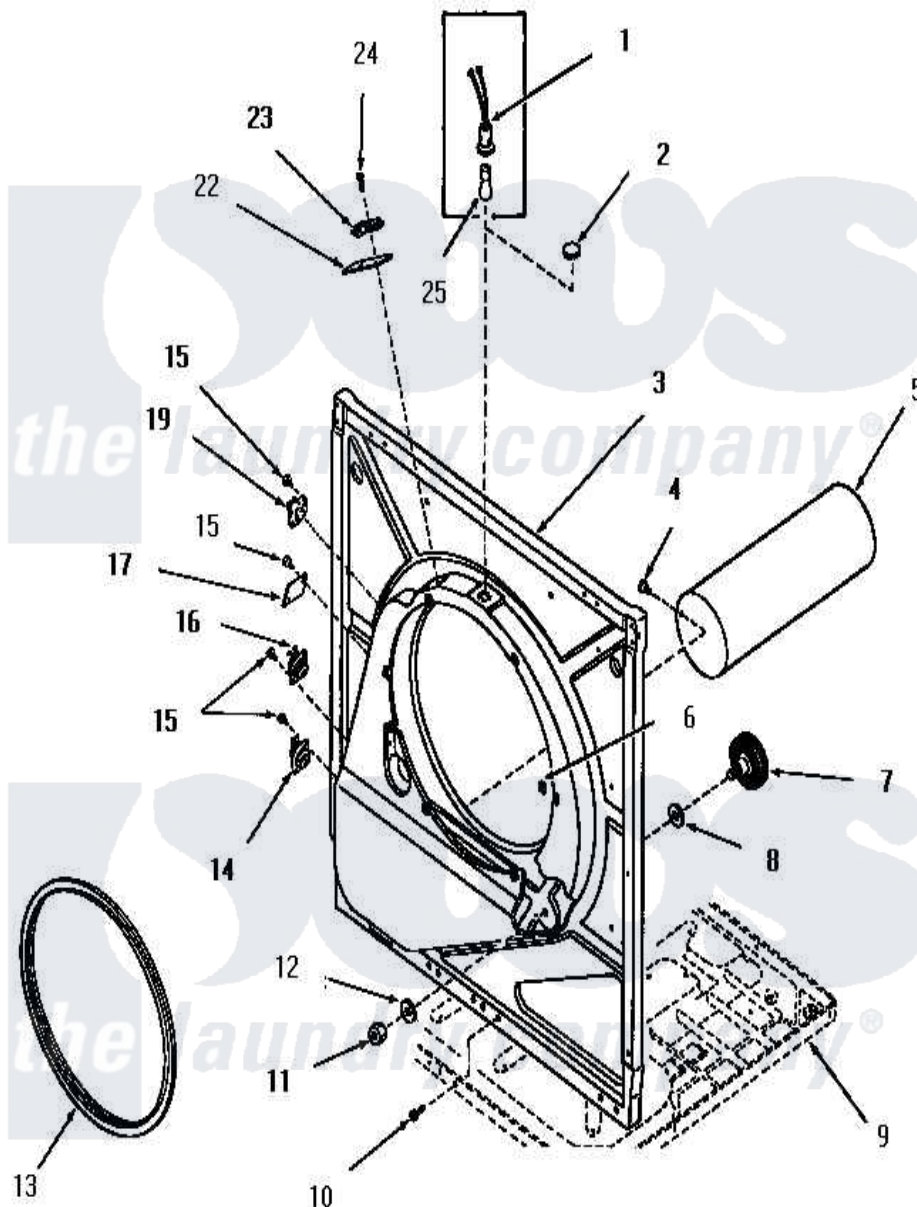

# Amana FG6181 07 - FRONT FRAME AND AIR SHROUD

Amana Residential Amana FG6181 Washer Parts Parts Diagram 07 - FRONT FRAME AND AIR SHROUD  
 Click on the part number to view part

Item	Original Part Number	Replaced By	Status	Part Description
1	Y0054609	<a href="#">M0270519</a>		Washer
2	54610		Not Available	PLUG BUTTON
3	51850		Not Available	FRONT FRAME AND AIR SHROUD
4	52150	<a href="#">489464</a>		Screw
5	51821		Not Available	EXHAUST DUCT
6	52865		Not Available	SPEED NUT
7	53555	<a href="#">56285</a>		Roller Cylinder
8	<a href="#">52123</a>			Washer
9	Y00000000		Not Available	SEE NOTE FRAME BASE
10	25723	<a href="#">27001200</a>		Screw
11	52124		Not Available	NUT
12	<a href="#">52122</a>			Washer
13	51798		Not Available	GASKET
14	<a href="#">54736</a>			Thermostat
15	23222	<a href="#">3177991</a>		Screw
16	<a href="#">54737</a>			Thermostat

17	52550	Not Available	COVER PLATE
19	<a href="#">53708</a>		Thermostat
22	<a href="#">52112</a>		Insulation
23	Y51143	Not Available	SWITCH
24	<a href="#">51783</a>		Screw, 6b-20 X 7/8 HeX
25	Y54608	<a href="#">31001575</a>	Bulb, Cylinder Light